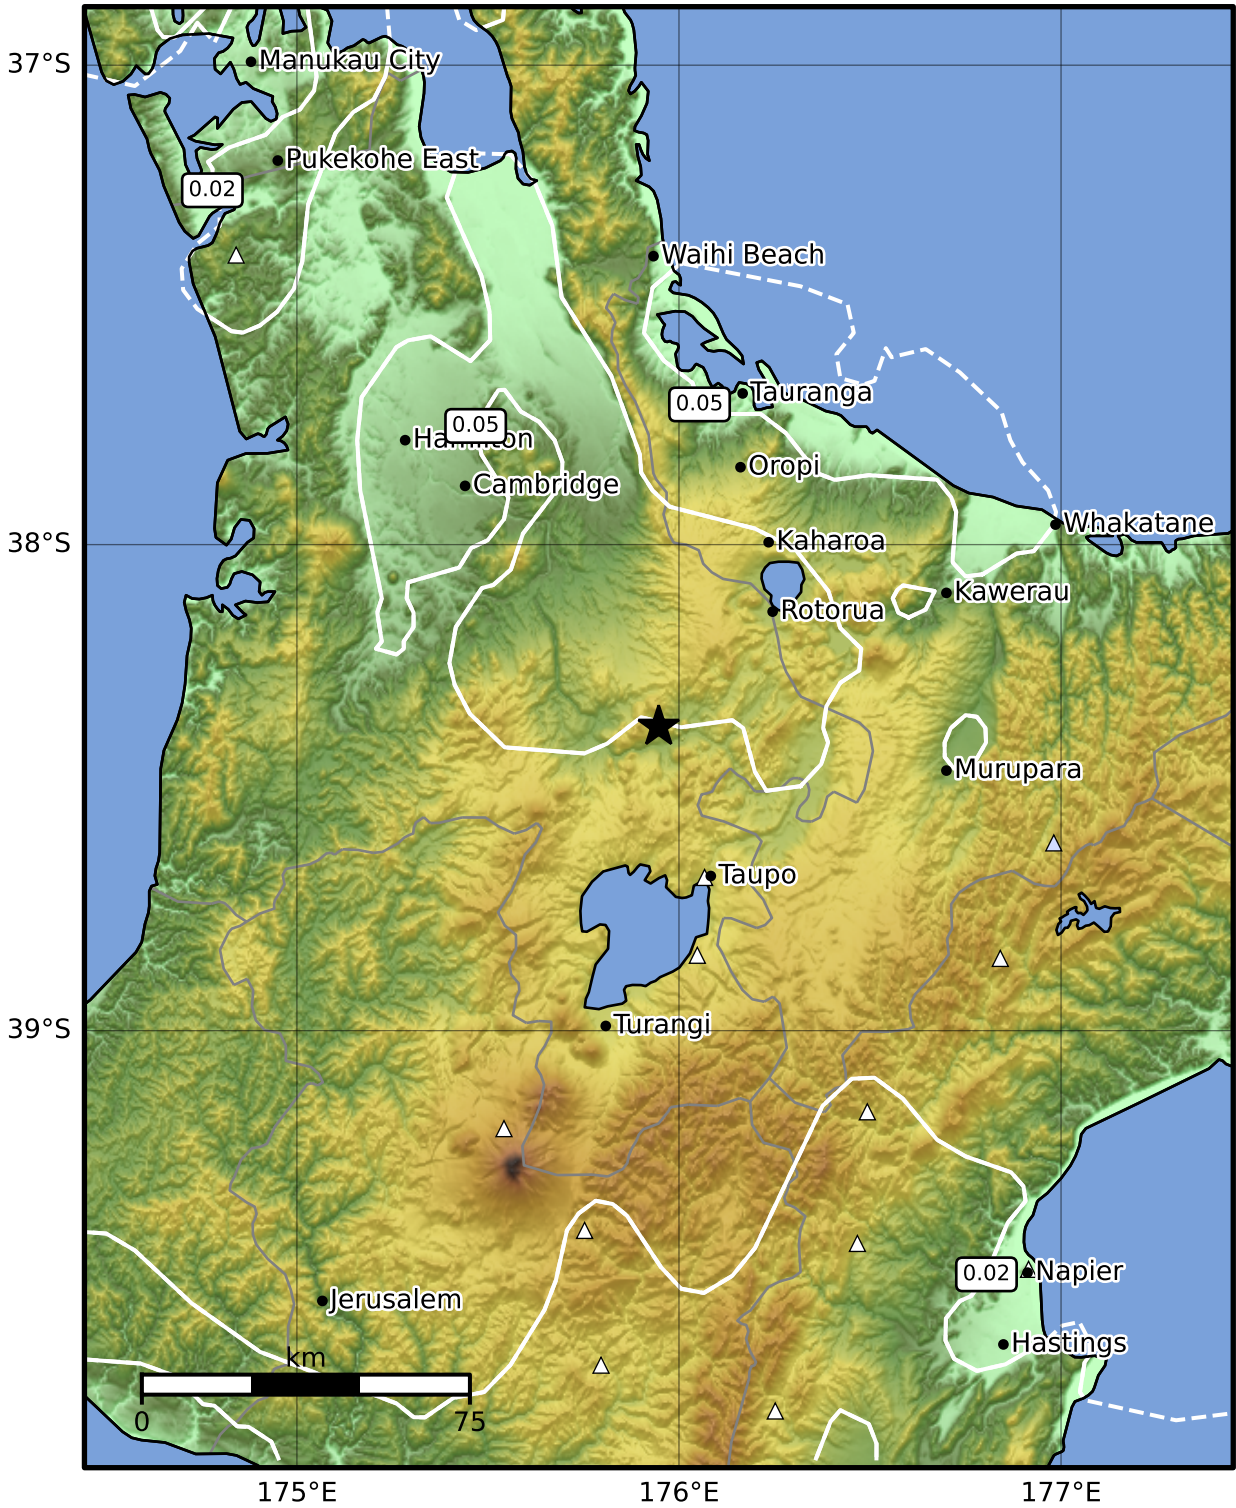

0.3 Second Peak Spectral Acceleration Map GNS Science  
ShakeMap: Waikato

Apr 21, 2024 05:48:35 UTC M3.4 S38.38 E175.95 Depth: 138.3km ID:2024p300654

Scale based on Moratalla et al.(2021) and Worden et al.(2012) Version 4: Processed 2024-05-21T00:34:43Z  
 Δ Seismic Instrument ○ Reported Intensity ★ Epicenter