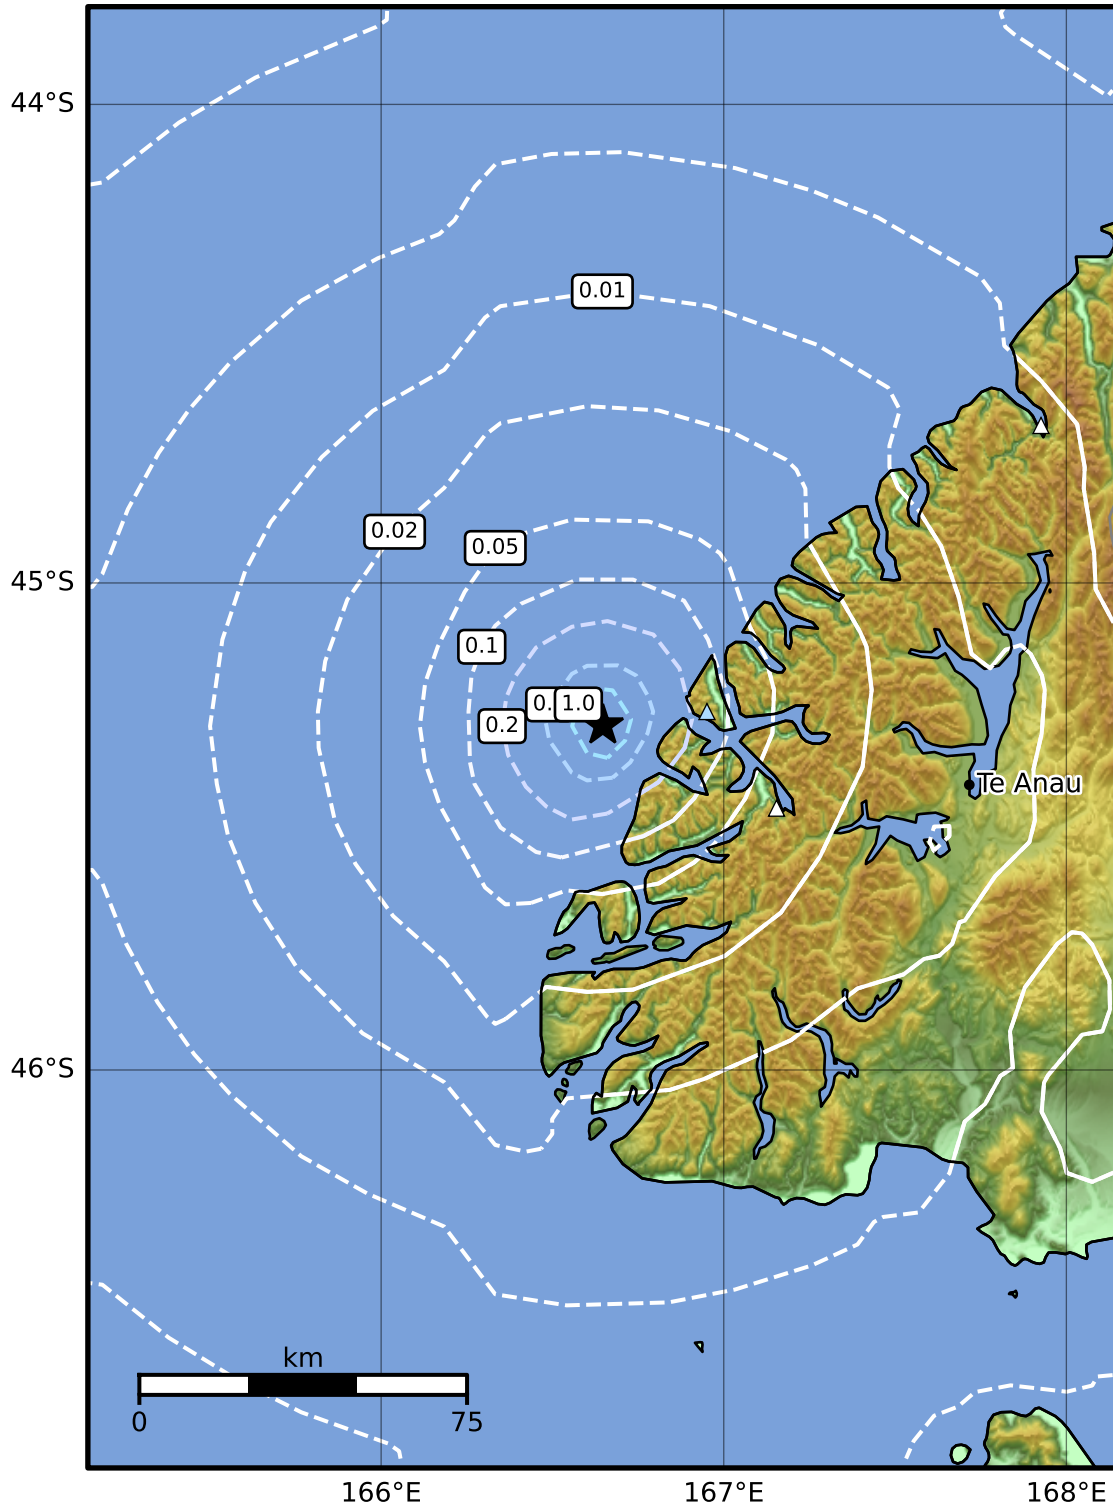

0.3 Second Peak Spectral Acceleration Map GNS Science
 ShakeMap: Fiordland

Apr 27, 2024 01:22:47 UTC M3.3 S45.29 E166.65 Depth: 4.2km ID:2024p316371

SA(0.3) (%g)	0.1	0.2	0.5	1	2	5	10	20	50	100	200
--------------	-----	-----	-----	---	---	---	----	----	----	-----	-----

Scale based on Moratalla et al.(2021) and Worden et al.(2012) Version 1: Processed 2024-04-27T01:26:34Z
 Δ Seismic Instrument ○ Reported Intensity ★ Epicenter