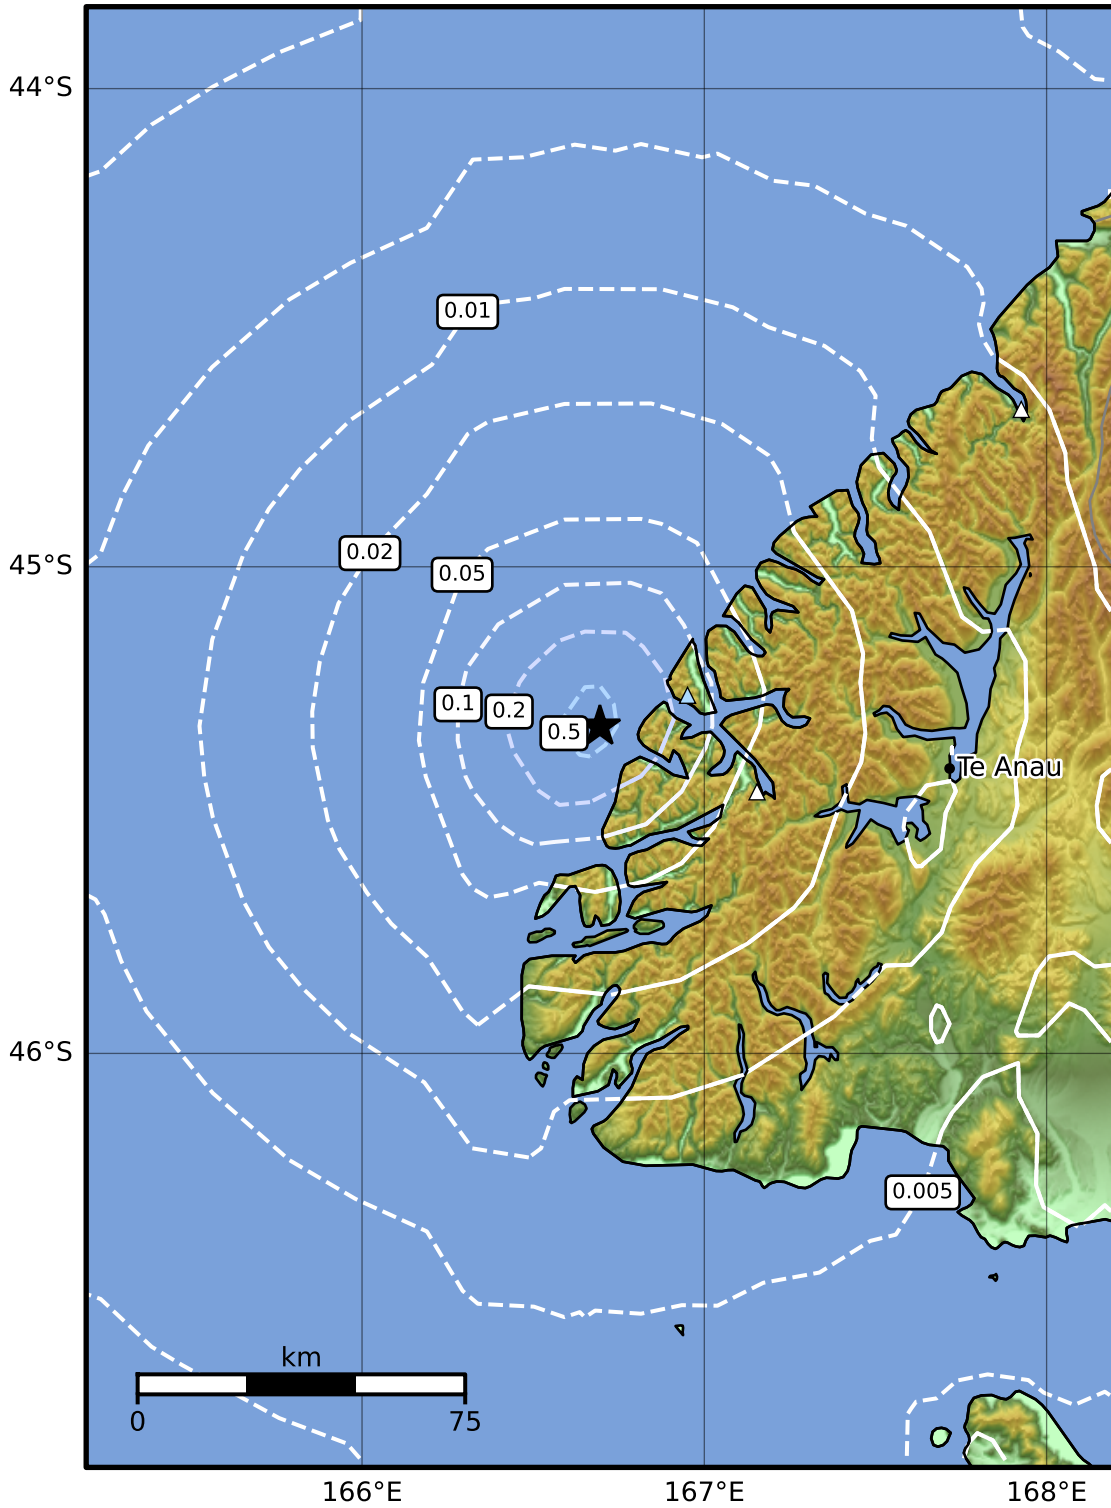

0.3 Second Peak Spectral Acceleration Map GNS Science  
 ShakeMap: Fiordland

Apr 27, 2024 01:22:47 UTC M3.3 S45.33 E166.69 Depth: 12.0km ID:2024p316371

SA(0.3) (%g)	0.1	0.2	0.5	1	2	5	10	20	50	100	200
--------------	-----	-----	-----	---	---	---	----	----	----	-----	-----

Scale based on Moratalla et al.(2021) and Worden et al.(2012) Version 4: Processed 2024-05-26T23:38:28Z

△ Seismic Instrument ○ Reported Intensity ★ Epicenter