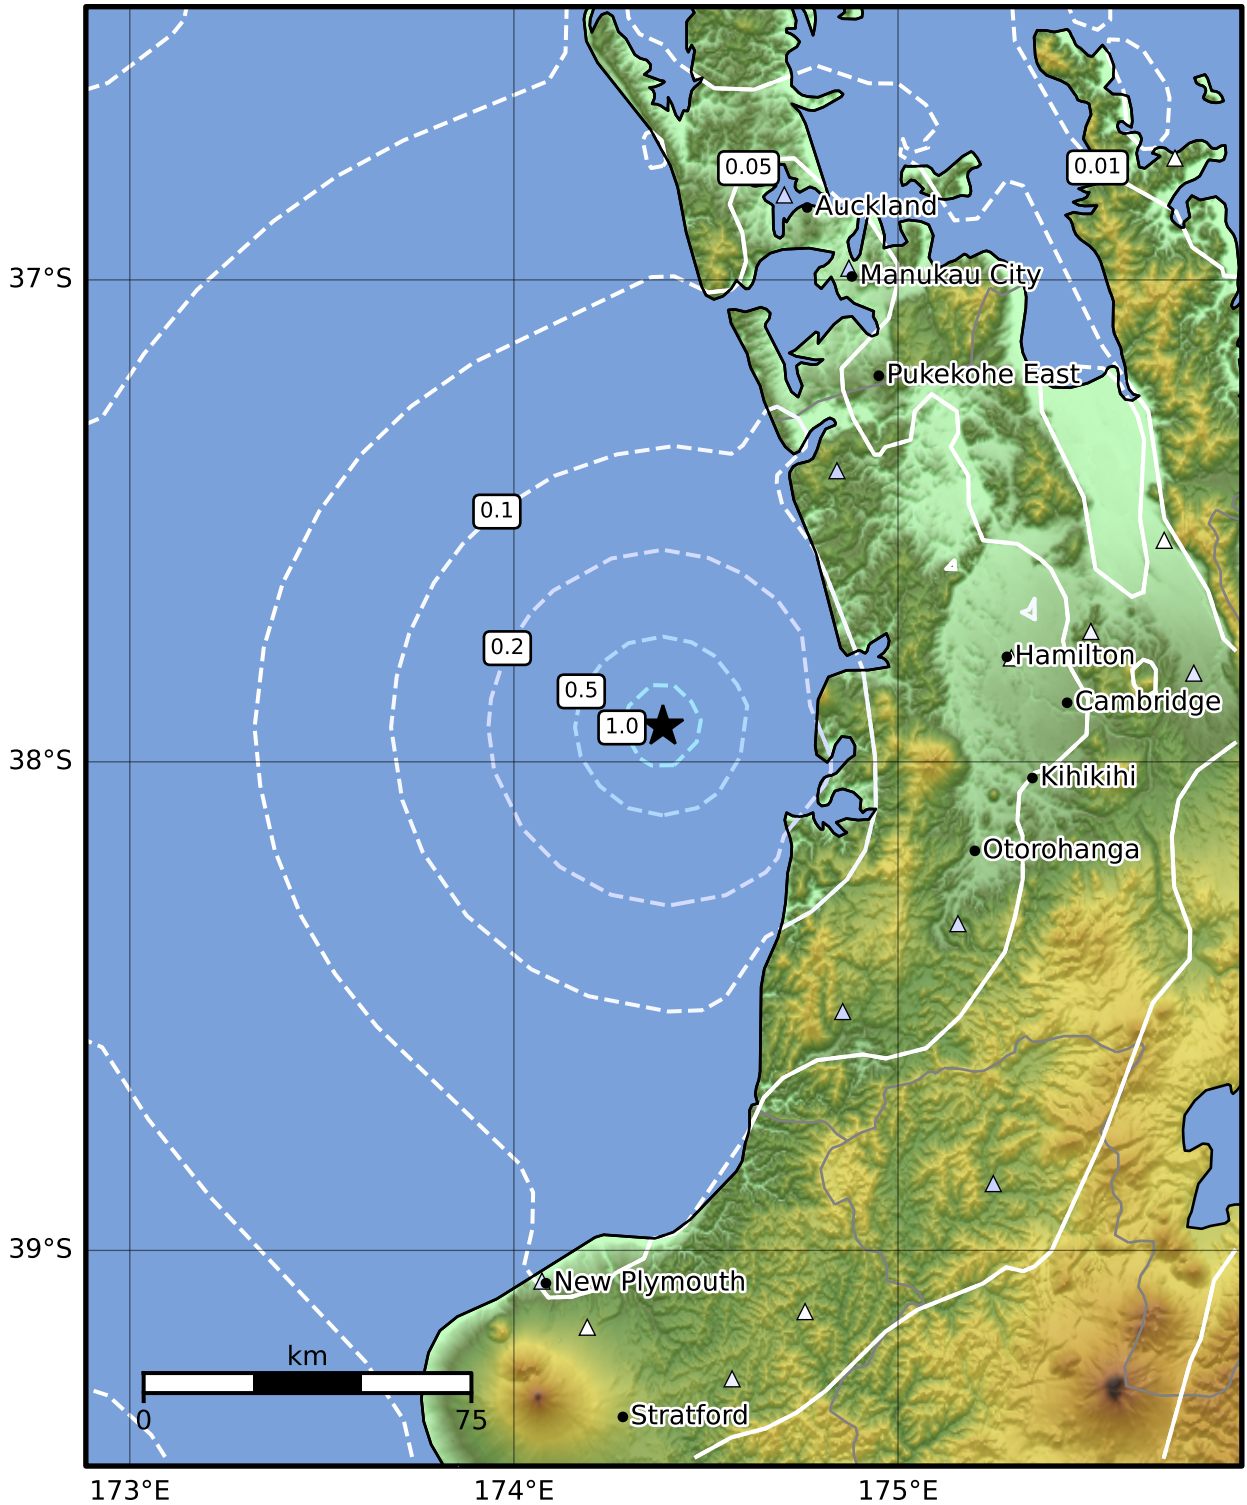

0.3 Second Peak Spectral Acceleration Map GNS Science
 ShakeMap: Waikato

Apr 27, 2024 01:25:07 UTC M3.7 S37.93 E174.39 Depth: 12.0km ID:2024p316375

SA(0.3) (%g)	0.1	0.2	0.5	1	2	5	10	20	50	100	200
---------------------	------------	------------	------------	----------	----------	----------	-----------	-----------	-----------	------------	------------

Scale based on Moratalla et al.(2021) and Worden et al.(2012) Version 3: Processed 2024-05-26T23:53:22Z

△ Seismic Instrument ○ Reported Intensity ★ Epicenter