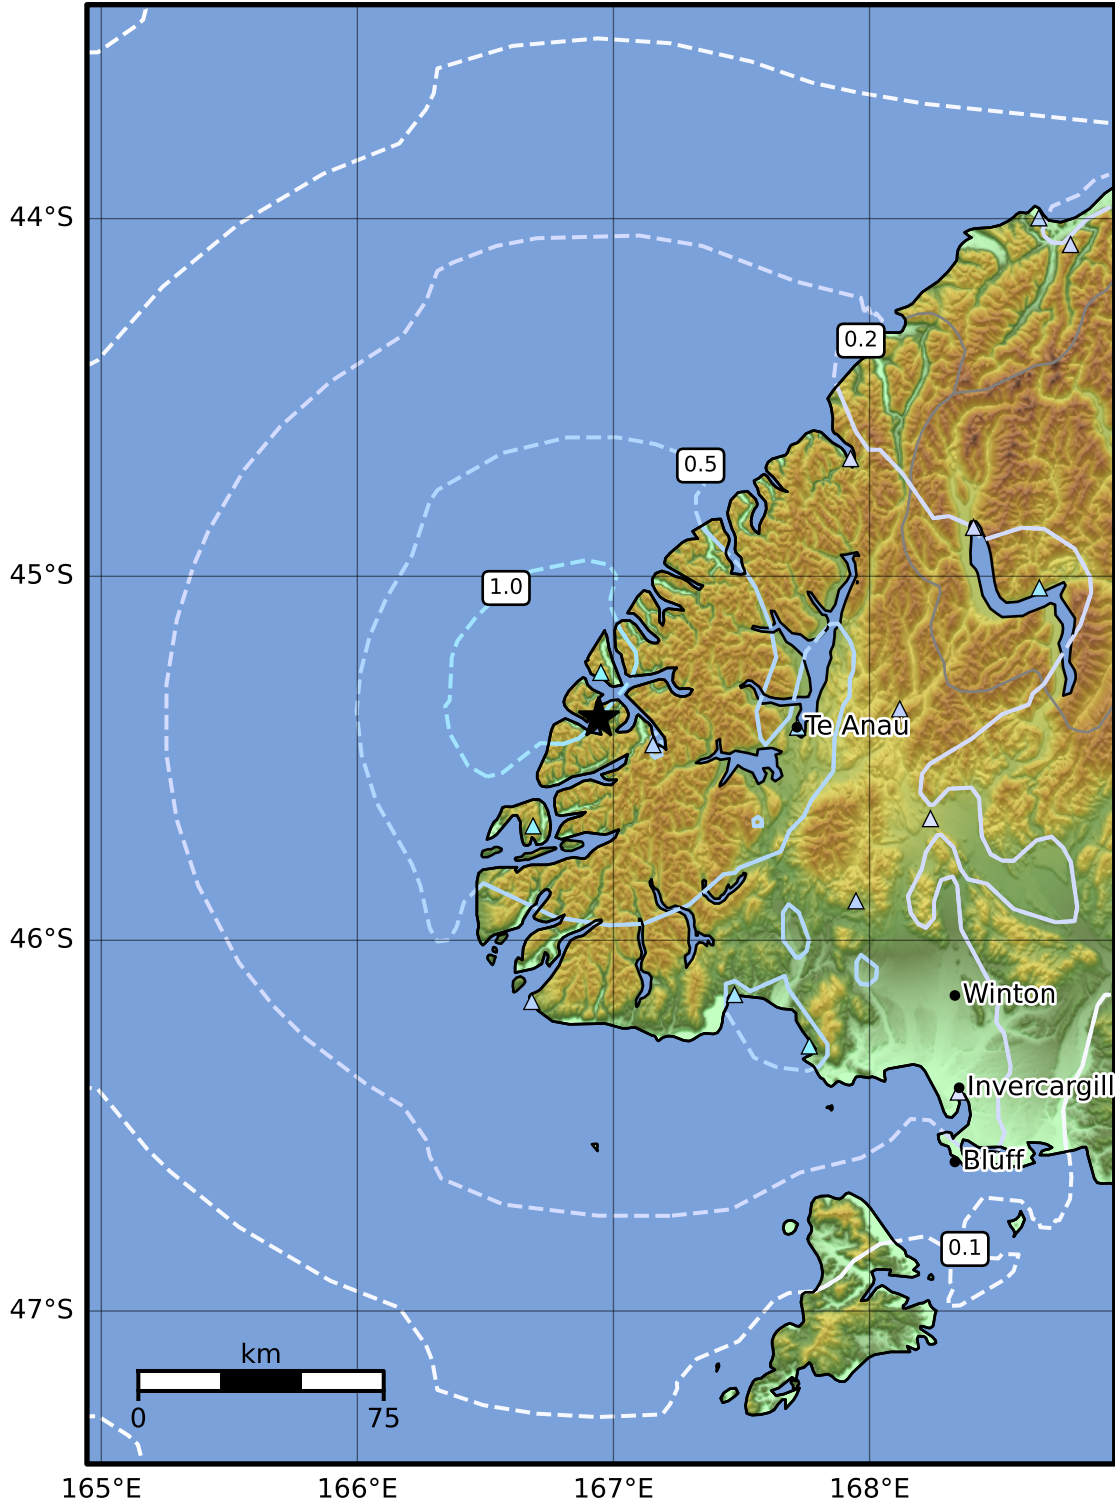

0.3 Second Peak Spectral Acceleration Map GNS Science
ShakeMap: Fiordland

May 03, 2024 07:59:28 UTC M4.9 S45.39 E166.94 Depth: 48.6km ID:2024p333332

SA(0.3) (%g)	0.1	0.2	0.5	1	2	5	10	20	50	100	200
--------------	-----	-----	-----	---	---	---	----	----	----	-----	-----

Scale based on Moratalla et al.(2021) and Worden et al.(2012) Version 3: Processed 2024-05-03T08:25:44Z

△ Seismic Instrument ○ Reported Intensity ★ Epicenter