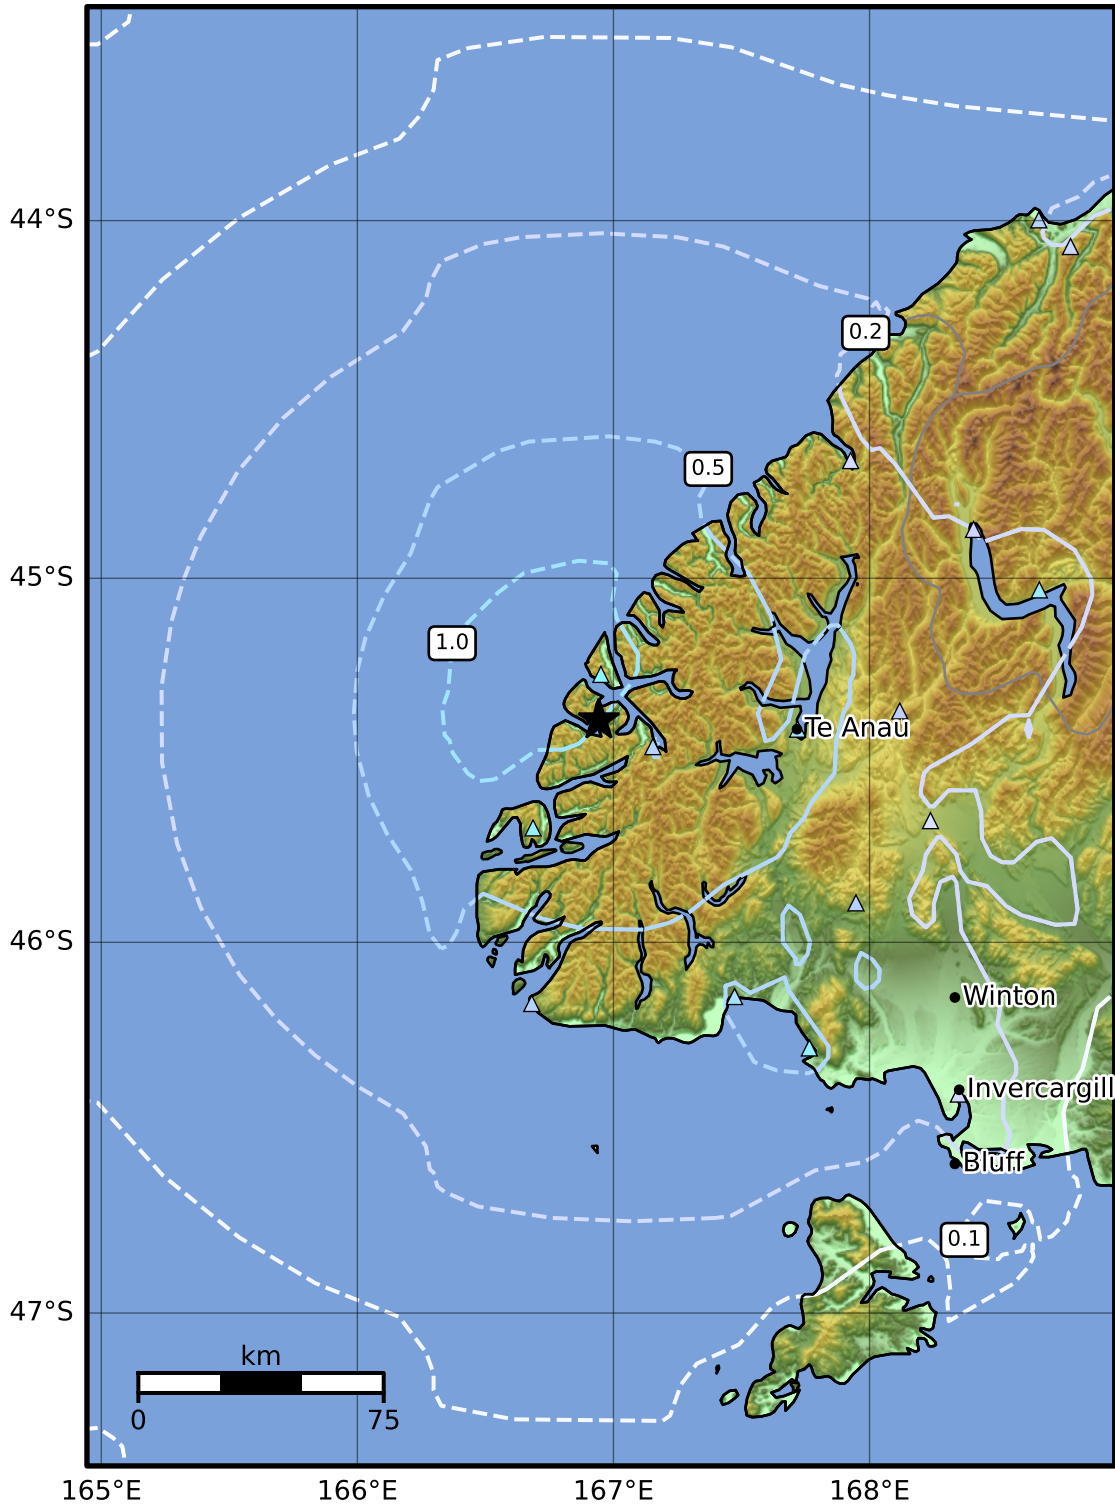

0.3 Second Peak Spectral Acceleration Map GNS Science
ShakeMap: Fiordland

May 03, 2024 07:59:28 UTC M4.9 S45.39 E166.94 Depth: 48.6km ID:2024p333332

SA(0.3) (%g)	0.1	0.2	0.5	1	2	5	10	20	50	100	200
--------------	-----	-----	-----	---	---	---	----	----	----	-----	-----

Scale based on Moratalla et al.(2021) and Worden et al.(2012) Version 2: Processed 2024-05-03T08:12:04Z

△ Seismic Instrument ○ Reported Intensity ★ Epicenter