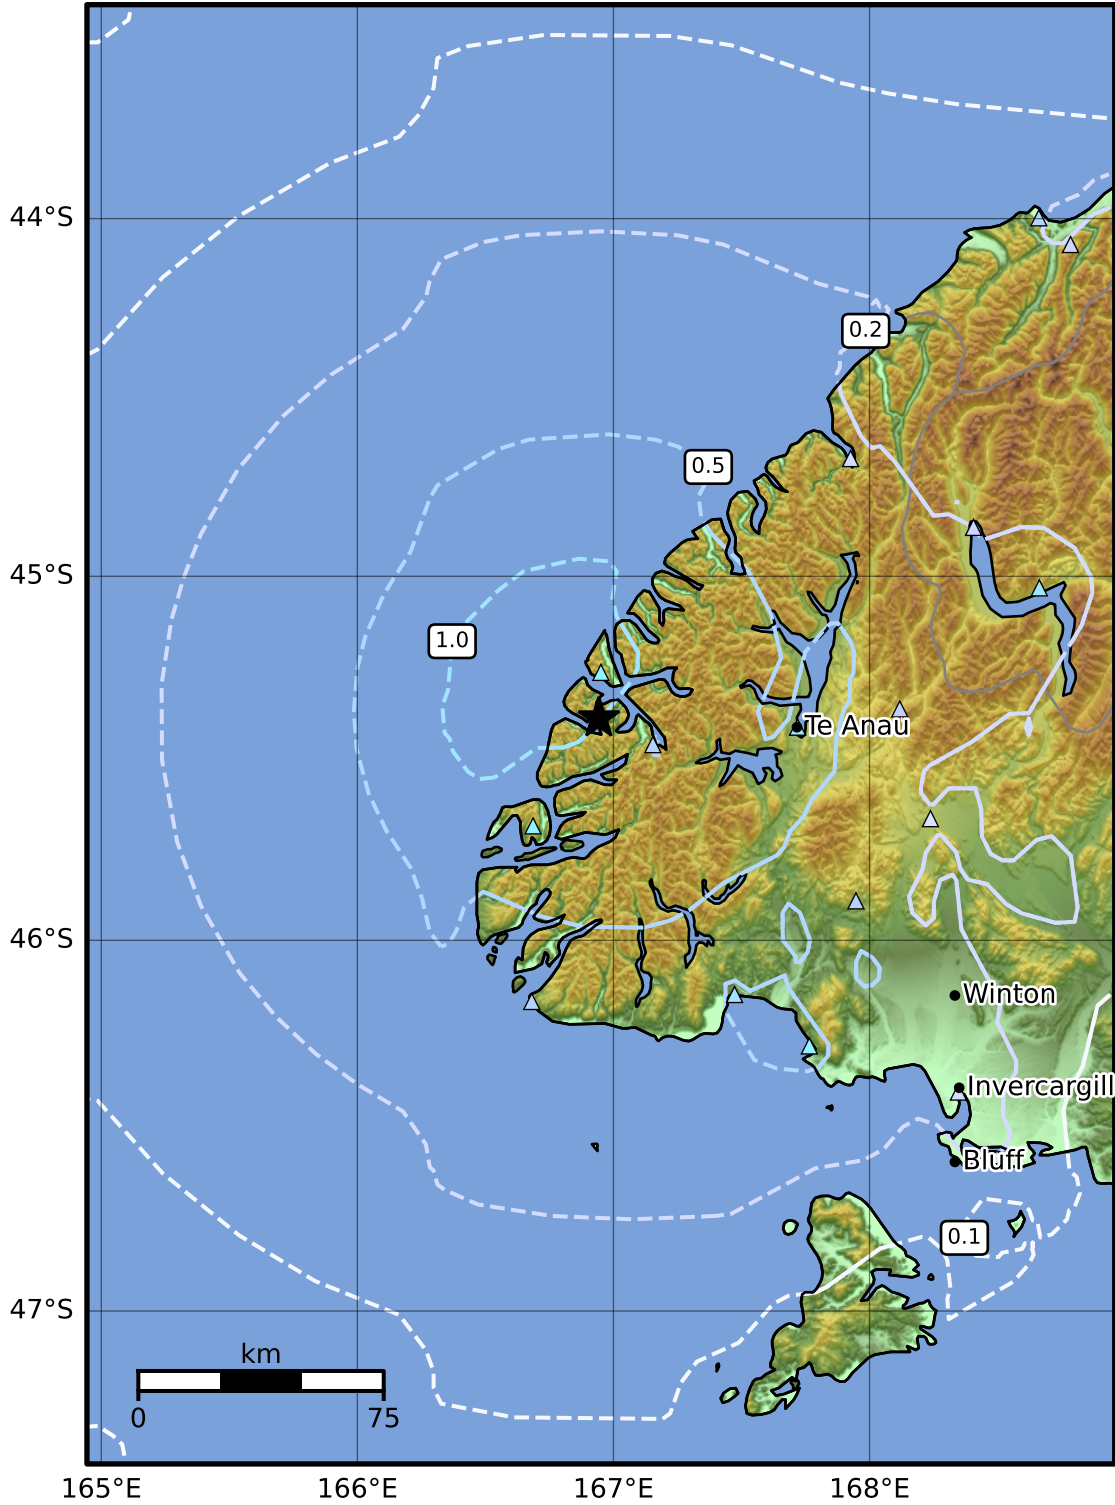

0.3 Second Peak Spectral Acceleration Map GNS Science  
ShakeMap: Fiordland

May 03, 2024 07:59:28 UTC M4.9 S45.39 E166.94 Depth: 48.6km ID:2024p333332

SA(0.3) (%g)	0.1	0.2	0.5	1	2	5	10	20	50	100	200
--------------	-----	-----	-----	---	---	---	----	----	----	-----	-----

Scale based on Moratalla et al.(2021) and Worden et al.(2012) Version 3: Processed 2024-05-03T08:22:06Z

△ Seismic Instrument ○ Reported Intensity ★ Epicenter