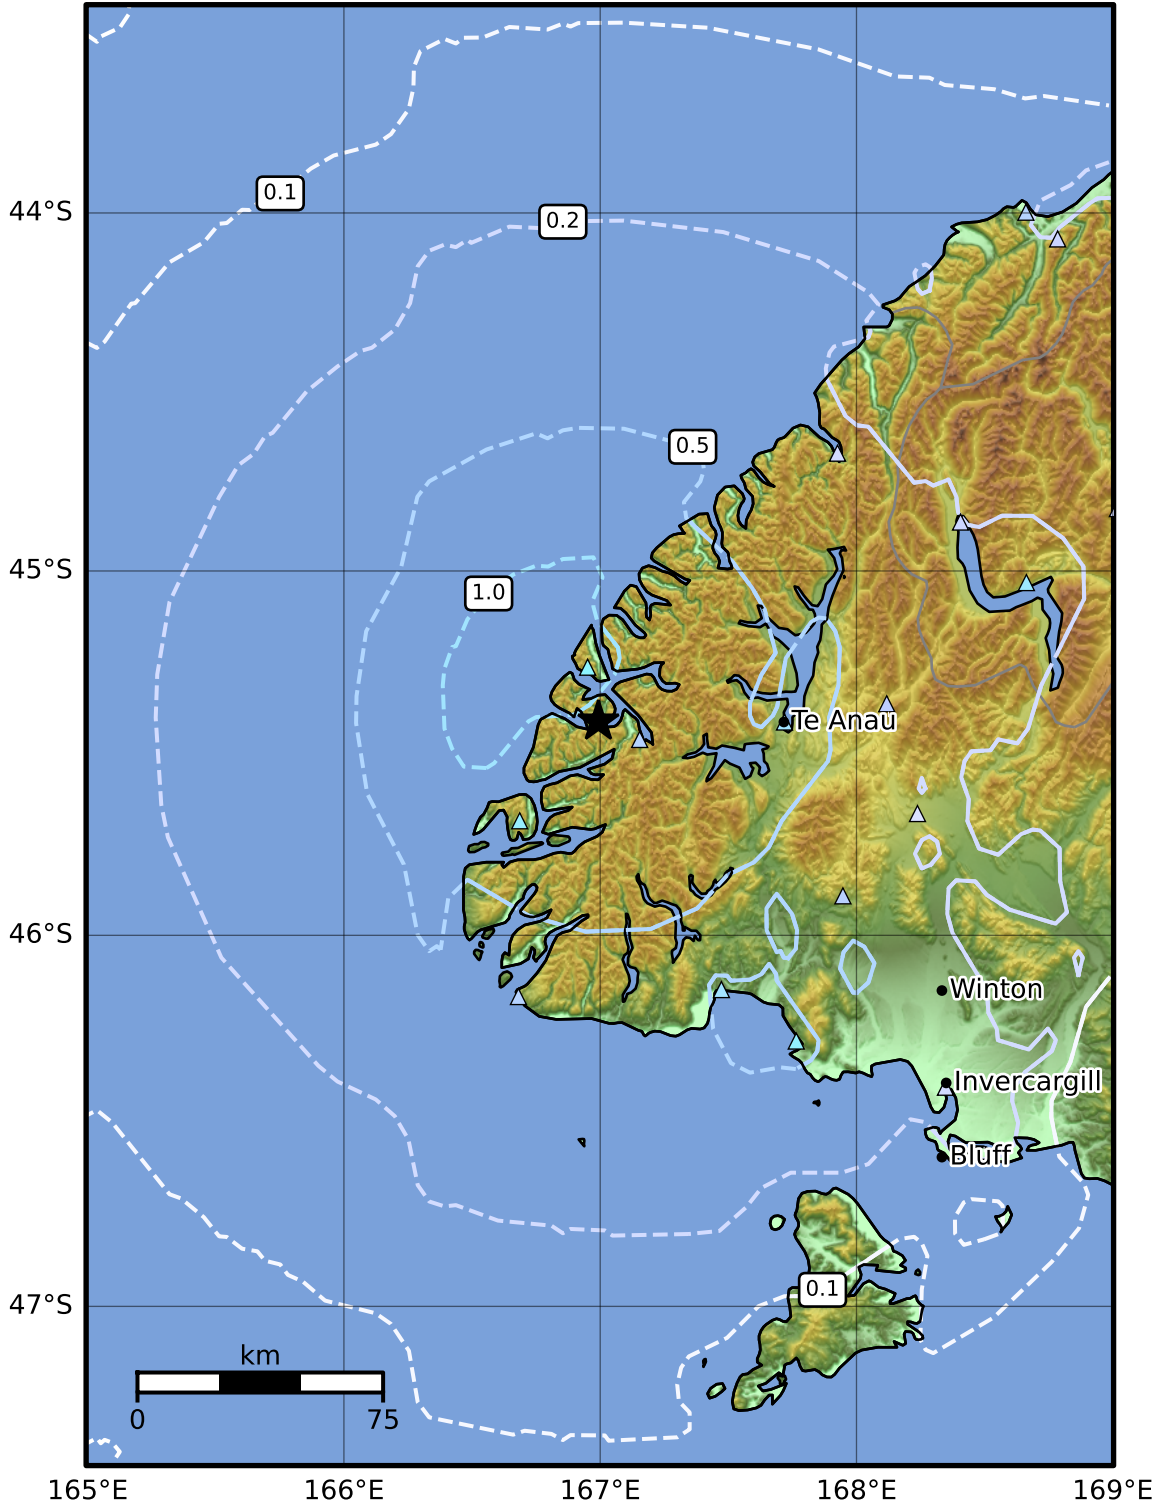

0.3 Second Peak Spectral Acceleration Map GNS Science  
ShakeMap: Fiordland

May 03, 2024 07:59:28 UTC M4.9 S45.41 E166.99 Depth: 51.1km ID:2024p333332

SA(0.3) (%g)	0.1	0.2	0.5	1	2	5	10	20	50	100	200
--------------	-----	-----	-----	---	---	---	----	----	----	-----	-----

Scale based on Moratalla et al.(2021) and Worden et al.(2012) Version 3: Processed 2024-05-30T00:03:39Z

△ Seismic Instrument ○ Reported Intensity ★ Epicenter