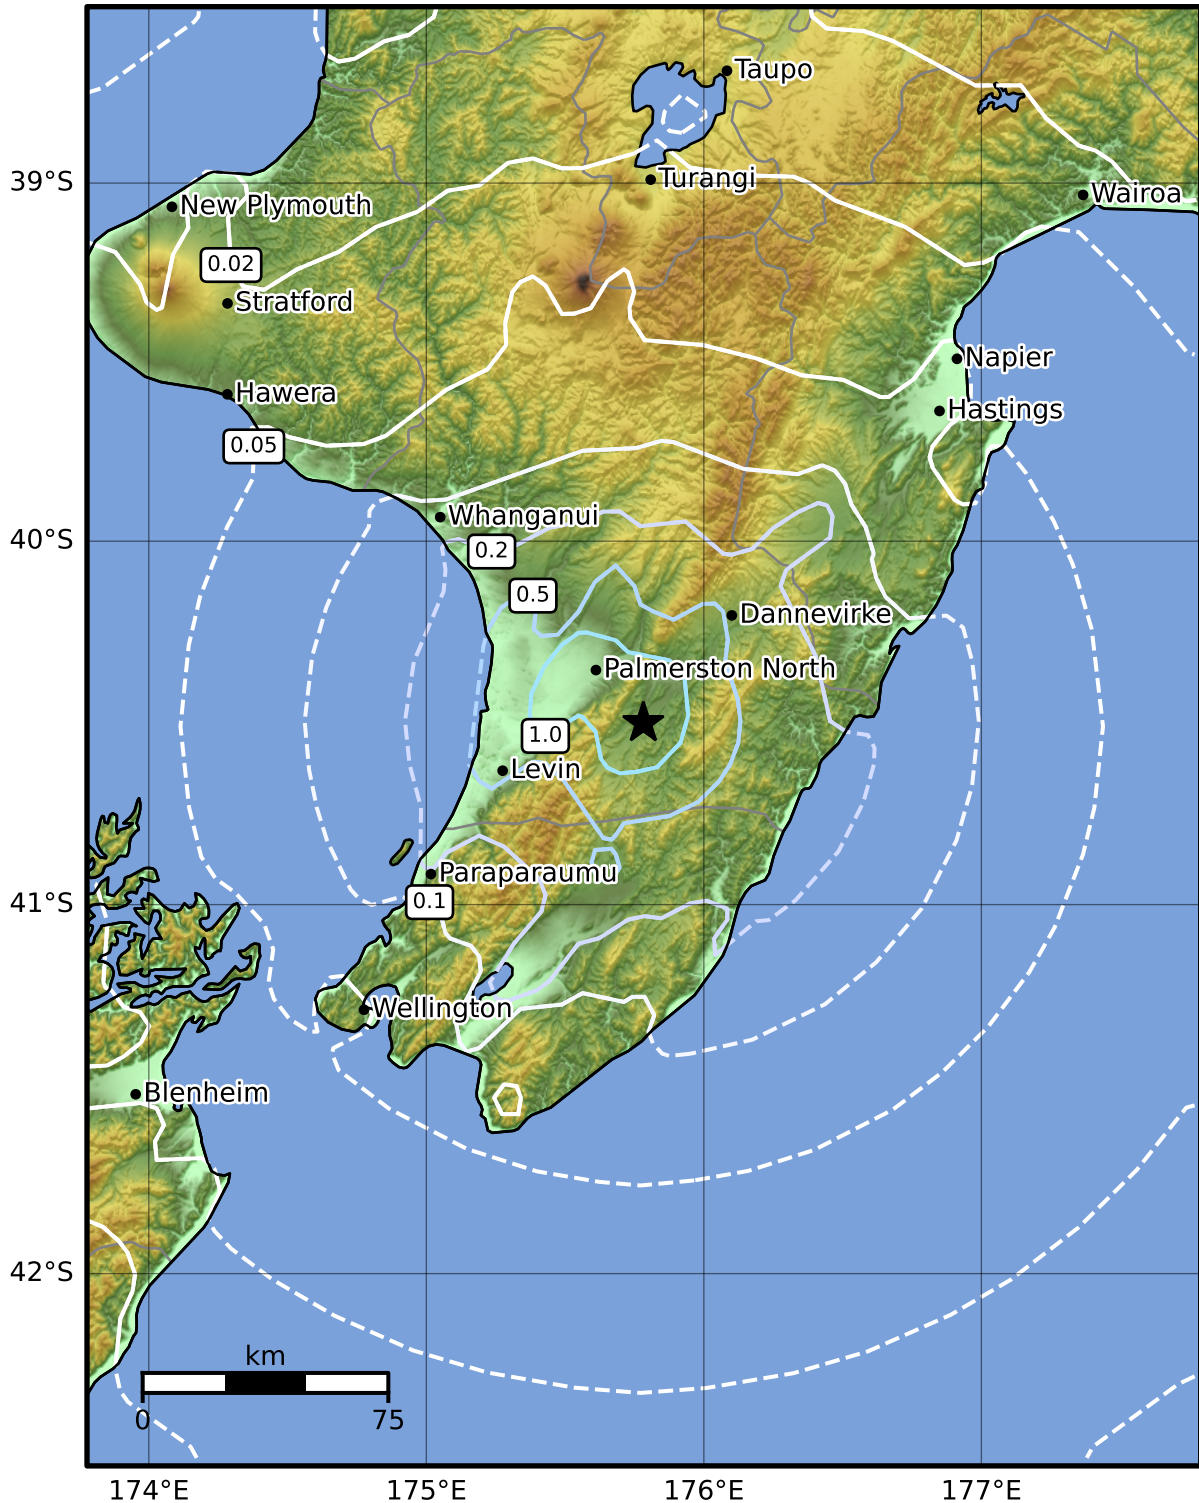

0.3 Second Peak Spectral Acceleration Map GNS Science

ShakeMap: Wairarapa

May 04, 2024 22:24:49 UTC M4.2 S40.50 E175.78 Depth: 21.8km ID:2024p337659

SA(0.3) (%g)	0.1	0.2	0.5	1	2	5	10	20	50	100	200
--------------	-----	-----	-----	---	---	---	----	----	----	-----	-----

Scale based on Moratalla et al.(2021) and Worden et al.(2012) Version 1: Processed 2024-05-04T22:28:54Z

△ Seismic Instrument ○ Reported Intensity ★ Epicenter