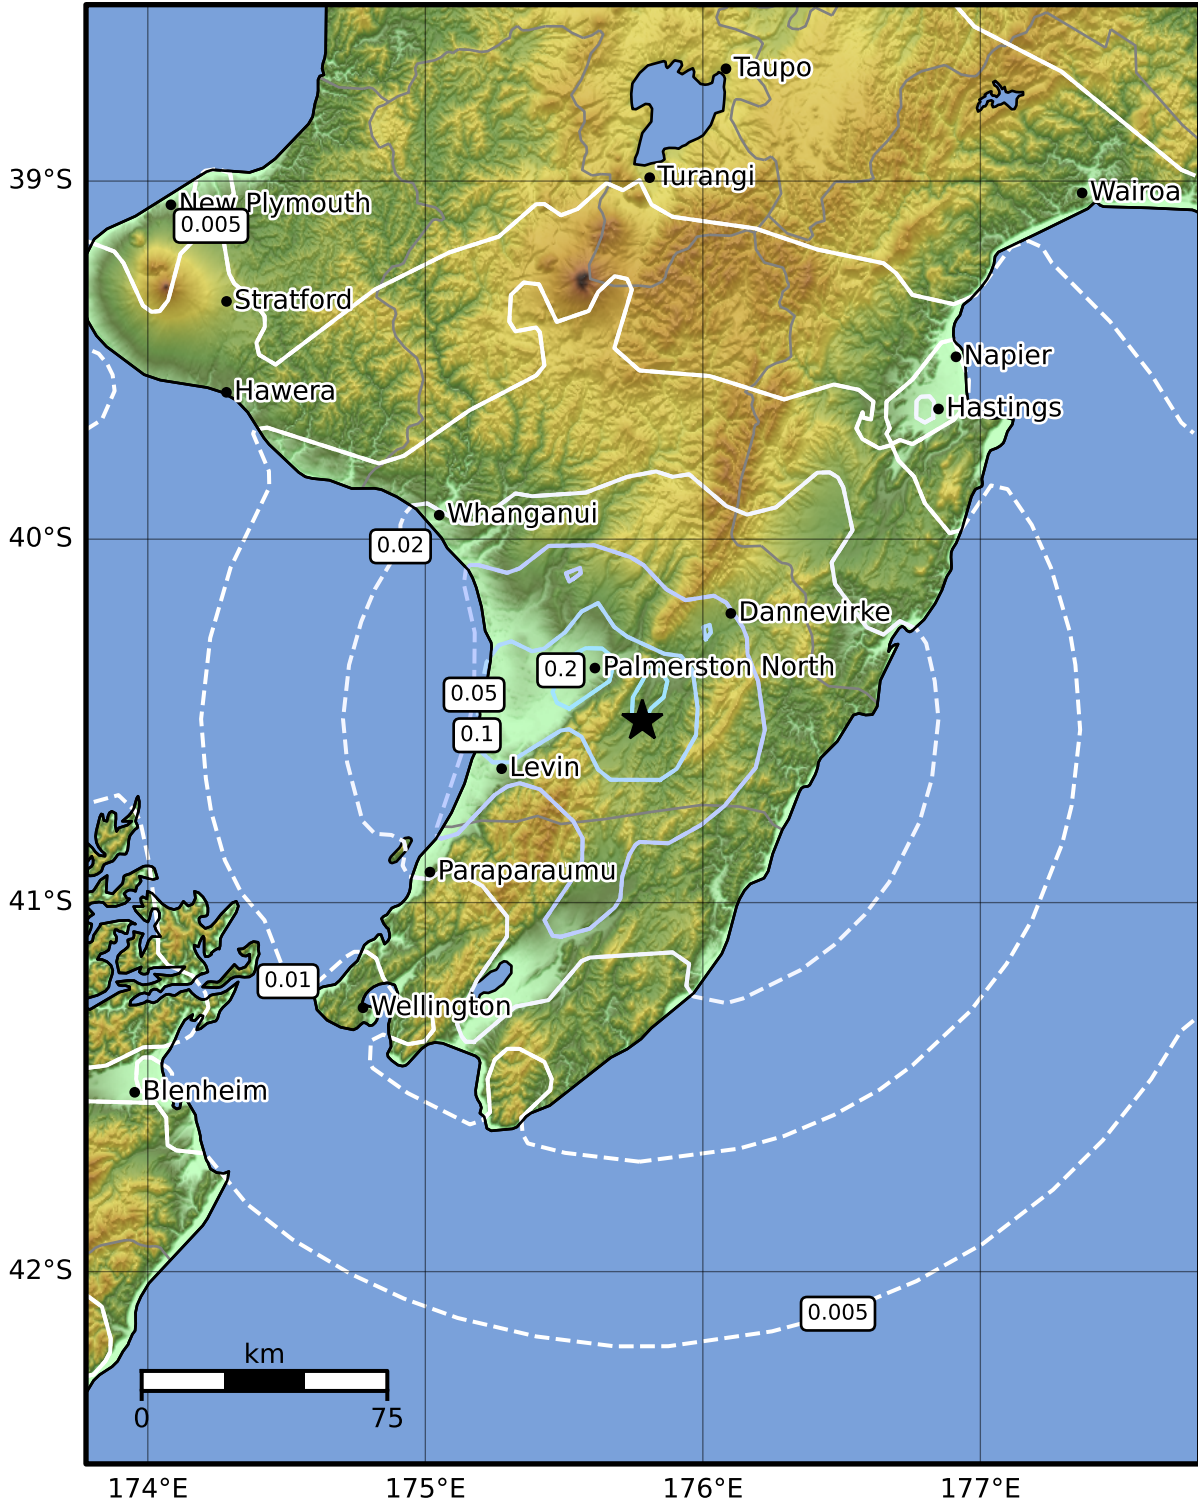

1.0 Second Peak Spectral Acceleration Map GNS Science

ShakeMap: Wairarapa

May 04, 2024 22:24:49 UTC M4.2 S40.50 E175.78 Depth: 21.8km ID:2024p337659

SA(1.0) (%g)	0.1	0.2	0.5	1	2	5	10	20	50	100	200
--------------	-----	-----	-----	---	---	---	----	----	----	-----	-----

Scale based on Moratalla et al.(2021) and Worden et al.(2012) Version 1: Processed 2024-05-04T22:28:54Z

△ Seismic Instrument ○ Reported Intensity ★ Epicenter