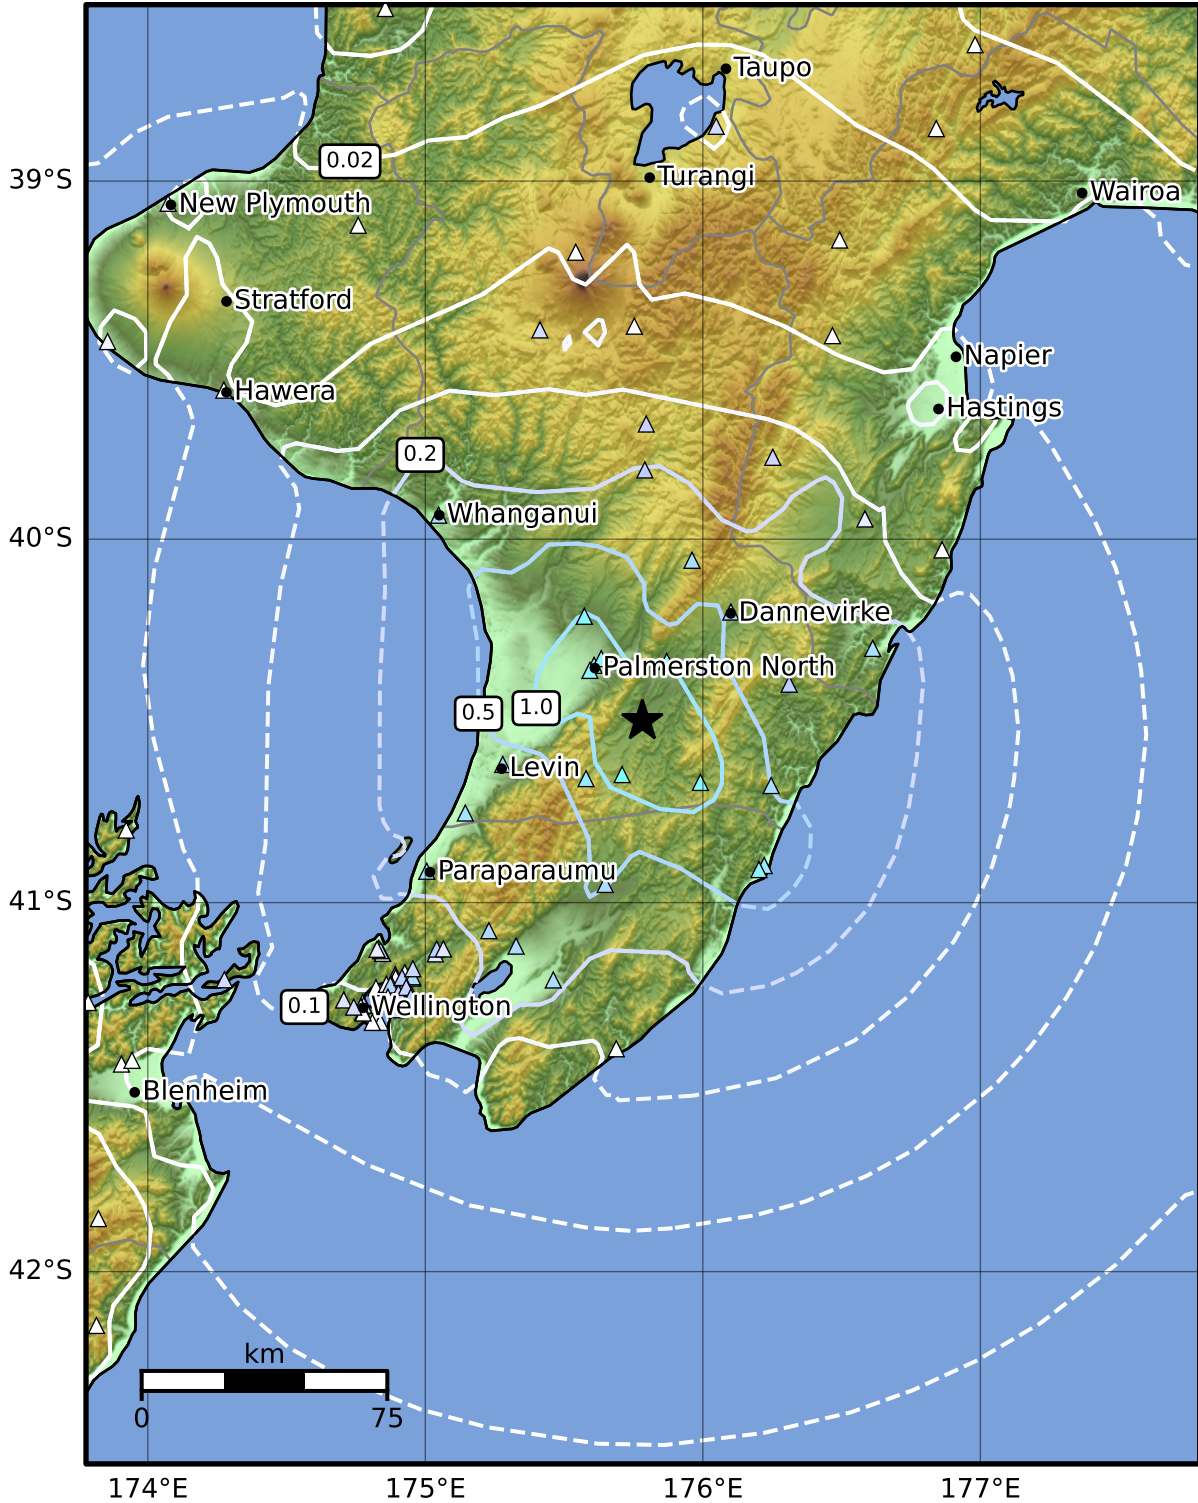

0.3 Second Peak Spectral Acceleration Map GNS Science

ShakeMap: Wairarapa

May 04, 2024 22:24:49 UTC M4.2 S40.50 E175.78 Depth: 21.8km ID:2024p337659

SA(0.3) (%g)	0.1	0.2	0.5	1	2	5	10	20	50	100	200
--------------	-----	-----	-----	---	---	---	----	----	----	-----	-----

Scale based on Moratalla et al.(2021) and Worden et al.(2012) Version 1: Processed 2024-05-04T22:30:12Z

△ Seismic Instrument ○ Reported Intensity ★ Epicenter