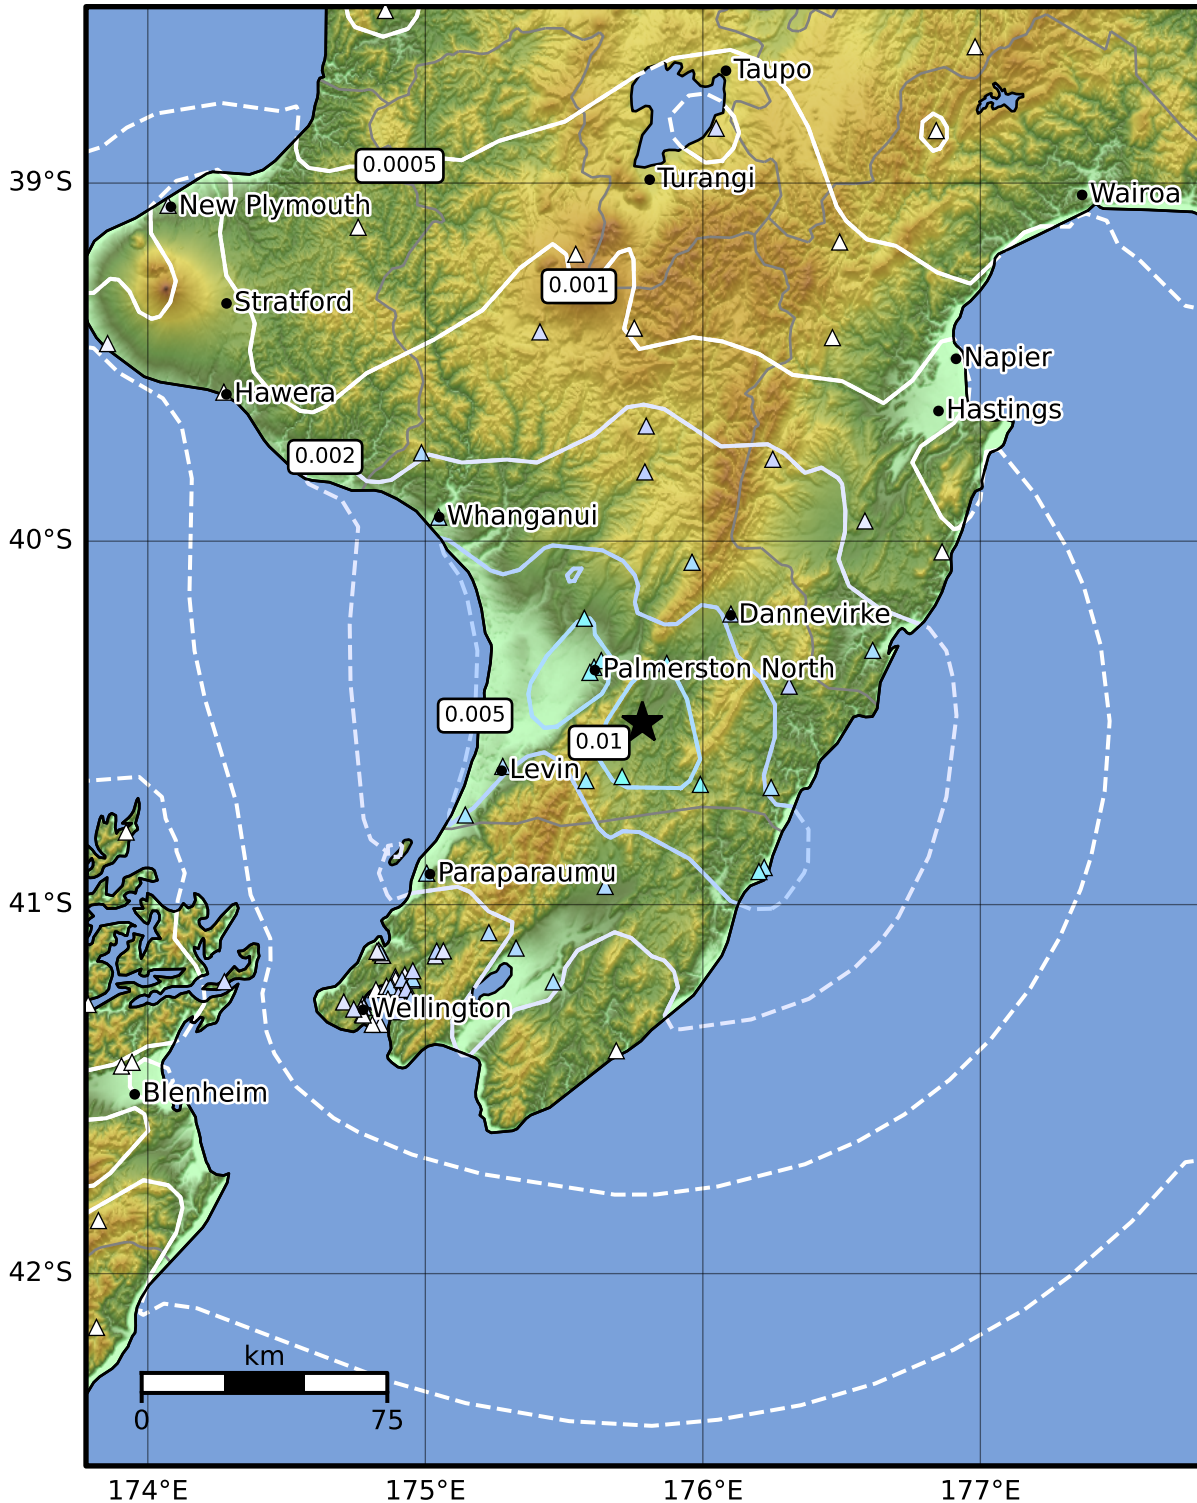

### 3.0 Second Peak Spectral Acceleration Map GNS Science

ShakeMap: Wairarapa

May 04, 2024 22:24:49 UTC M4.2 S40.50 E175.78 Depth: 21.8km ID:2024p337659

Scale based on Moratalla et al.(2021) and Worden et al.(2012) Version 1: Processed 2024-05-04T22:30:12Z

△ Seismic Instrument    ○ Reported Intensity    ★ Epicenter