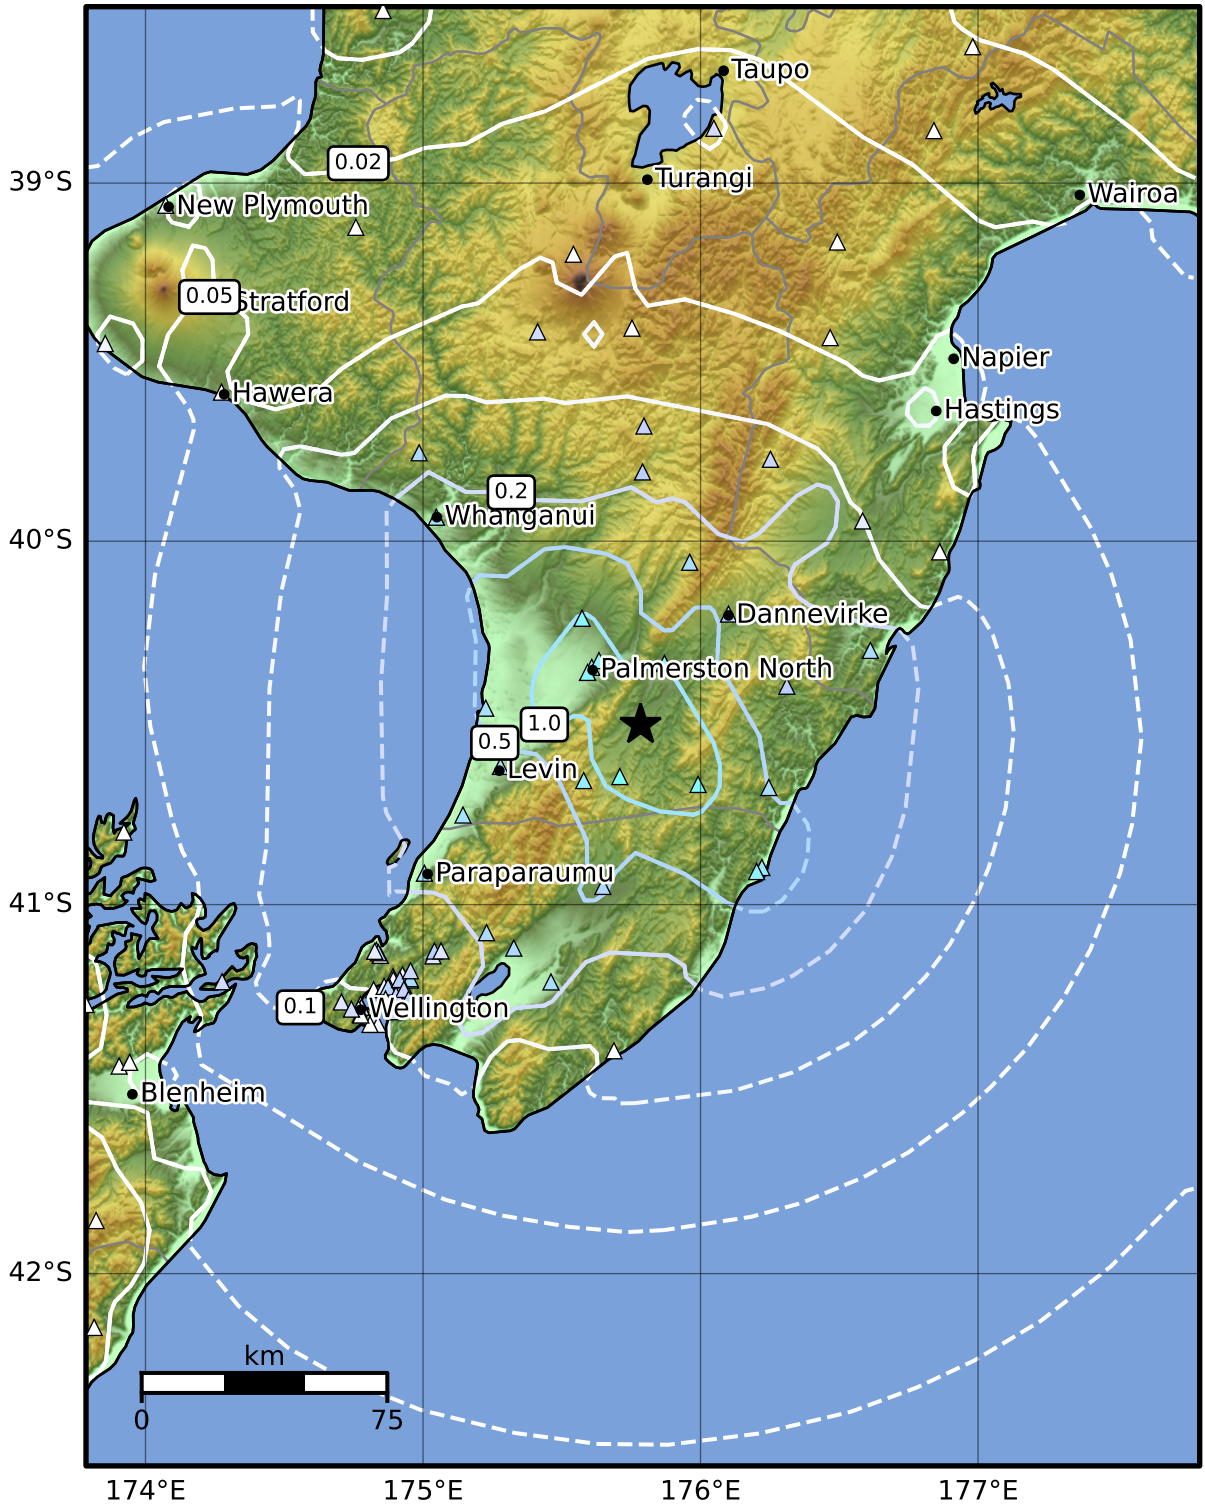

0.3 Second Peak Spectral Acceleration Map GNS Science

ShakeMap: Wairarapa

May 04, 2024 22:24:50 UTC M4.2 S40.51 E175.78 Depth: 21.7km ID:2024p337659

SA(0.3) (%g)	0.1	0.2	0.5	1	2	5	10	20	50	100	200
--------------	-----	-----	-----	---	---	---	----	----	----	-----	-----

Scale based on Moratalla et al.(2021) and Worden et al.(2012) Version 1: Processed 2024-05-04T22:36:28Z

△ Seismic Instrument ○ Reported Intensity ★ Epicenter