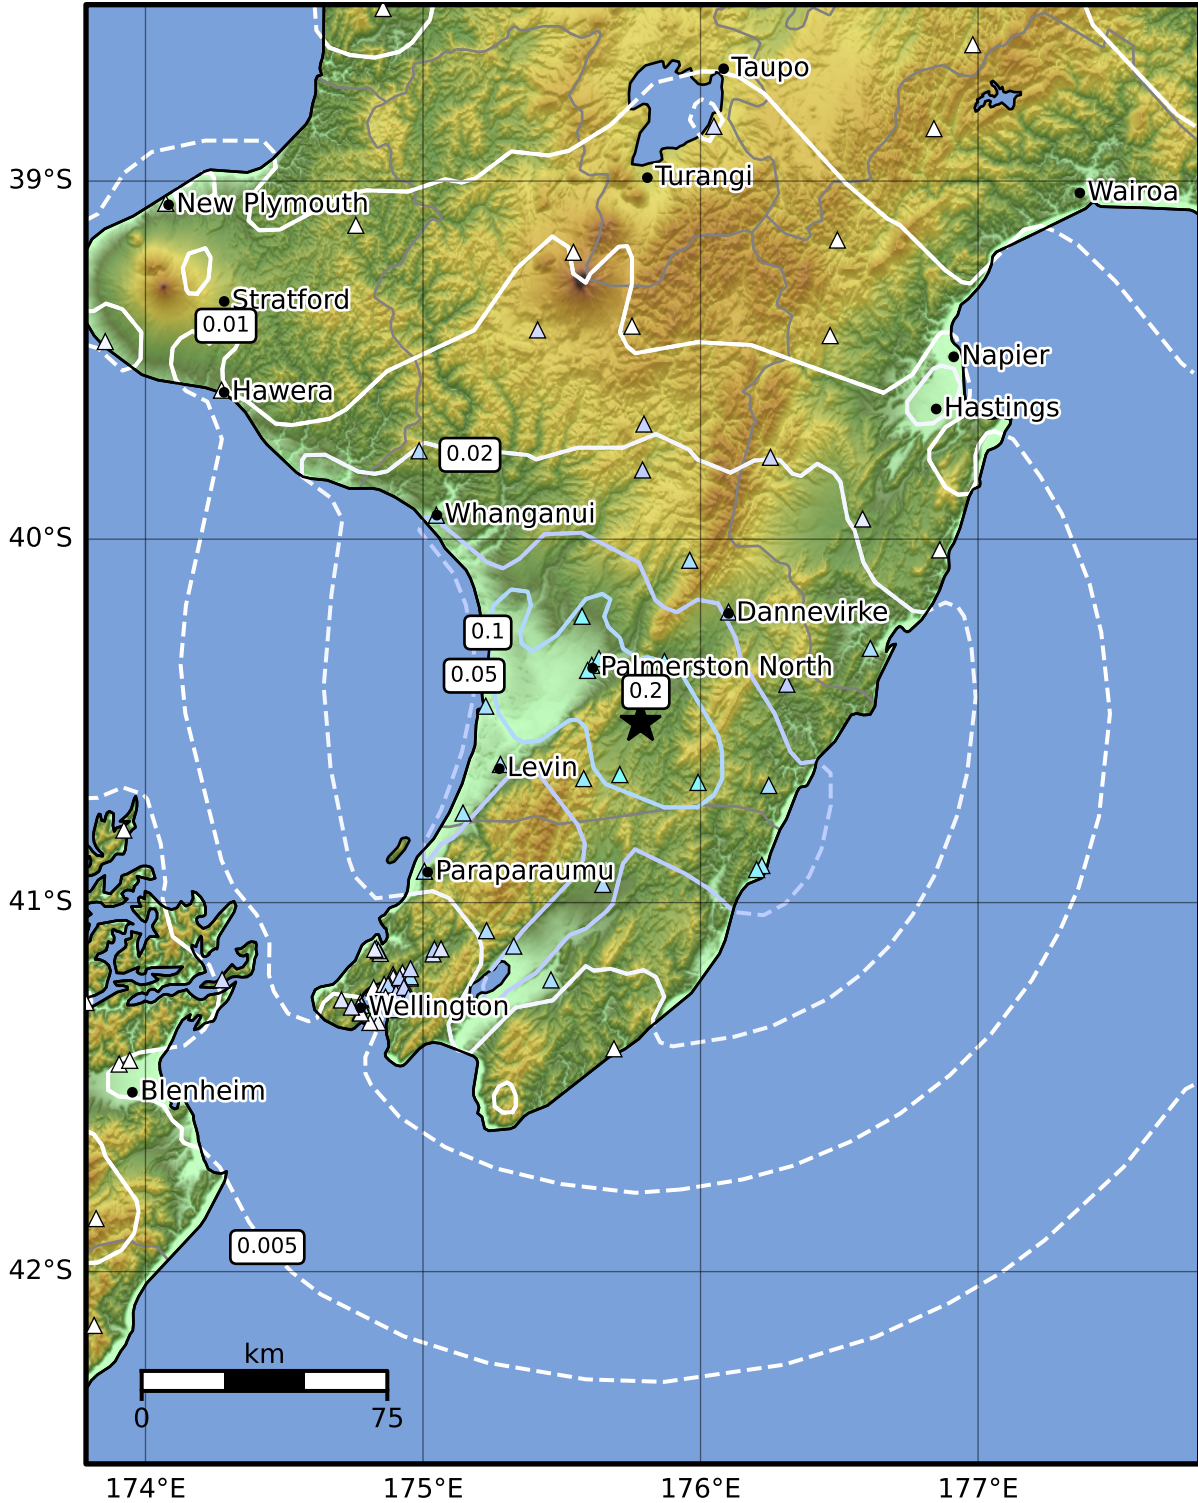

1.0 Second Peak Spectral Acceleration Map GNS Science

ShakeMap: Wairarapa

May 04, 2024 22:24:50 UTC M4.2 S40.51 E175.78 Depth: 21.7km ID:2024p337659

SA(1.0) (%g)	0.1	0.2	0.5	1	2	5	10	20	50	100	200
--------------	-----	-----	-----	---	---	---	----	----	----	-----	-----

Scale based on Moratalla et al.(2021) and Worden et al.(2012) Version 1: Processed 2024-05-04T22:36:28Z

△ Seismic Instrument ○ Reported Intensity ★ Epicenter