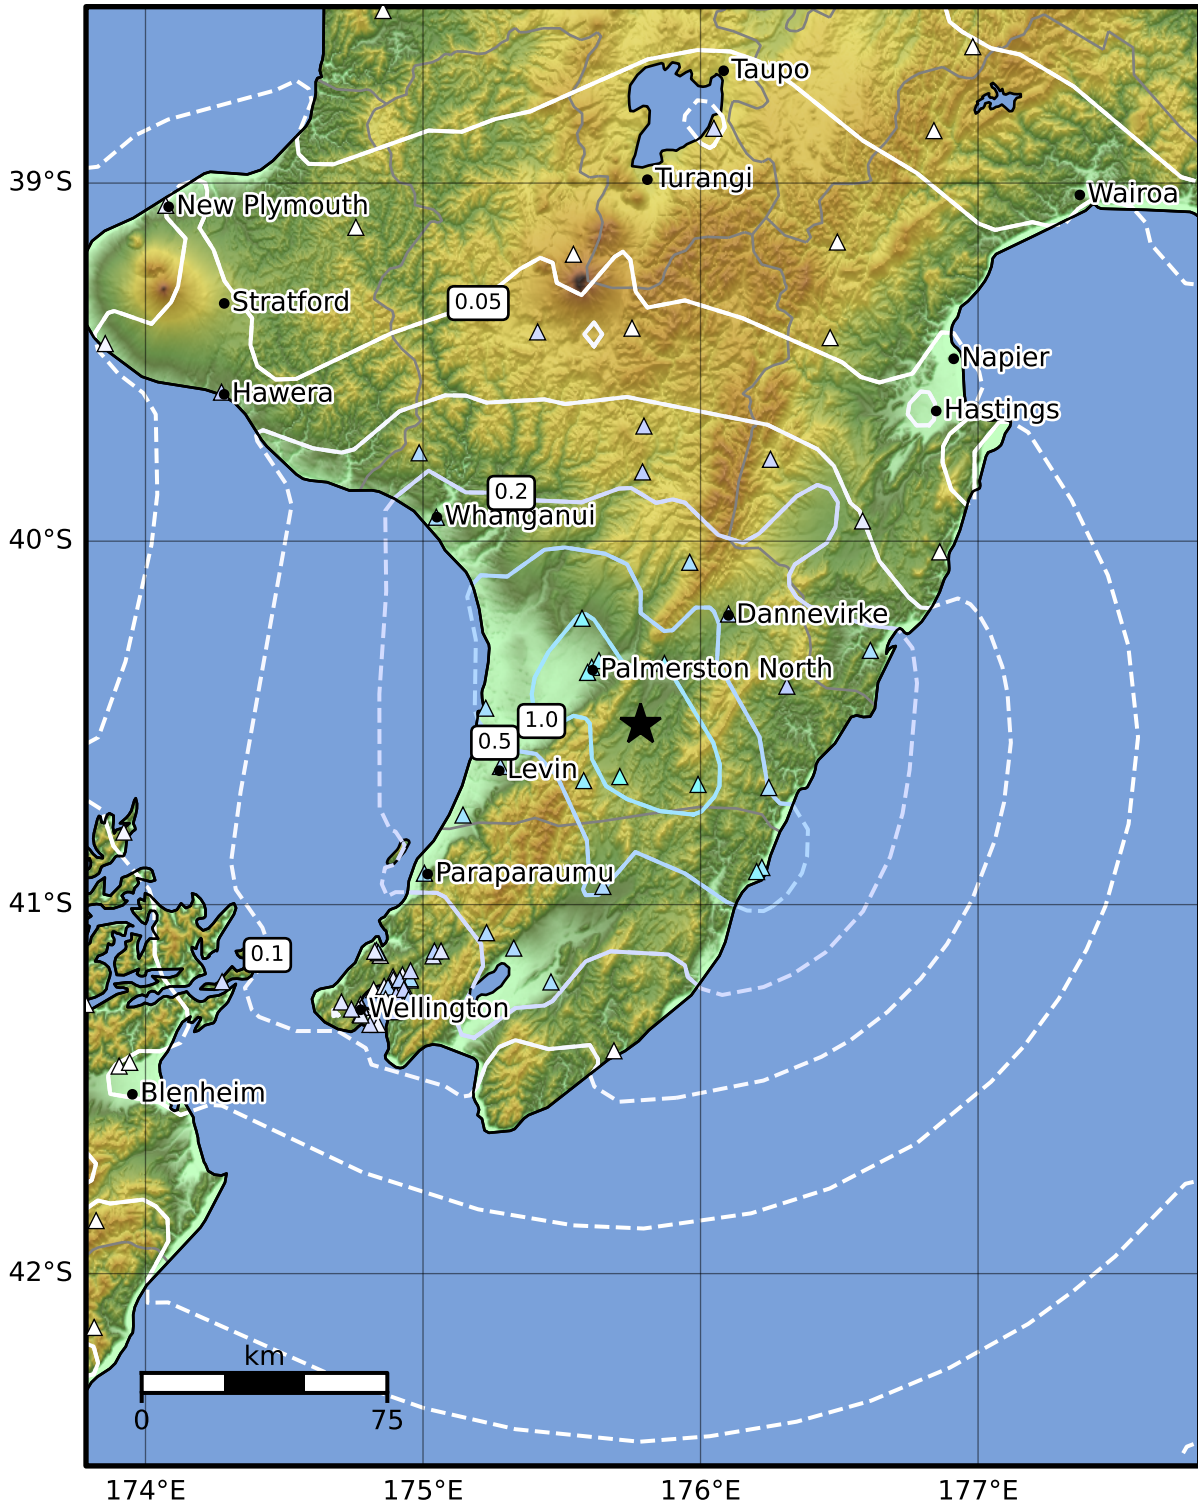

0.3 Second Peak Spectral Acceleration Map GNS Science

ShakeMap: Wairarapa

May 04, 2024 22:24:50 UTC M4.2 S40.51 E175.78 Depth: 21.7km ID:2024p337659

SA(0.3) (%g)	0.1	0.2	0.5	1	2	5	10	20	50	100	200
--------------	-----	-----	-----	---	---	---	----	----	----	-----	-----

Scale based on Moratalla et al.(2021) and Worden et al.(2012) Version 2: Processed 2024-05-04T22:38:13Z

△ Seismic Instrument ○ Reported Intensity ★ Epicenter