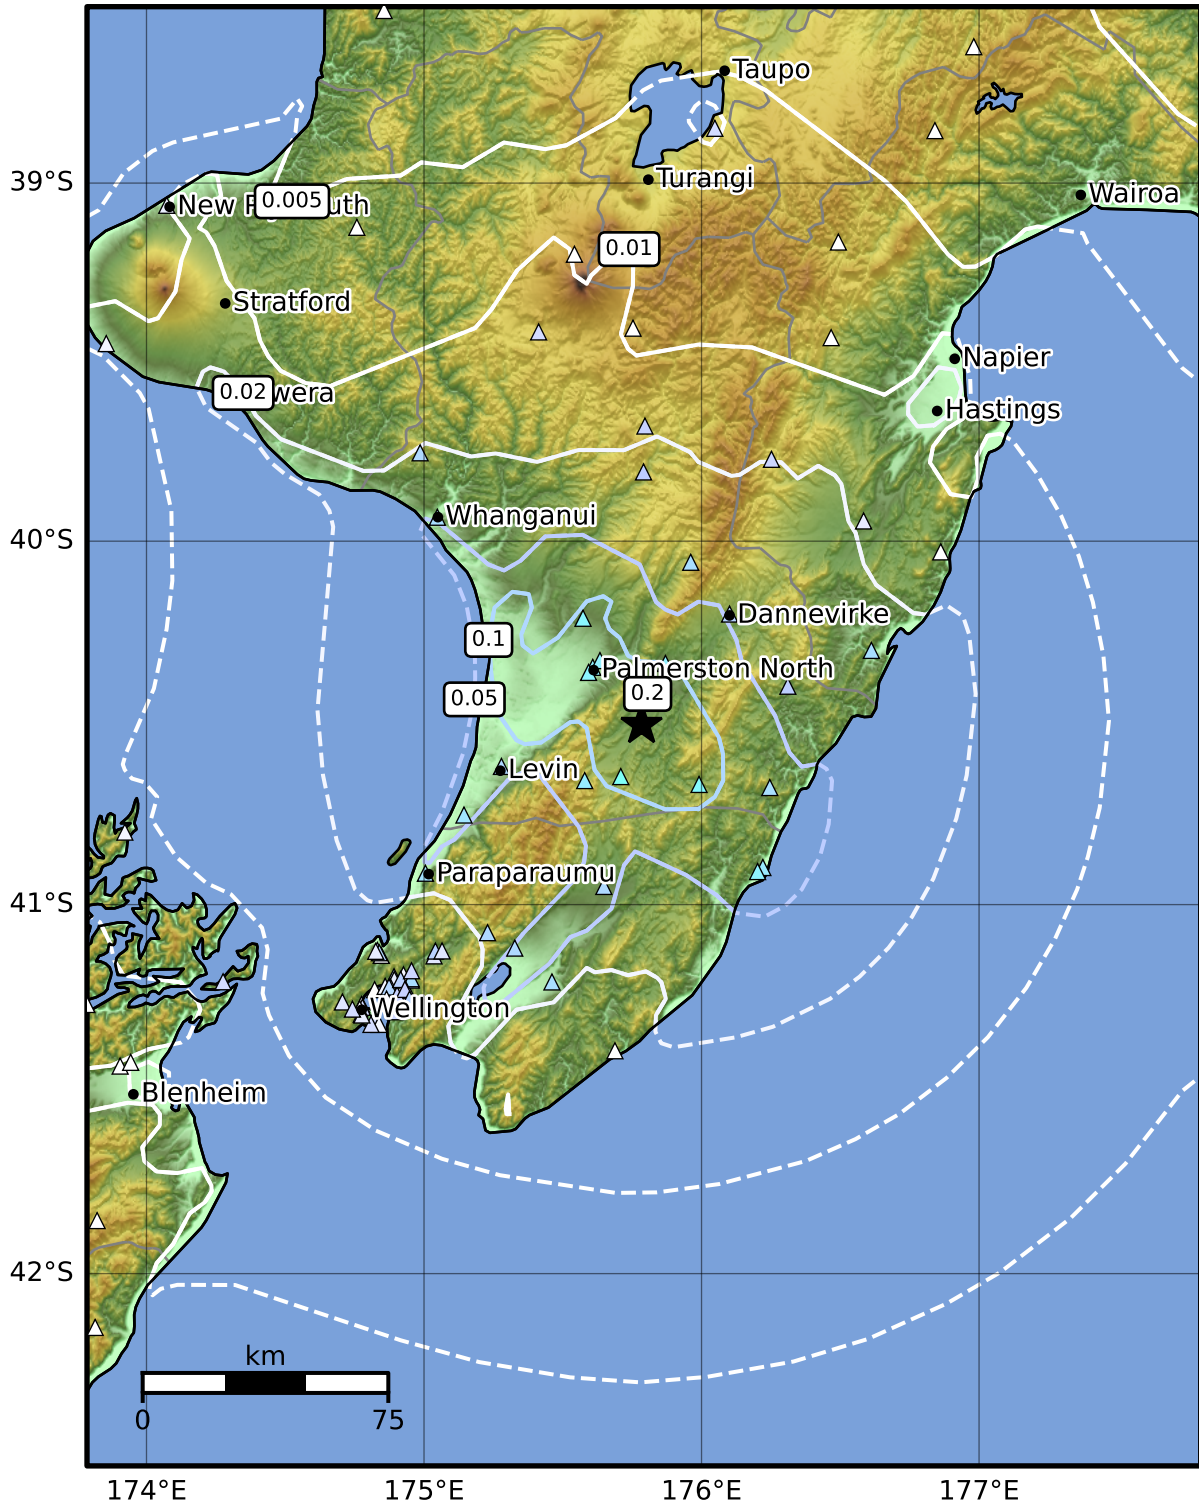

1.0 Second Peak Spectral Acceleration Map GNS Science

ShakeMap: Wairarapa

May 04, 2024 22:24:50 UTC M4.2 S40.51 E175.78 Depth: 21.7km ID:2024p337659

SA(1.0) (%g)	0.1	0.2	0.5	1	2	5	10	20	50	100	200
--------------	-----	-----	-----	---	---	---	----	----	----	-----	-----

Scale based on Moratalla et al.(2021) and Worden et al.(2012) Version 2: Processed 2024-05-04T22:38:13Z

△ Seismic Instrument ○ Reported Intensity ★ Epicenter