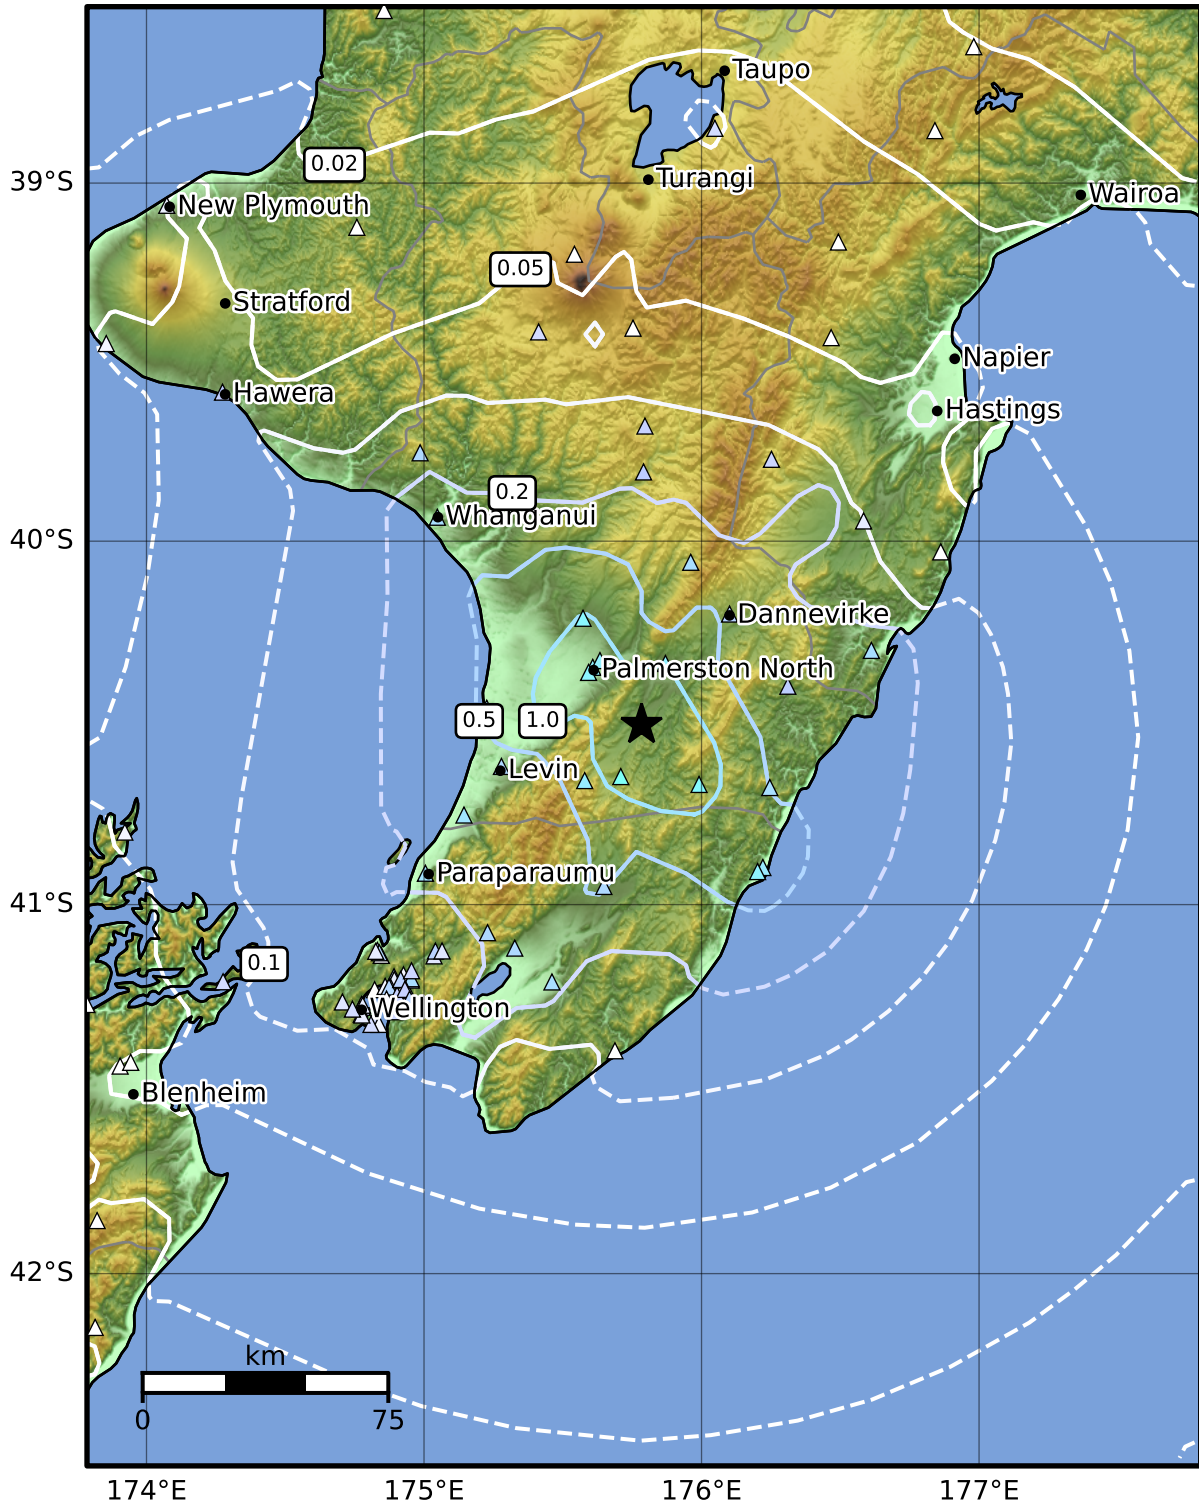

0.3 Second Peak Spectral Acceleration Map GNS Science

ShakeMap: Wairarapa

May 04, 2024 22:24:50 UTC M4.2 S40.51 E175.78 Depth: 21.7km ID:2024p337659

SA(0.3) (%g)	0.1	0.2	0.5	1	2	5	10	20	50	100	200
--------------	-----	-----	-----	---	---	---	----	----	----	-----	-----

Scale based on Moratalla et al.(2021) and Worden et al.(2012) Version 2: Processed 2024-05-04T22:48:09Z

△ Seismic Instrument ○ Reported Intensity ★ Epicenter