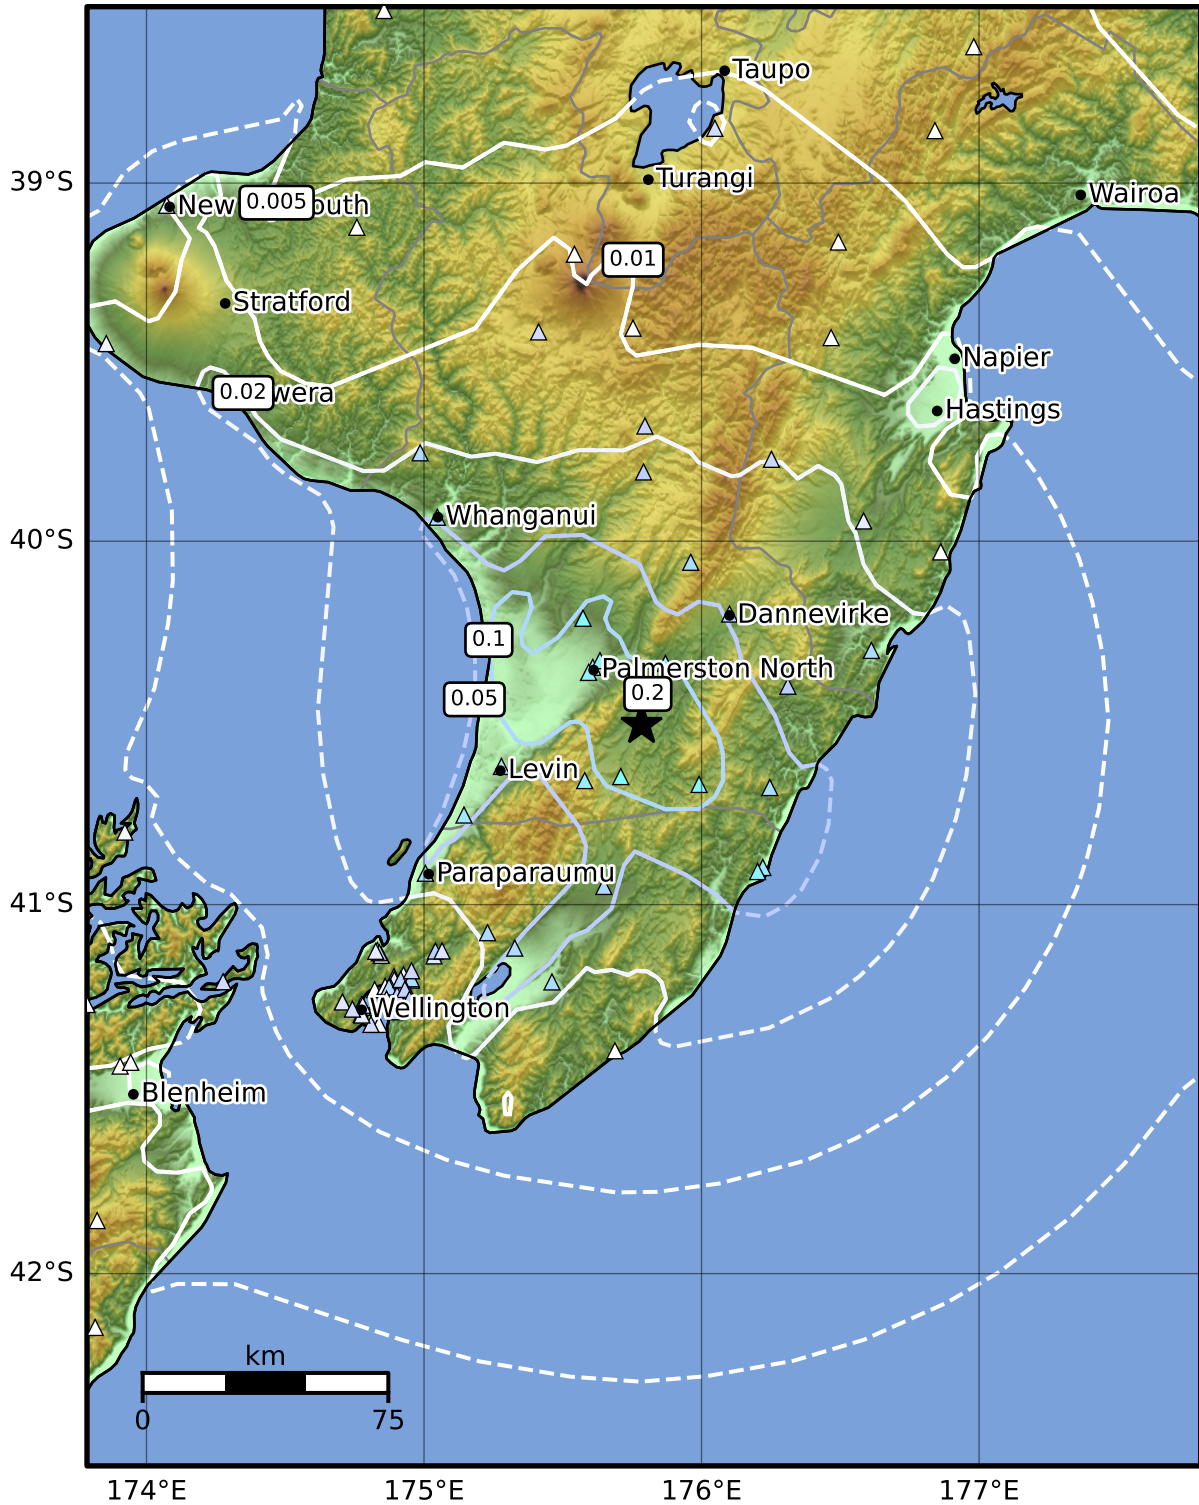

1.0 Second Peak Spectral Acceleration Map GNS Science

ShakeMap: Wairarapa

May 04, 2024 22:24:50 UTC M4.2 S40.51 E175.78 Depth: 21.7km ID:2024p337659

SA(1.0) (%g)	0.1	0.2	0.5	1	2	5	10	20	50	100	200
--------------	-----	-----	-----	---	---	---	----	----	----	-----	-----

Scale based on Moratalla et al.(2021) and Worden et al.(2012) Version 2: Processed 2024-05-04T22:48:09Z

△ Seismic Instrument ○ Reported Intensity ★ Epicenter