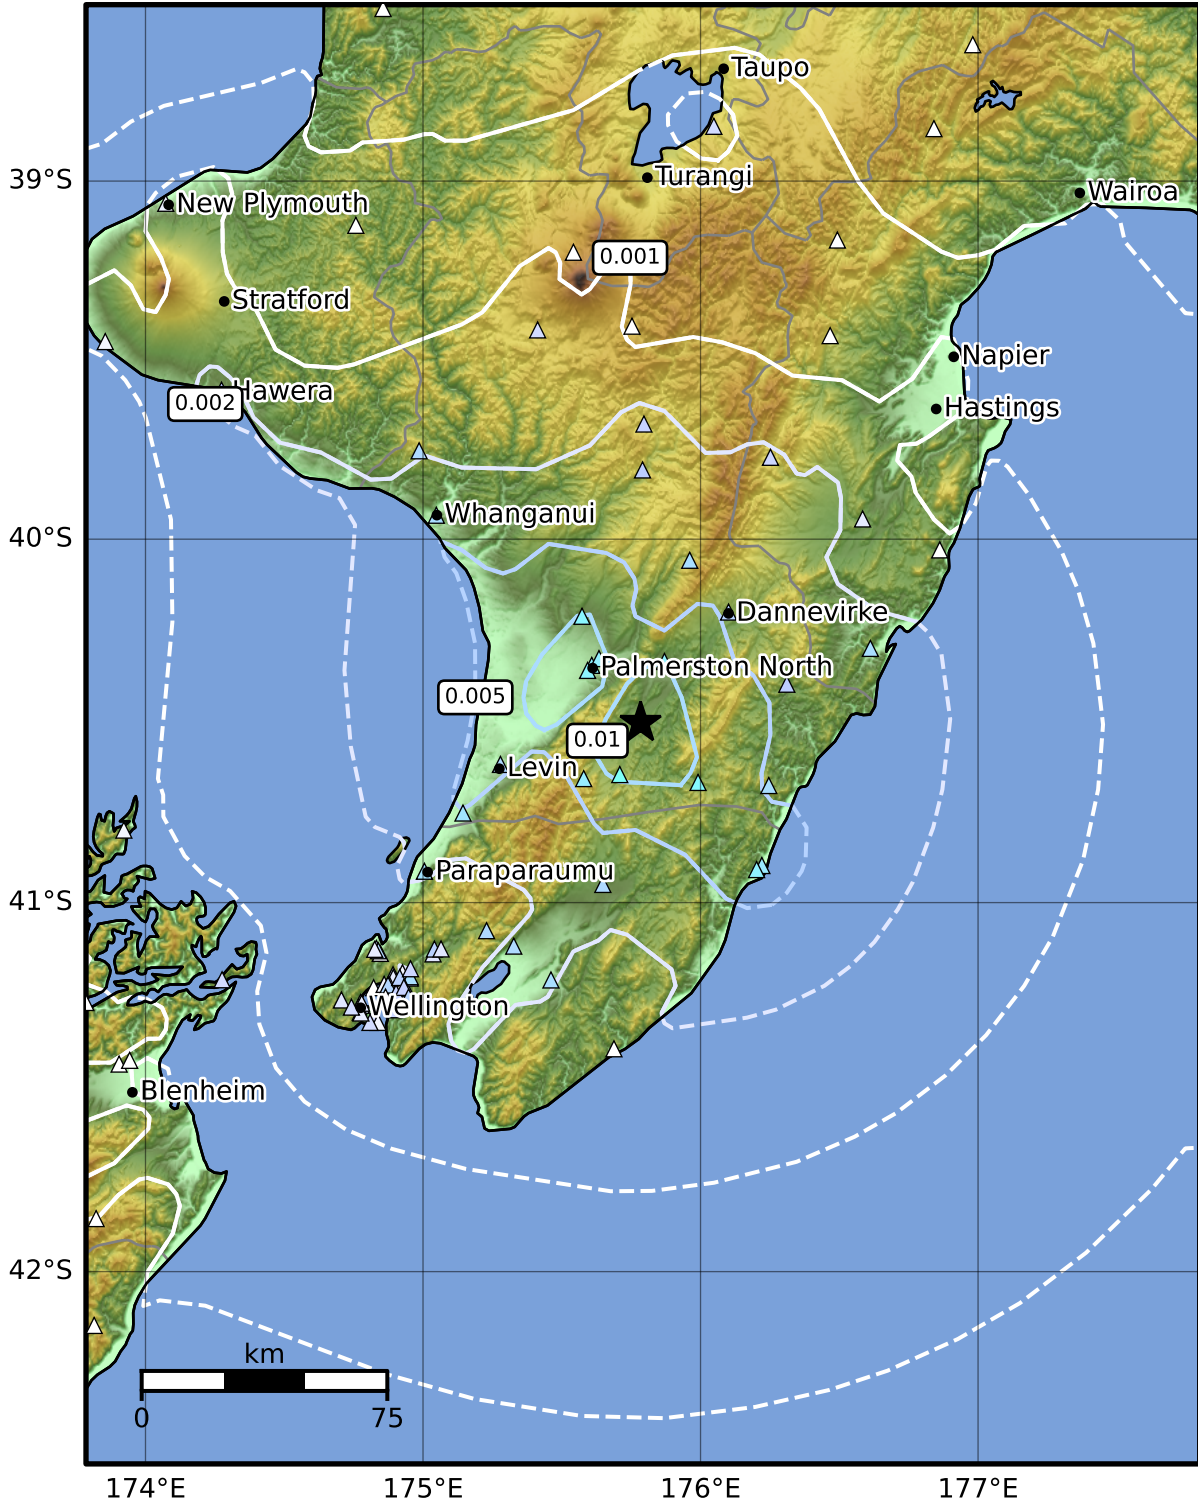

### 3.0 Second Peak Spectral Acceleration Map GNS Science

ShakeMap: Wairarapa

May 04, 2024 22:24:50 UTC M4.2 S40.51 E175.78 Depth: 21.7km ID:2024p337659

SA(3.0) (%g)	0.1	0.2	0.5	1	2	5	10	20	50
--------------	-----	-----	-----	---	---	---	----	----	----

Scale based on Moratalla et al.(2021) and Worden et al.(2012) Version 2: Processed 2024-05-04T22:48:09Z

△ Seismic Instrument ○ Reported Intensity ★ Epicenter