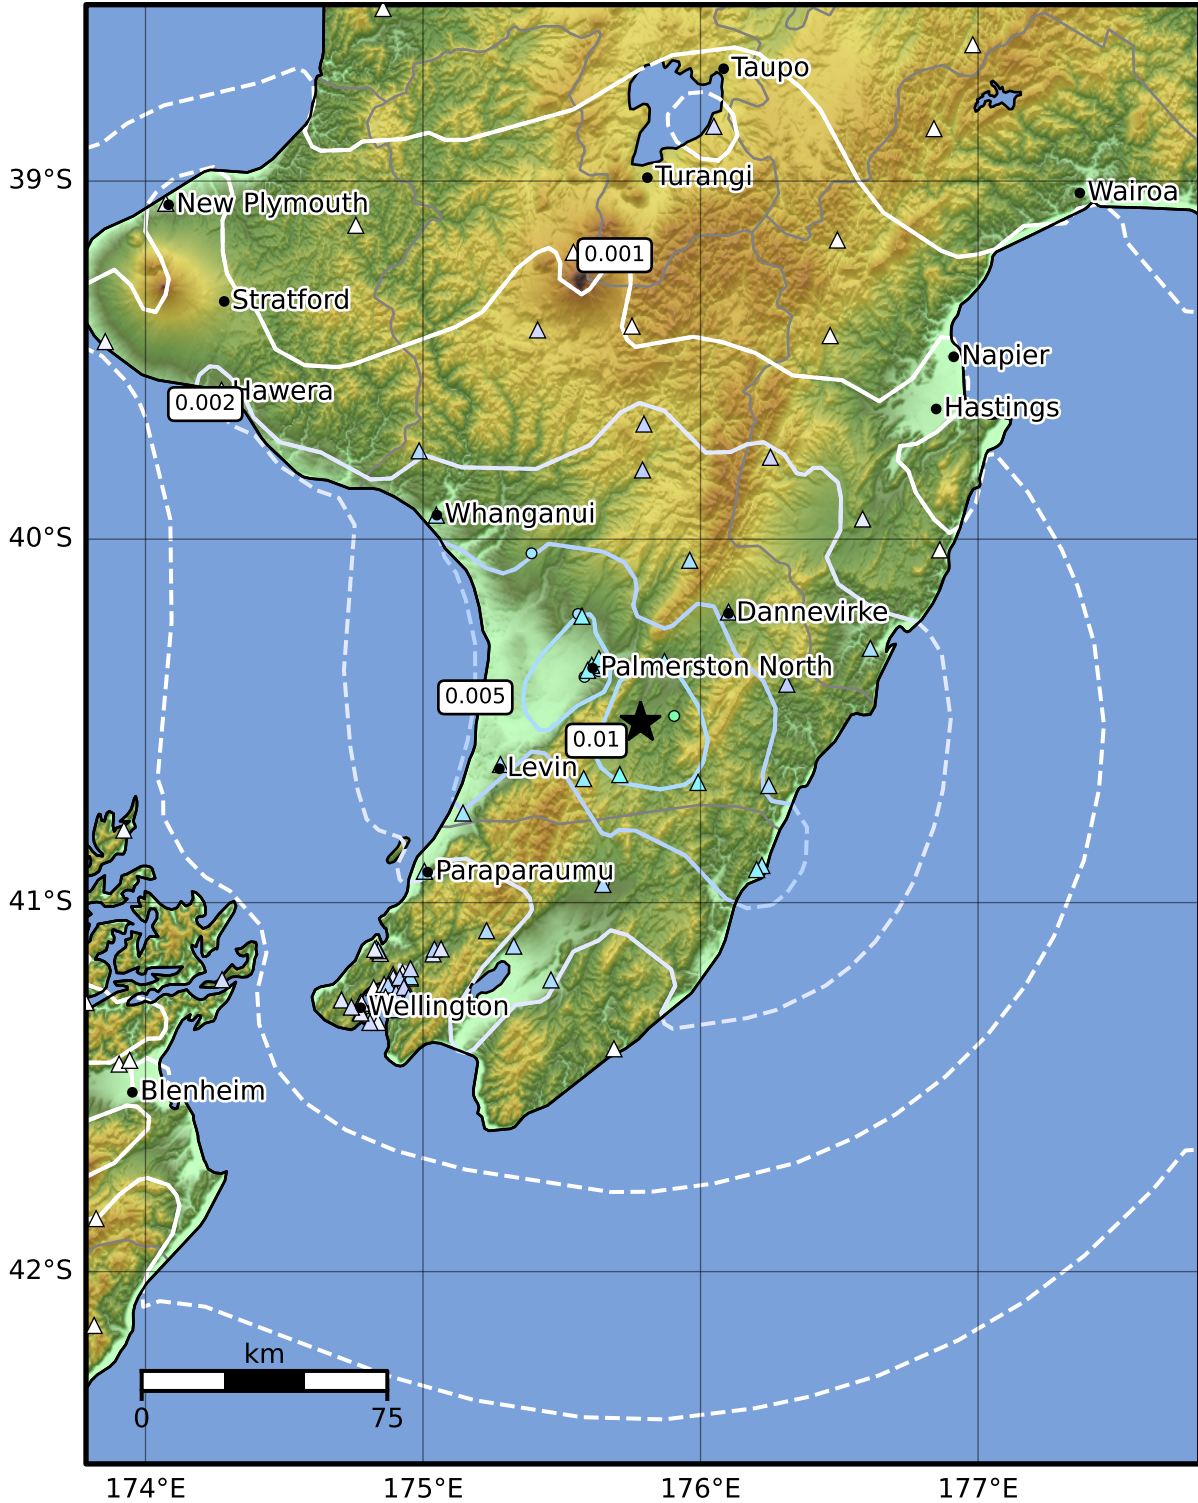

3.0 Second Peak Spectral Acceleration Map GNS Science

ShakeMap: Wairarapa

May 04, 2024 22:24:50 UTC M4.2 S40.51 E175.78 Depth: 21.7km ID:2024p337659

SA(3.0) (%g)	0.1	0.2	0.5	1	2	5	10	20	50
--------------	-----	-----	-----	---	---	---	----	----	----

Scale based on Moratalla et al.(2021) and Worden et al.(2012) Version 3: Processed 2024-05-19T22:00:41Z

△ Seismic Instrument ○ Reported Intensity ★ Epicenter