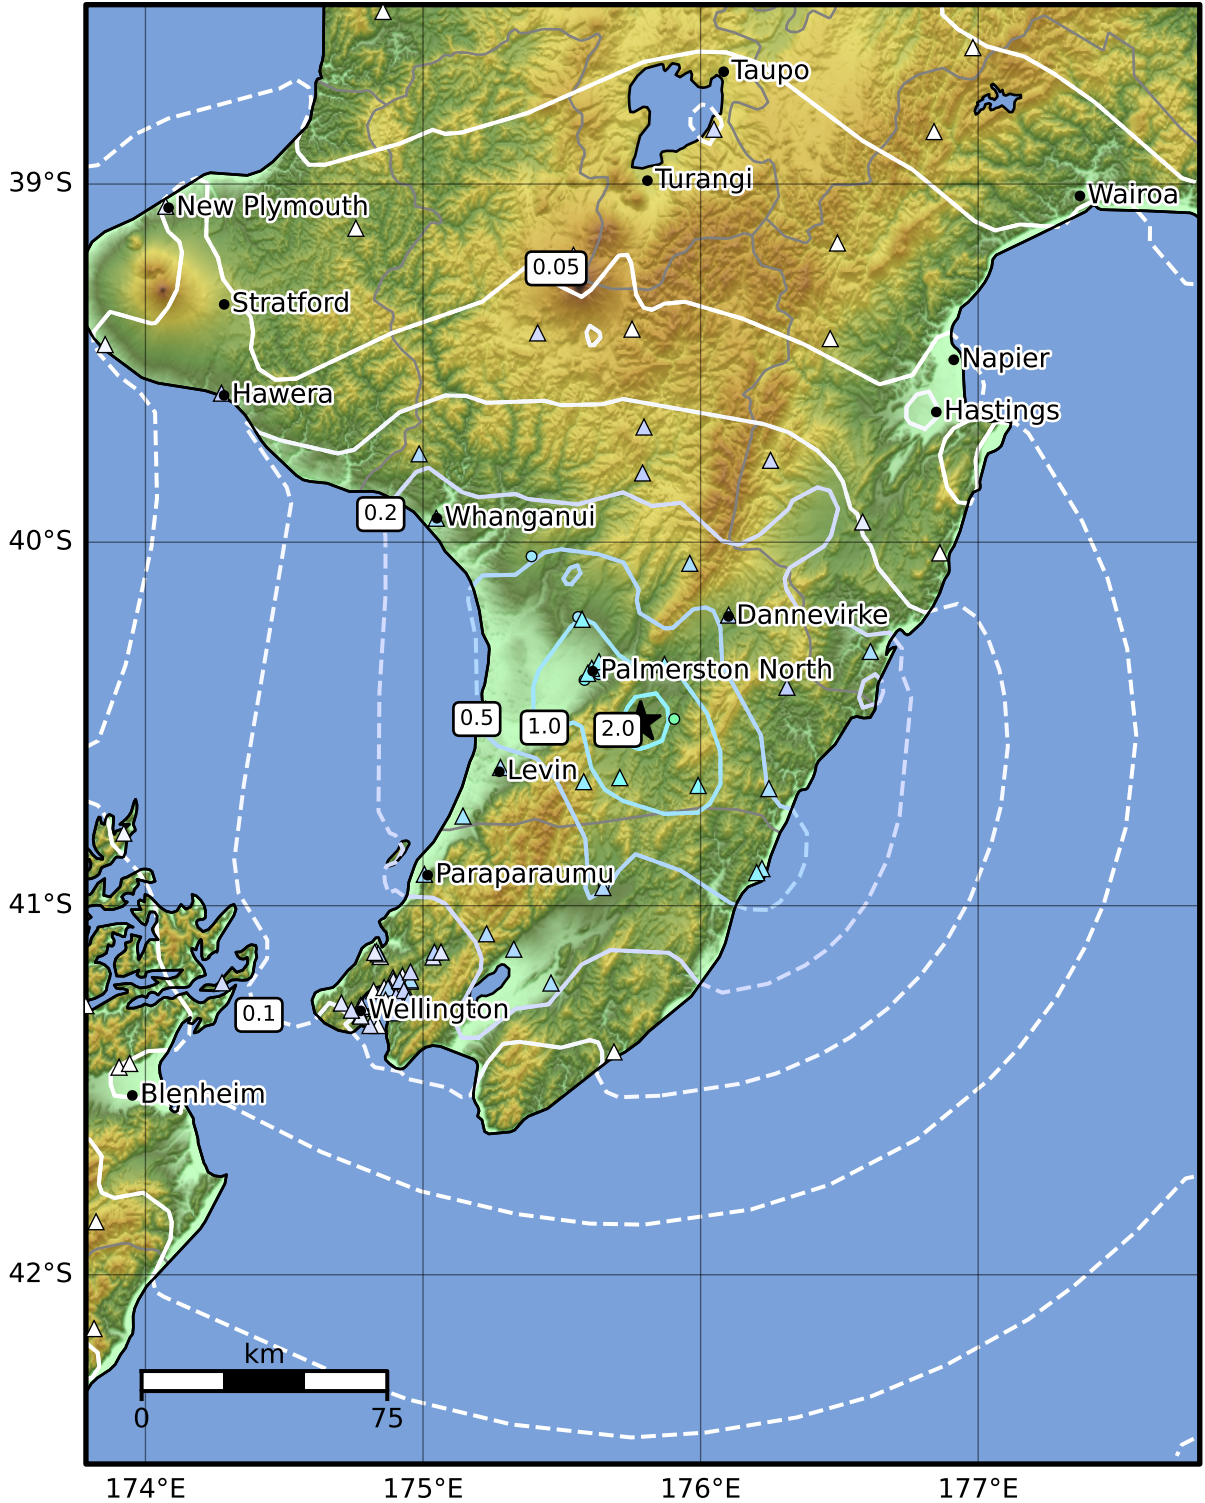

0.3 Second Peak Spectral Acceleration Map GNS Science  
ShakeMap: Wairarapa

May 04, 2024 22:24:50 UTC M4.2 S40.50 E175.78 Depth: 21.6km ID:2024p337659

SA(0.3) (%g)	0.1	0.2	0.5	1	2	5	10	20	50	100	200
--------------	-----	-----	-----	---	---	---	----	----	----	-----	-----

Scale based on Moratalla et al.(2021) and Worden et al.(2012) Version 4: Processed 2024-05-31T02:31:46Z

△ Seismic Instrument ○ Reported Intensity ★ Epicenter