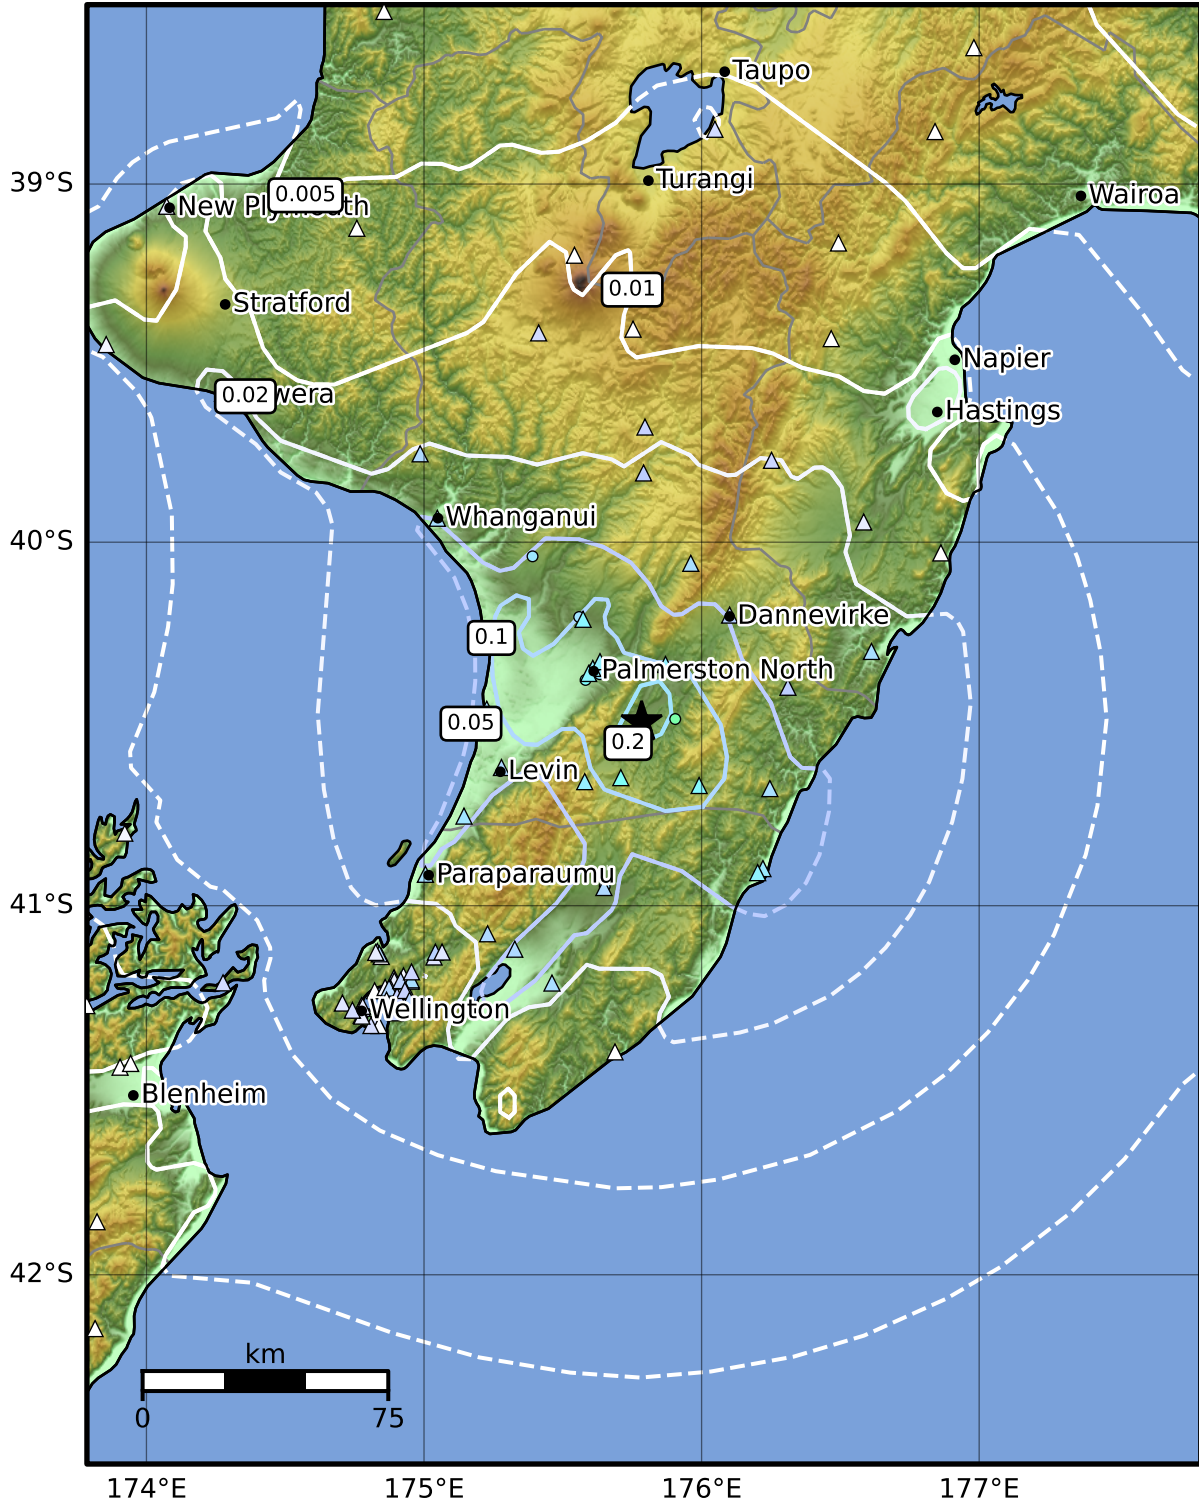

1.0 Second Peak Spectral Acceleration Map GNS Science

ShakeMap: Wairarapa

May 04, 2024 22:24:50 UTC M4.2 S40.50 E175.78 Depth: 21.6km ID:2024p337659

SA(1.0) (%g)	0.1	0.2	0.5	1	2	5	10	20	50	100	200
--------------	-----	-----	-----	---	---	---	----	----	----	-----	-----

Scale based on Moratalla et al.(2021) and Worden et al.(2012) Version 4: Processed 2024-05-31T02:31:46Z

△ Seismic Instrument ○ Reported Intensity ★ Epicenter