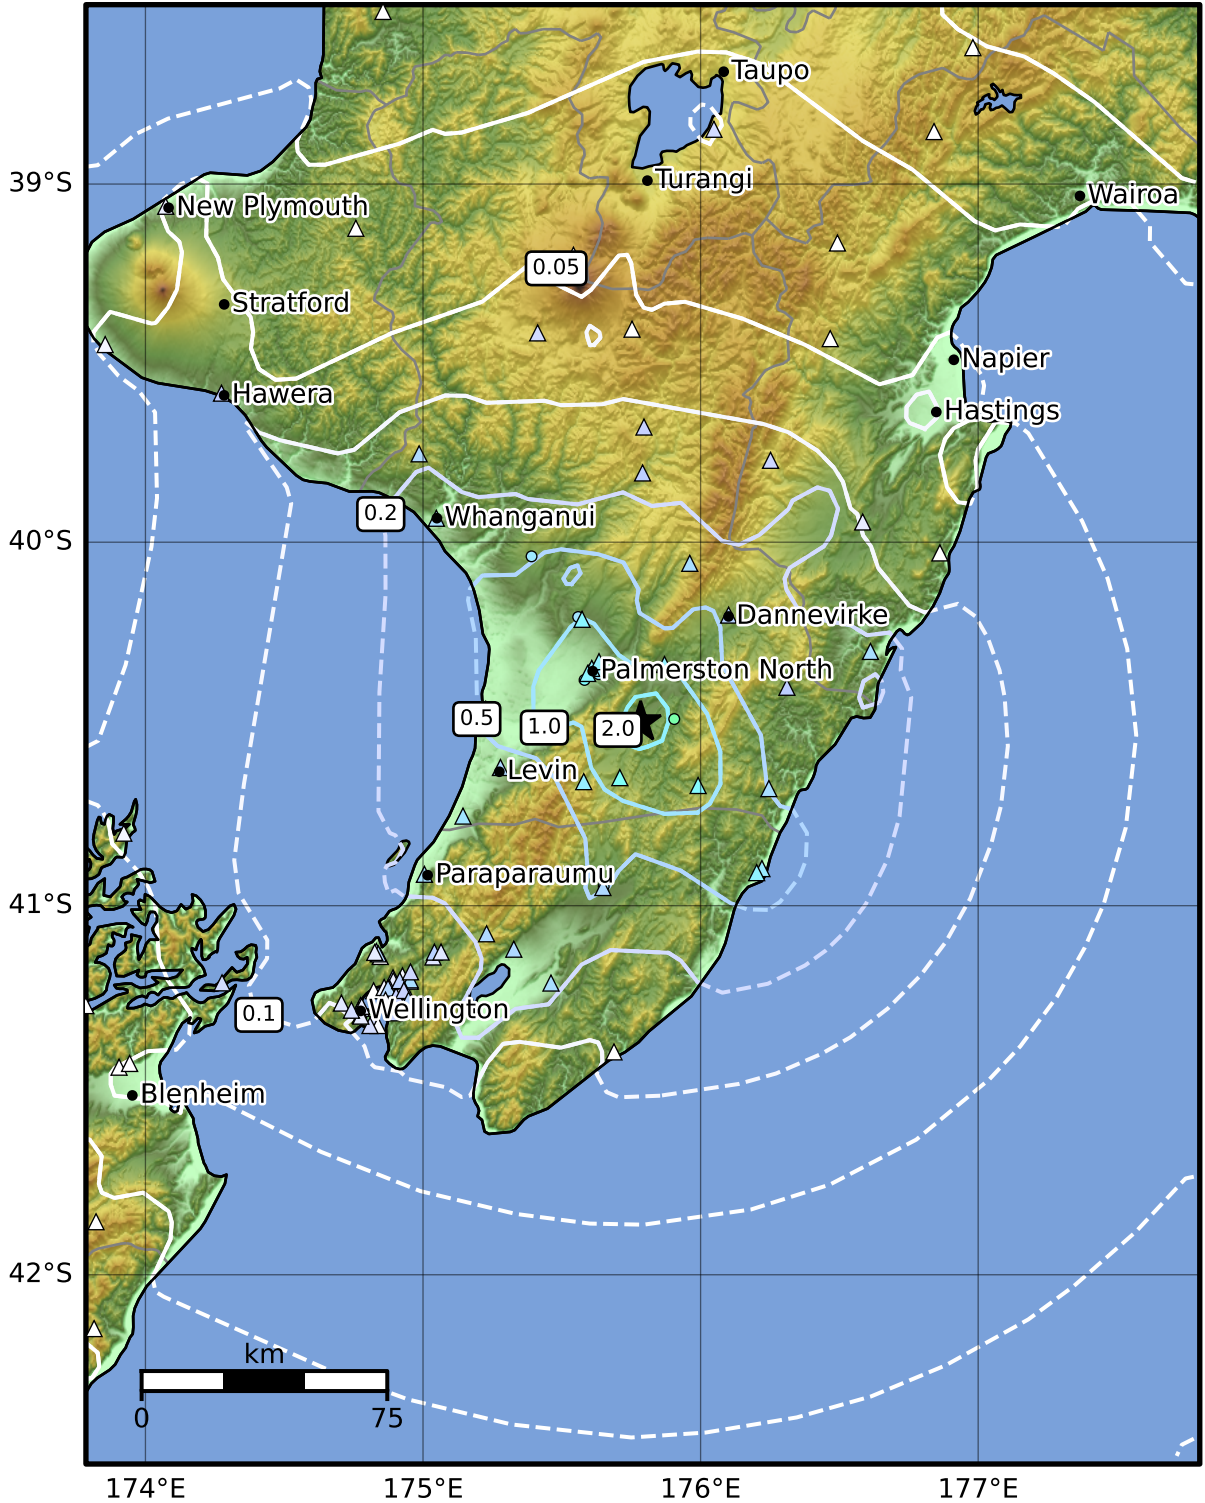

0.3 Second Peak Spectral Acceleration Map GNS Science

ShakeMap: Wairarapa

May 04, 2024 22:24:50 UTC M4.2 S40.50 E175.78 Depth: 21.6km ID:2024p337659

SA(0.3) (%g)	0.1	0.2	0.5	1	2	5	10	20	50	100	200
--------------	-----	-----	-----	---	---	---	----	----	----	-----	-----

Scale based on Moratalla et al.(2021) and Worden et al.(2012) Version 4: Processed 2024-05-31T02:35:17Z

△ Seismic Instrument ○ Reported Intensity ★ Epicenter