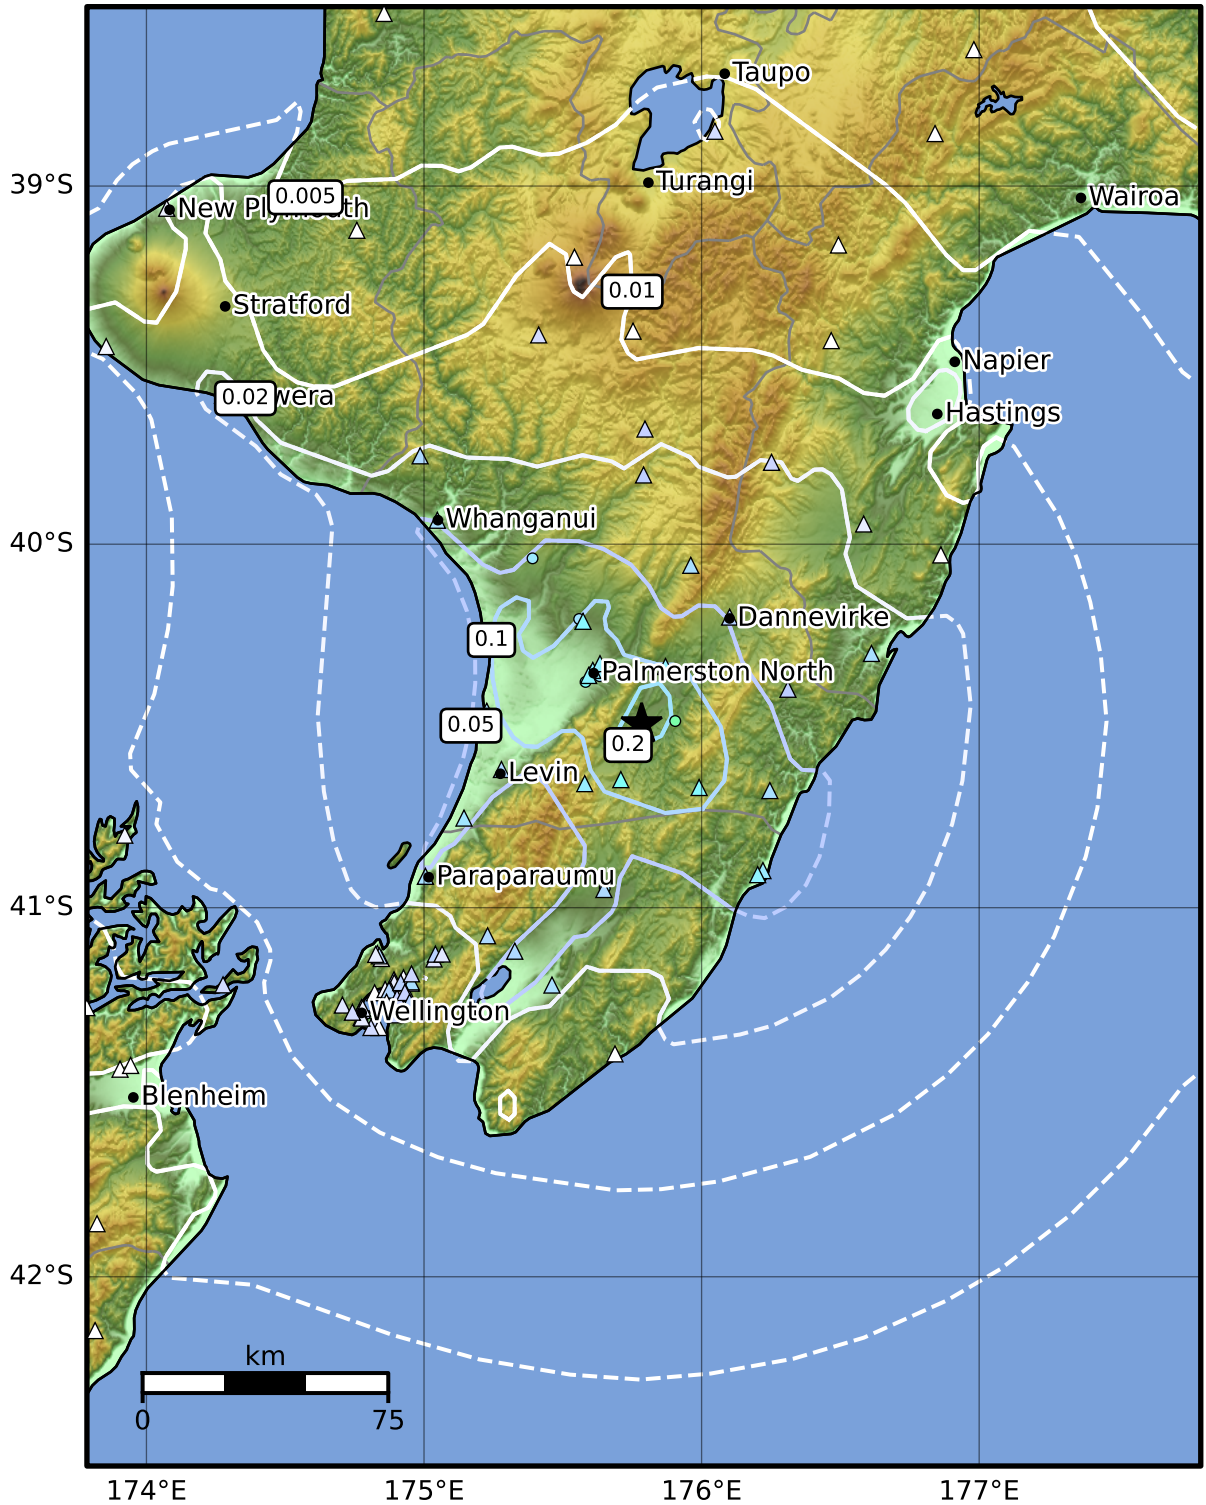

1.0 Second Peak Spectral Acceleration Map GNS Science

ShakeMap: Wairarapa

May 04, 2024 22:24:50 UTC M4.2 S40.50 E175.78 Depth: 21.6km ID:2024p337659

SA(1.0) (%g)	0.1	0.2	0.5	1	2	5	10	20	50	100	200
--------------	-----	-----	-----	---	---	---	----	----	----	-----	-----

Scale based on Moratalla et al.(2021) and Worden et al.(2012) Version 4: Processed 2024-05-31T02:35:17Z

△ Seismic Instrument ○ Reported Intensity ★ Epicenter