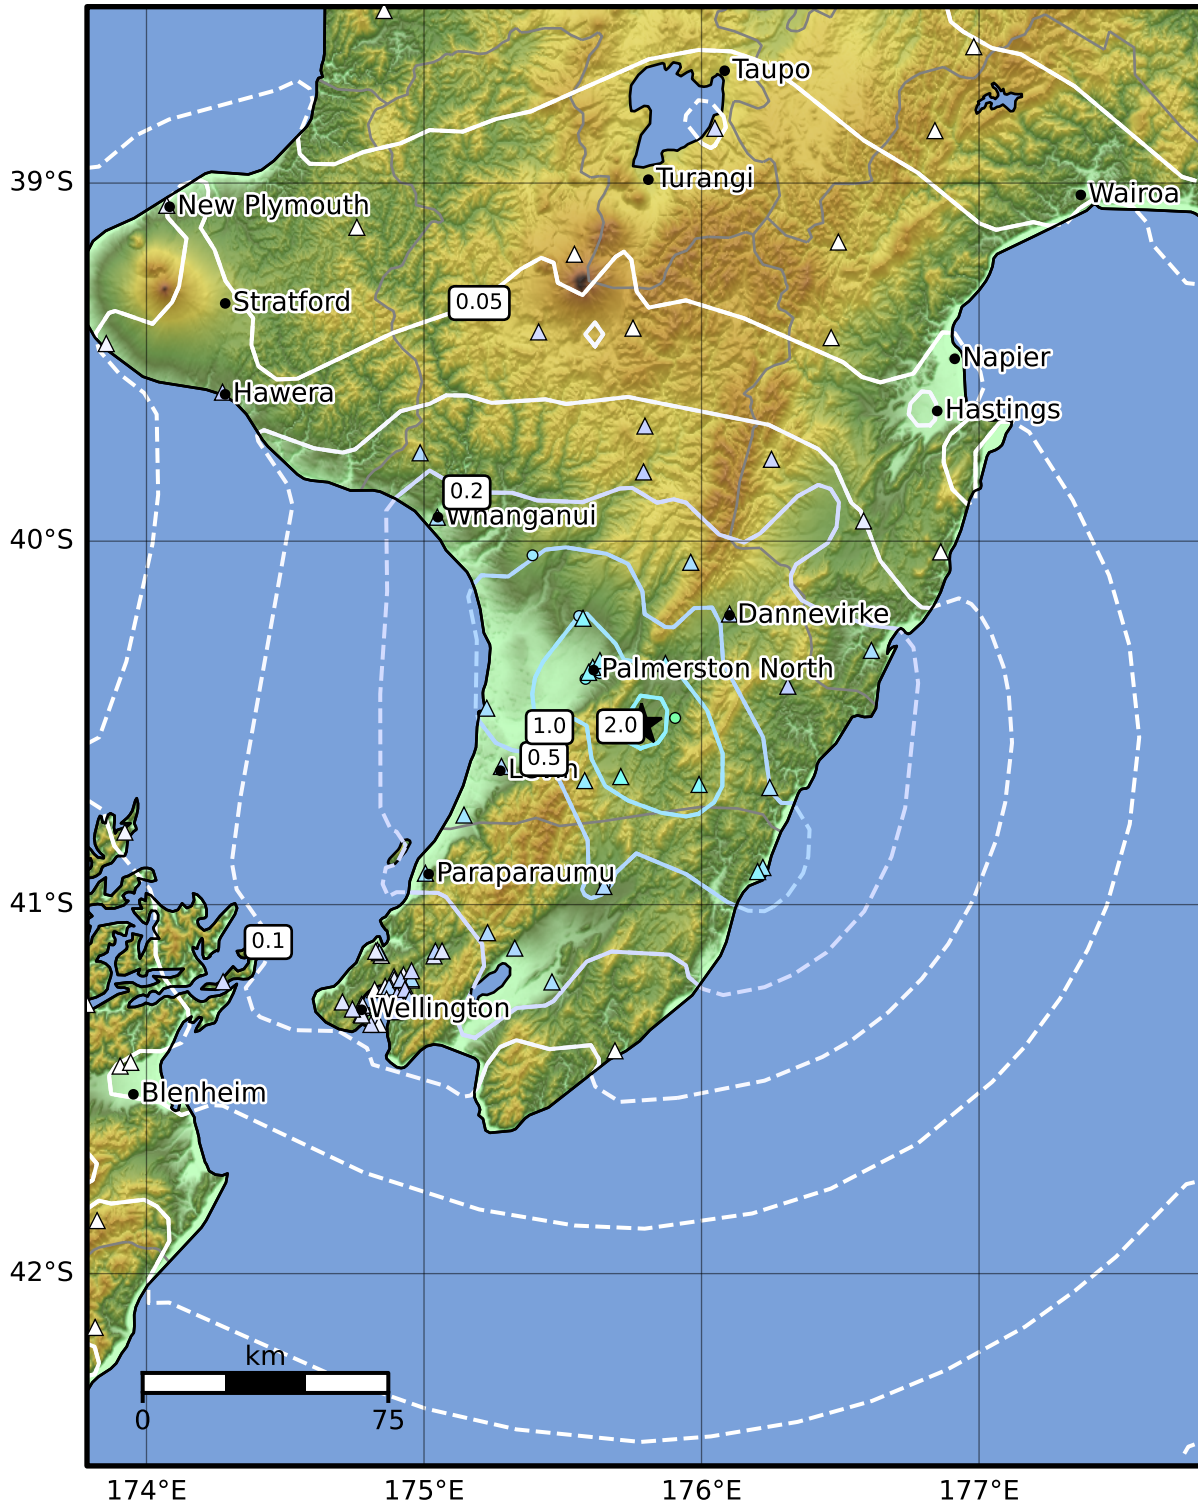

0.3 Second Peak Spectral Acceleration Map GNS Science

ShakeMap: Wairarapa

May 04, 2024 22:24:50 UTC M4.2 S40.51 E175.78 Depth: 21.7km ID:2024p337659

SA(0.3) (%g)	0.1	0.2	0.5	1	2	5	10	20	50	100	200
--------------	-----	-----	-----	---	---	---	----	----	----	-----	-----

Scale based on Moratalla et al.(2021) and Worden et al.(2012) Version 3: Processed 2024-05-19T22:00:41Z

△ Seismic Instrument ○ Reported Intensity ★ Epicenter