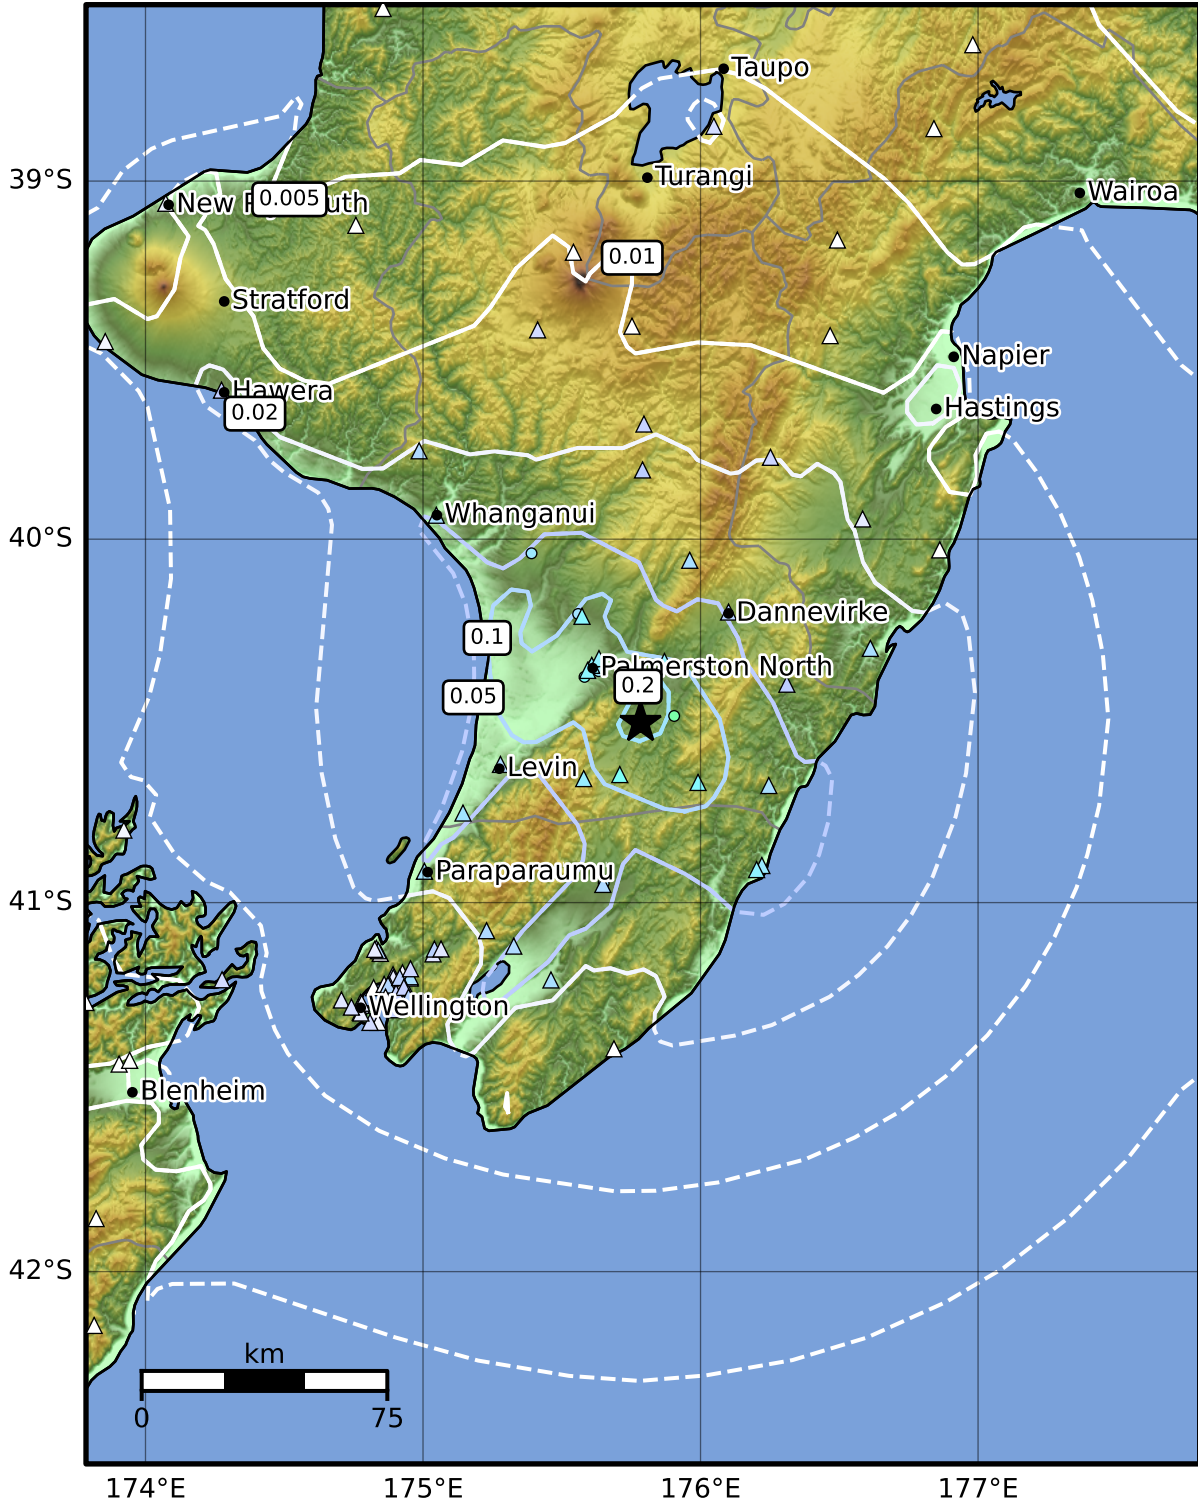

1.0 Second Peak Spectral Acceleration Map GNS Science

ShakeMap: Wairarapa

May 04, 2024 22:24:50 UTC M4.2 S40.51 E175.78 Depth: 21.7km ID:2024p337659

SA(1.0) (%g)	0.1	0.2	0.5	1	2	5	10	20	50	100	200
--------------	-----	-----	-----	---	---	---	----	----	----	-----	-----

Scale based on Moratalla et al.(2021) and Worden et al.(2012) Version 3: Processed 2024-05-19T22:00:41Z

△ Seismic Instrument ○ Reported Intensity ★ Epicenter