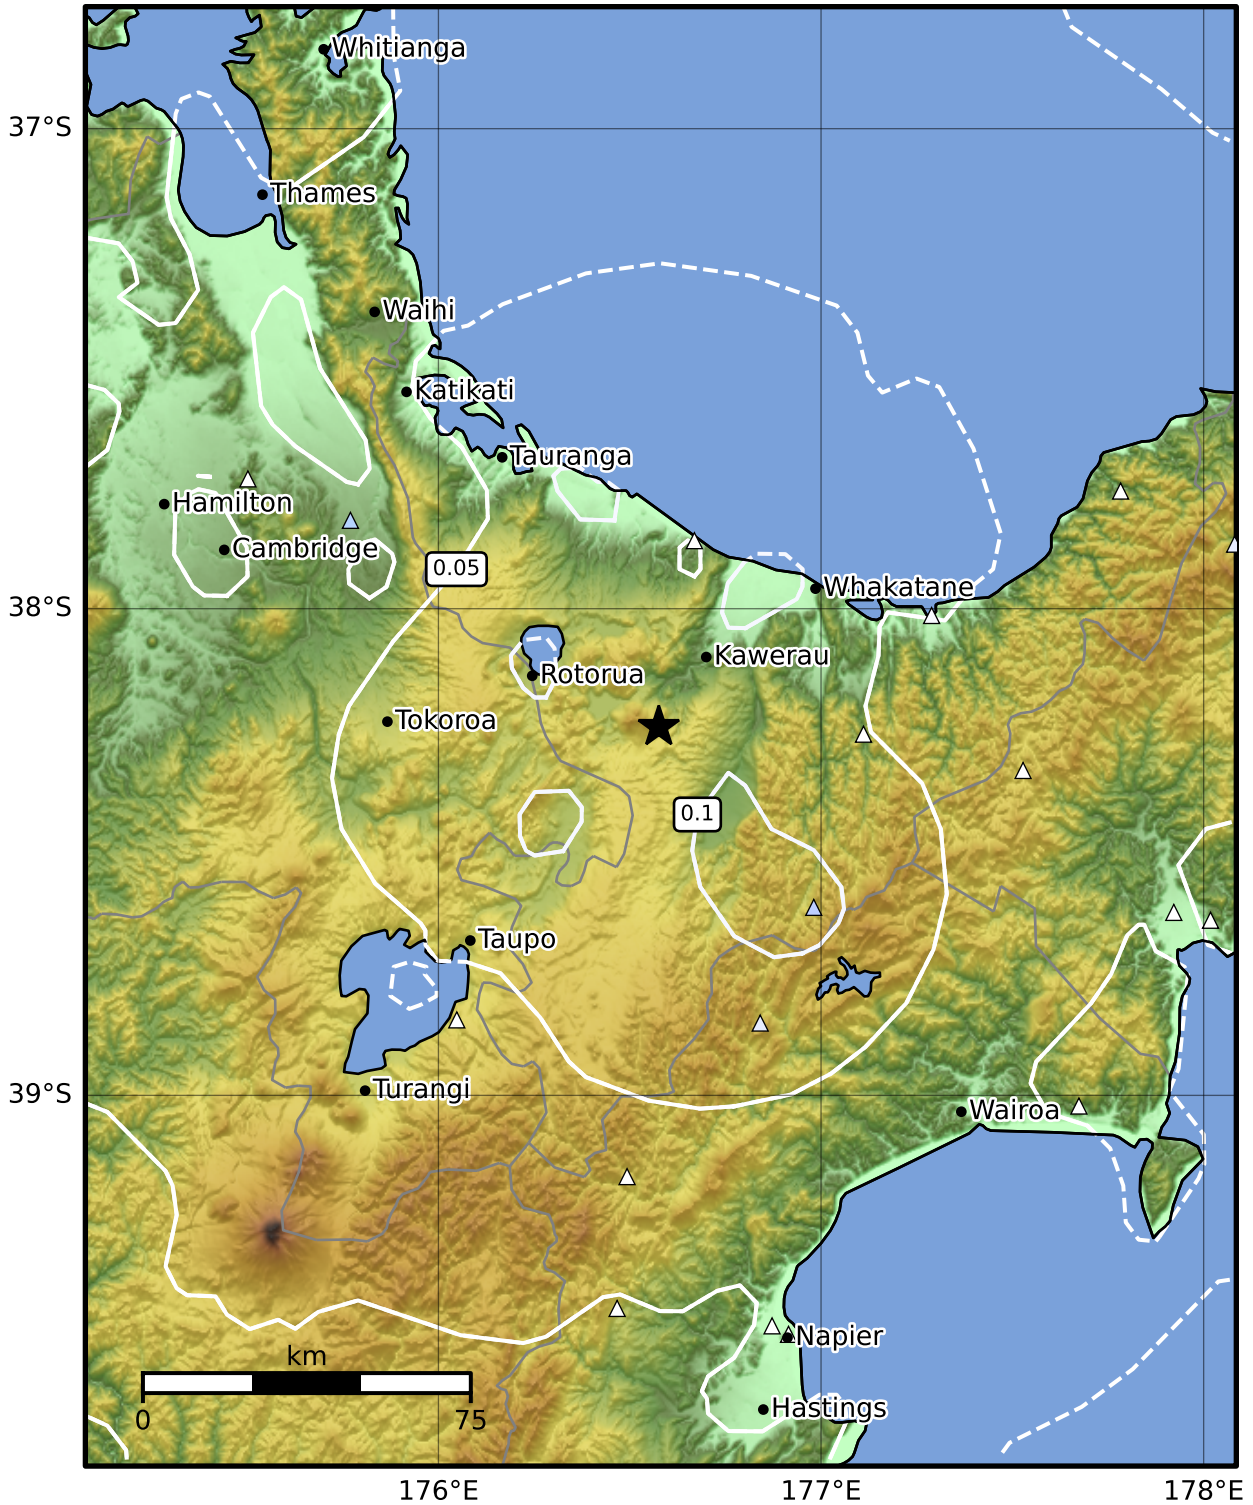

0.3 Second Peak Spectral Acceleration Map GNS Science
ShakeMap: Rotorua

May 14, 2024 06:51:24 UTC M3.3 S38.24 E176.58 Depth: 83.5km ID:2024p362933

Scale based on Moratalla et al.(2021) and Worden et al.(2012) Version 1: Processed 2024-06-13T23:09:57Z

△ Seismic Instrument ○ Reported Intensity ★ Epicenter