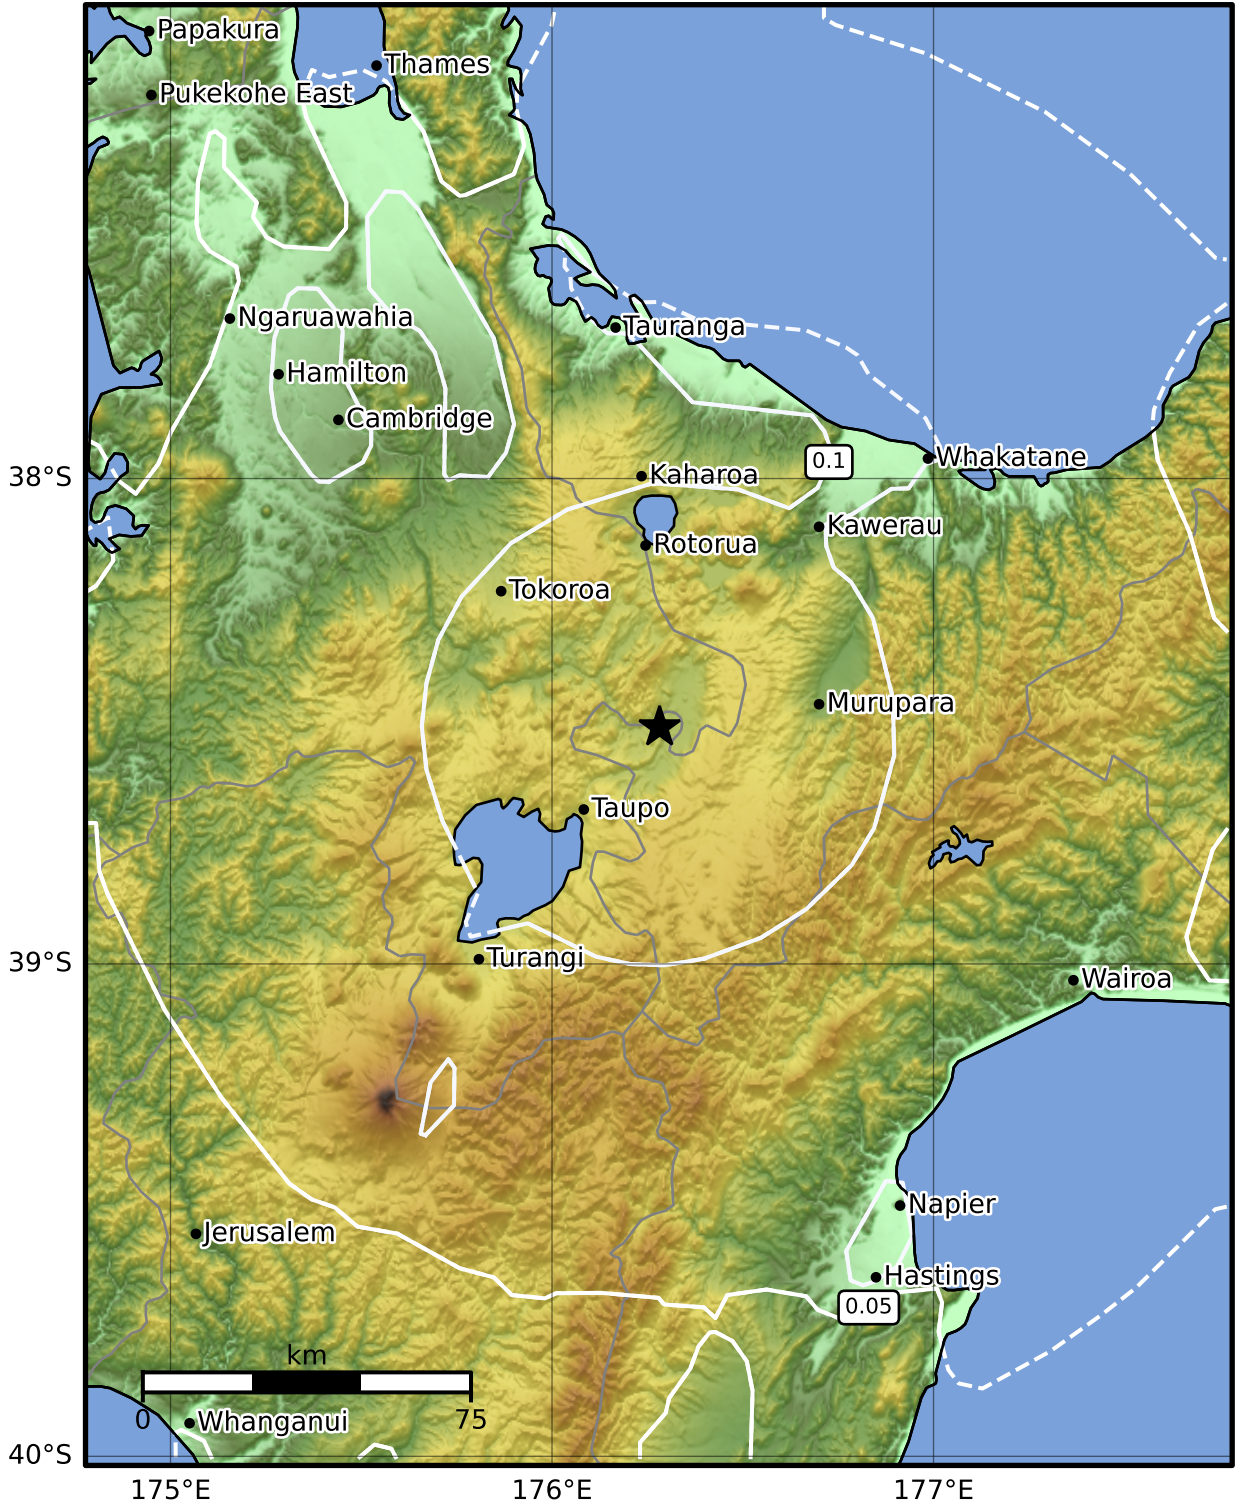

0.3 Second Peak Spectral Acceleration Map GNS Science

ShakeMap: Taupo

May 14, 2024 08:50:58 UTC M3.7 S38.51 E176.28 Depth: 116.2km ID:2024p363158

SA(0.3) (%g)	0.1	0.2	0.5	1	2	5	10	20	50	100	200
---------------------	------------	------------	------------	----------	----------	----------	-----------	-----------	-----------	------------	------------

Scale based on Moratalla et al.(2021) and Worden et al.(2012) Version 1: Processed 2024-05-14T08:53:54Z

△ Seismic Instrument ○ Reported Intensity ★ Epicenter