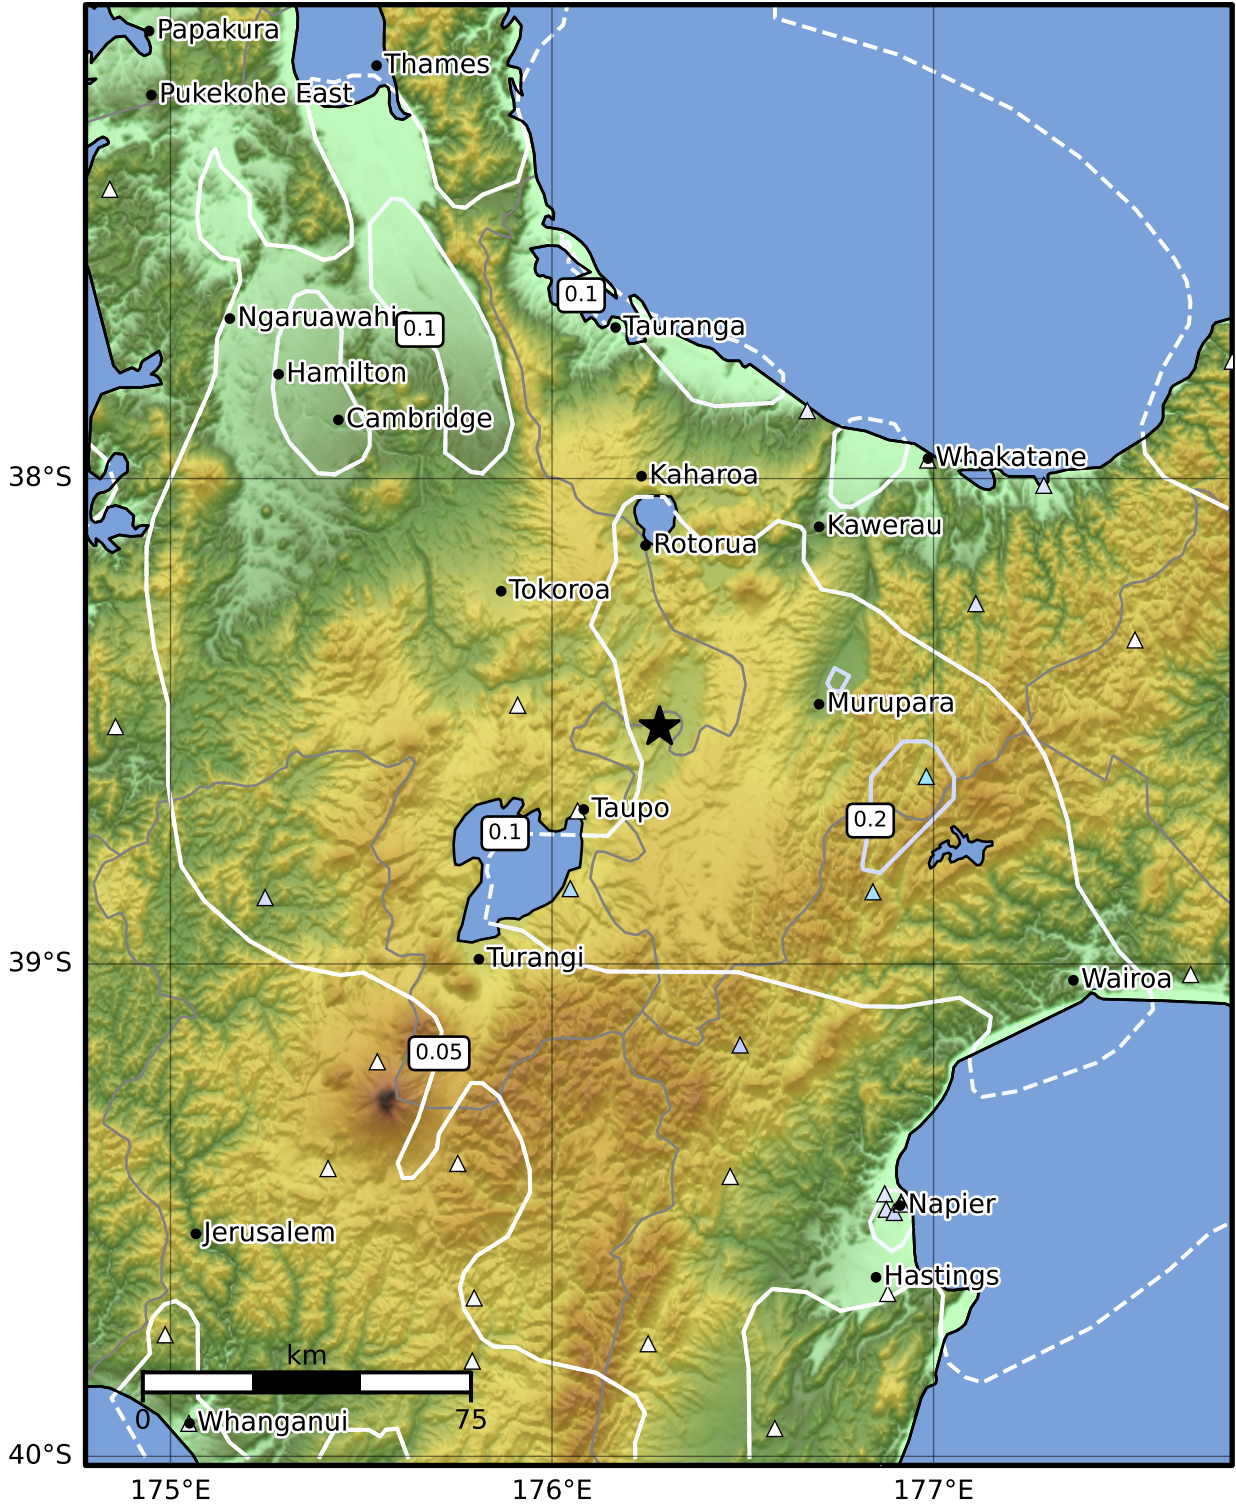

0.3 Second Peak Spectral Acceleration Map GNS Science
ShakeMap: Taupo

May 14, 2024 08:50:58 UTC M3.7 S38.51 E176.28 Depth: 116.2km ID:2024p363158

SA(0.3) (%g)	0.1	0.2	0.5	1	2	5	10	20	50	100	200
--------------	-----	-----	-----	---	---	---	----	----	----	-----	-----

Scale based on Moratalla et al.(2021) and Worden et al.(2012) Version 1: Processed 2024-05-14T08:55:11Z

△ Seismic Instrument ○ Reported Intensity ★ Epicenter