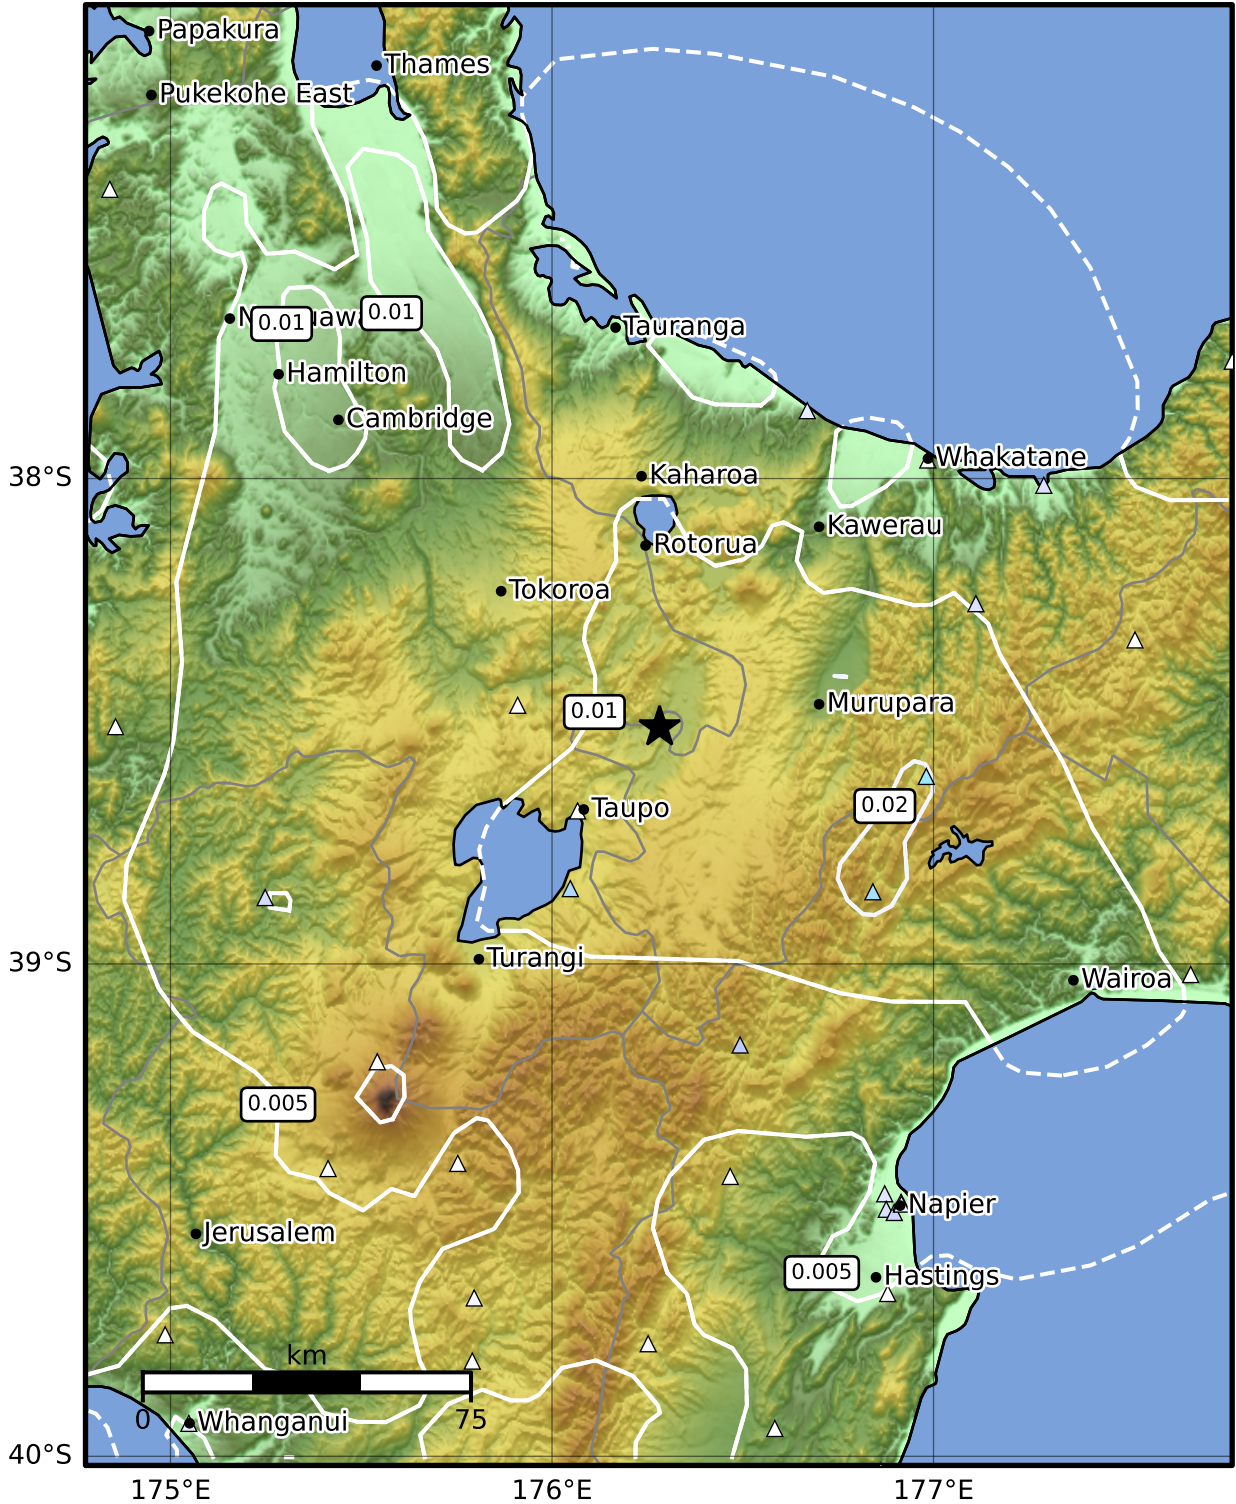

1.0 Second Peak Spectral Acceleration Map GNS Science
ShakeMap: Taupo

May 14, 2024 08:50:58 UTC M3.7 S38.51 E176.28 Depth: 116.2km ID:2024p363158

SA(1.0) (%g)	0.1	0.2	0.5	1	2	5	10	20	50	100	200
---------------------	-----	-----	-----	---	---	---	----	----	----	-----	-----

Scale based on Moratalla et al.(2021) and Worden et al.(2012) Version 1: Processed 2024-05-14T08:55:11Z
 △ Seismic Instrument ○ Reported Intensity ★ Epicenter