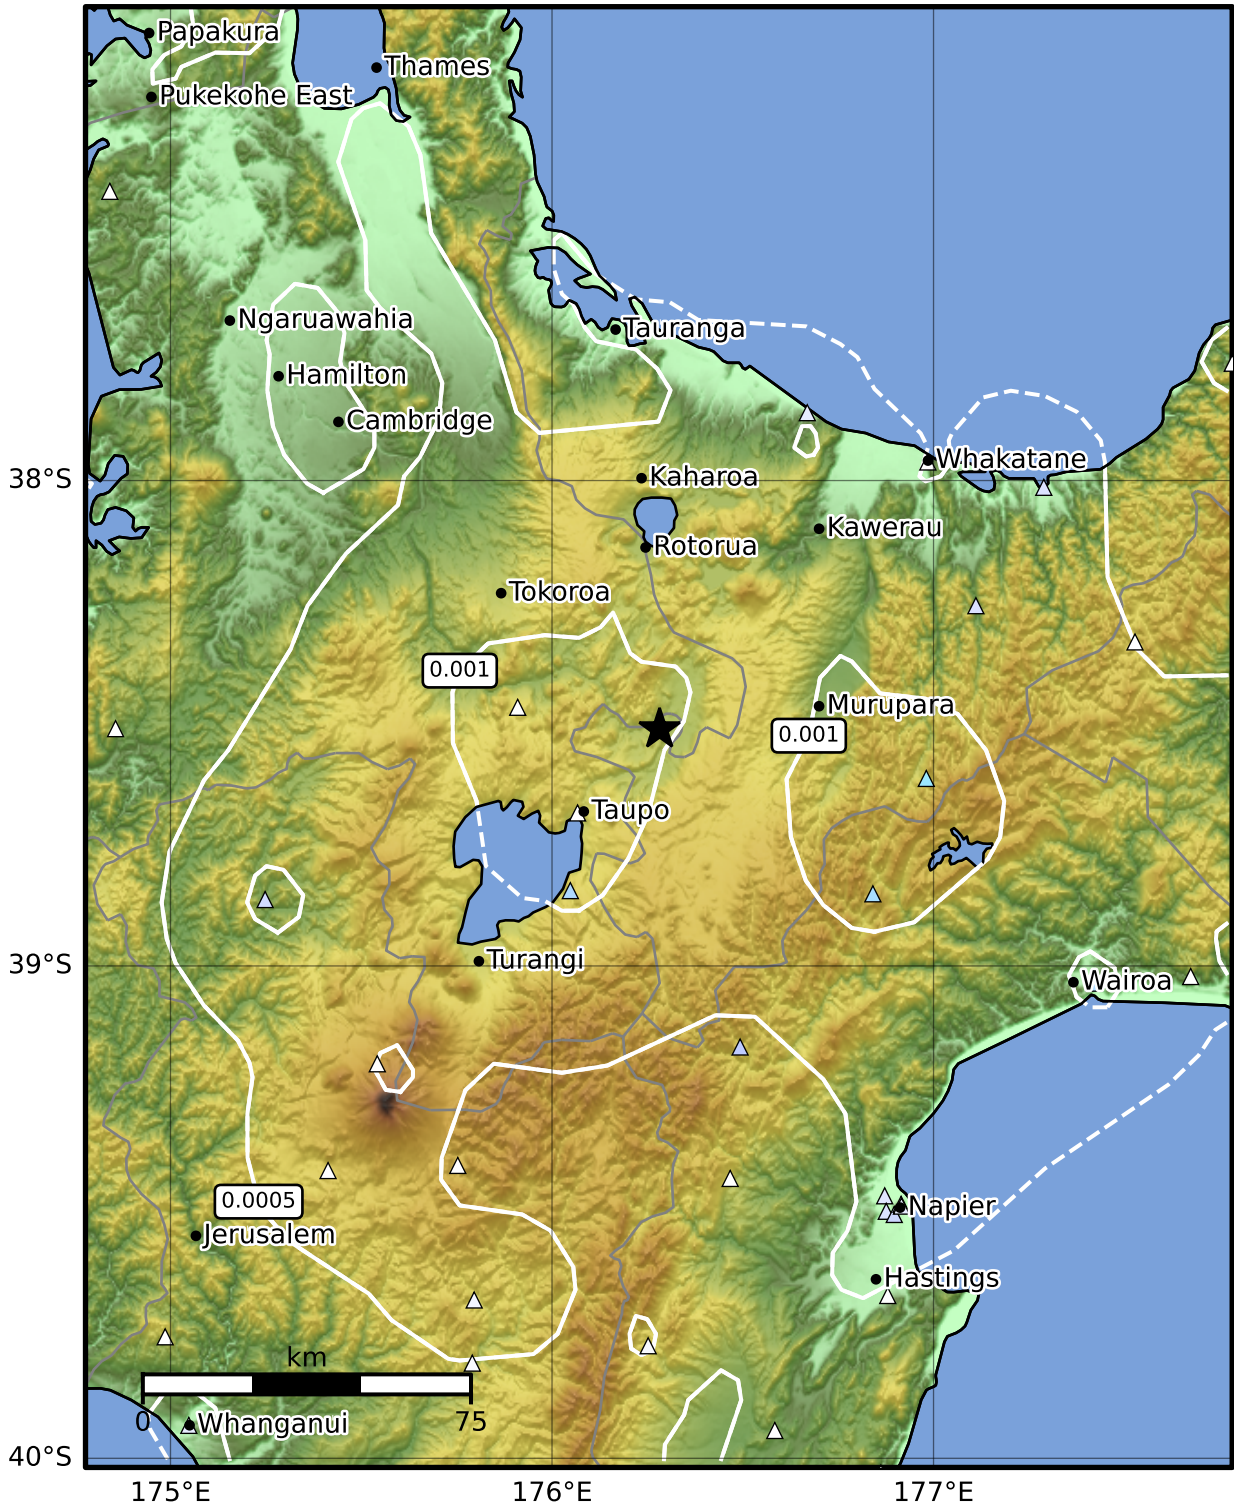

3.0 Second Peak Spectral Acceleration Map GNS Science
ShakeMap: Taupo

May 14, 2024 08:50:58 UTC M3.7 S38.51 E176.28 Depth: 116.2km ID:2024p363158

Scale based on Moratalla et al.(2021) and Worden et al.(2012) Version 1: Processed 2024-05-14T08:55:11Z

△ Seismic Instrument ○ Reported Intensity ★ Epicenter