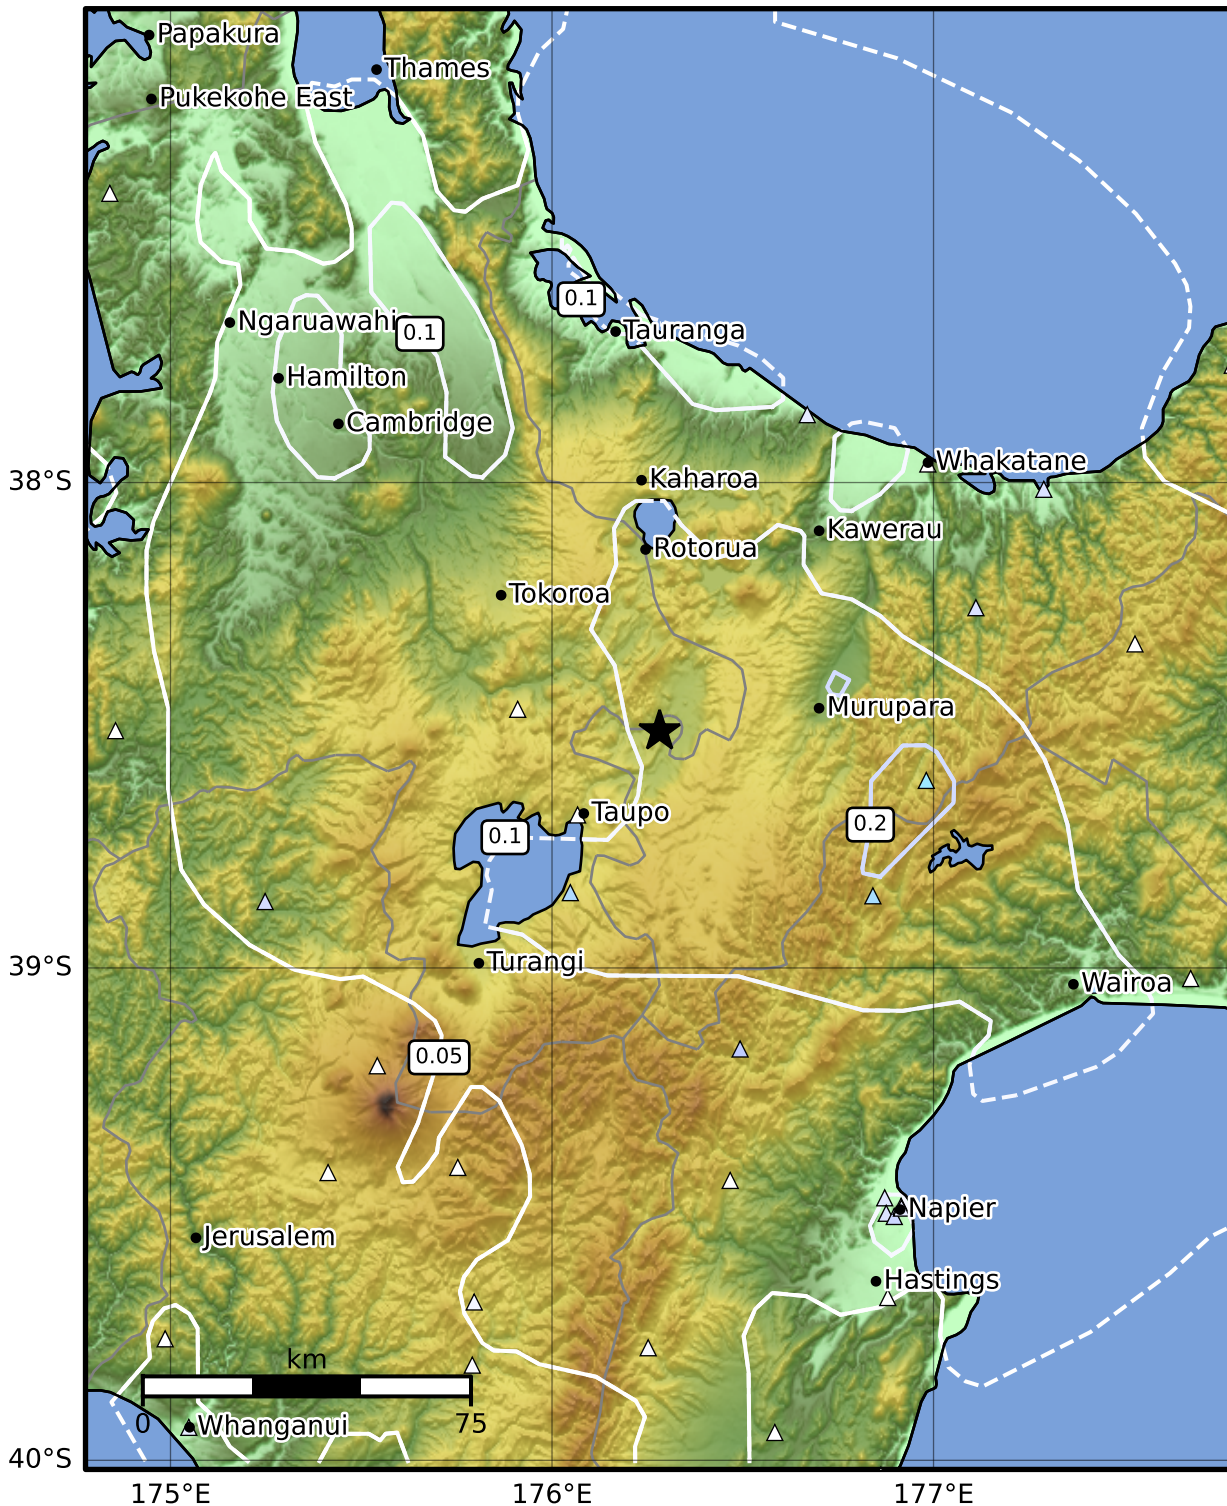

0.3 Second Peak Spectral Acceleration Map GNS Science
ShakeMap: Taupo

May 14, 2024 08:50:58 UTC M3.7 S38.51 E176.28 Depth: 116.2km ID:2024p363158

SA(0.3) (%g)	0.1	0.2	0.5	1	2	5	10	20	50	100	200
--------------	-----	-----	-----	---	---	---	----	----	----	-----	-----

Scale based on Moratalla et al.(2021) and Worden et al.(2012) Version 2: Processed 2024-05-14T09:03:24Z

△ Seismic Instrument ○ Reported Intensity ★ Epicenter