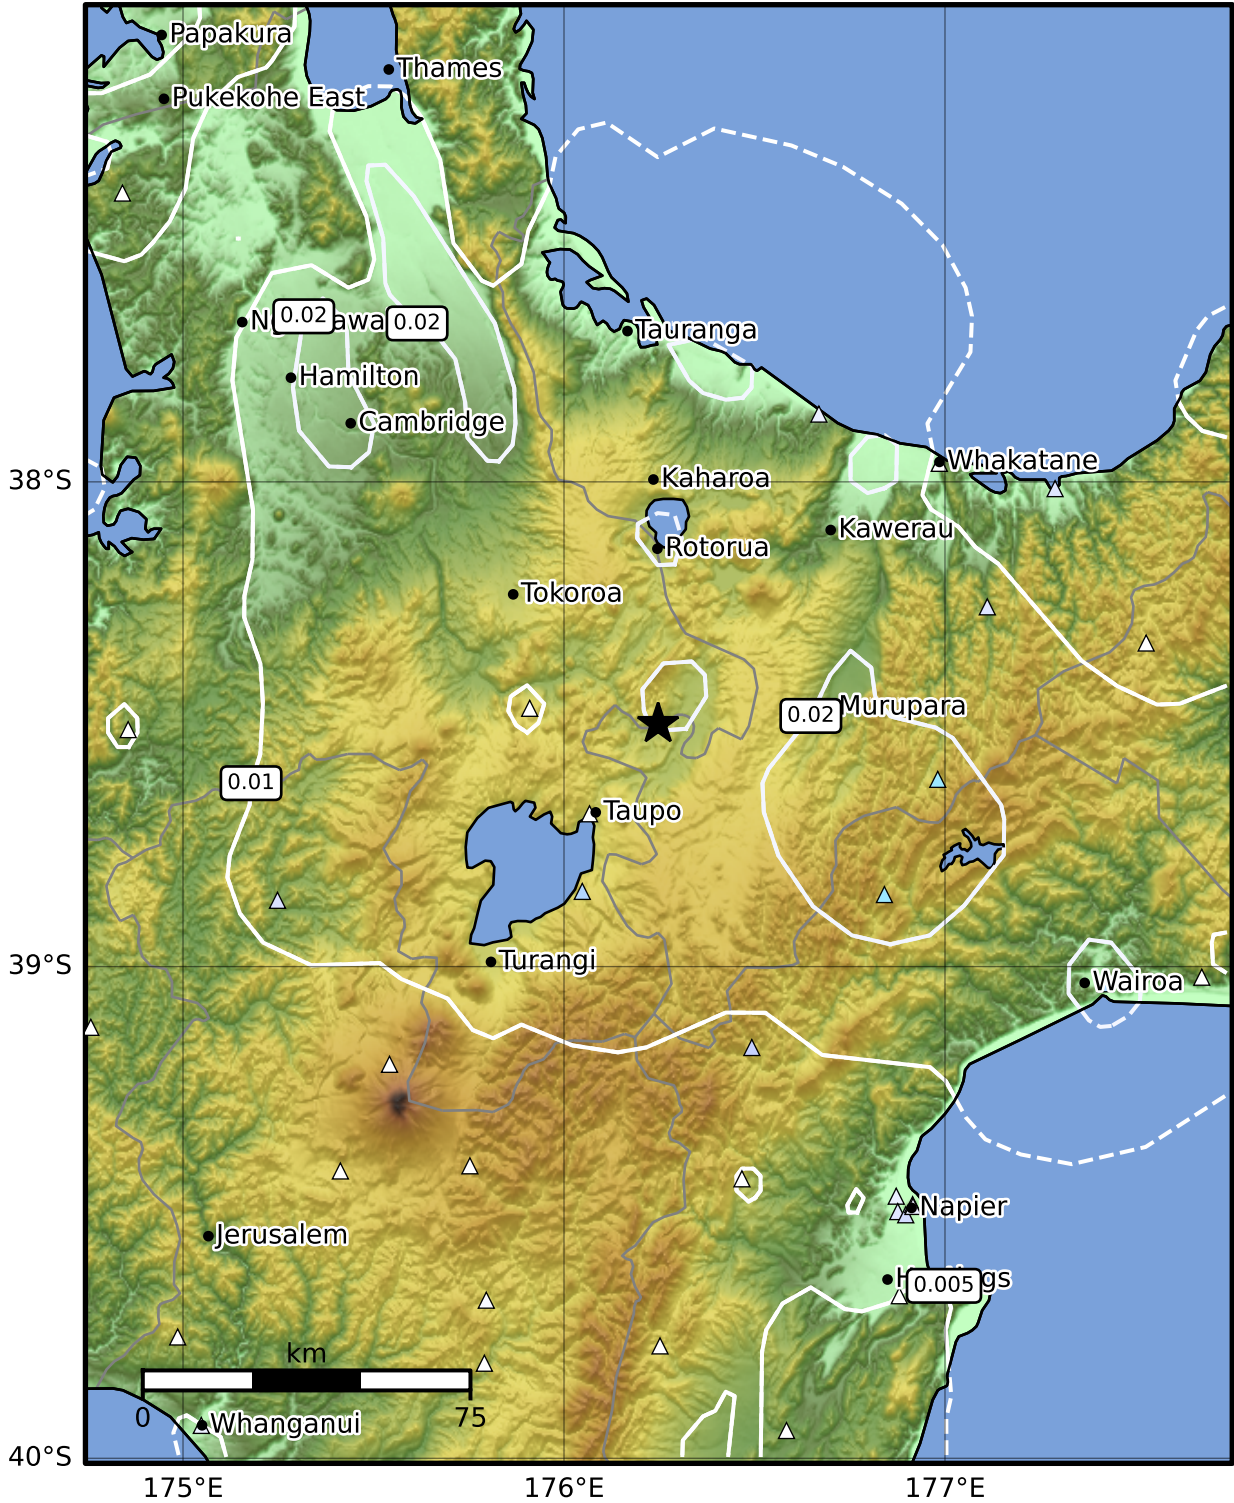

1.0 Second Peak Spectral Acceleration Map GNS Science
ShakeMap: Taupo

May 14, 2024 08:50:59 UTC M4.0 S38.50 E176.25 Depth: 108.4km ID:2024p363158

| | | | | | | | | | | | |
|---------------------|------------|------------|------------|----------|----------|----------|-----------|-----------|-----------|------------|------------|
| SA(1.0) (%g) | 0.1 | 0.2 | 0.5 | 1 | 2 | 5 | 10 | 20 | 50 | 100 | 200 |
|---------------------|------------|------------|------------|----------|----------|----------|-----------|-----------|-----------|------------|------------|

Scale based on Moratalla et al.(2021) and Worden et al.(2012) Version 2: Processed 2024-05-14T09:07:30Z

△ Seismic Instrument ○ Reported Intensity ★ Epicenter