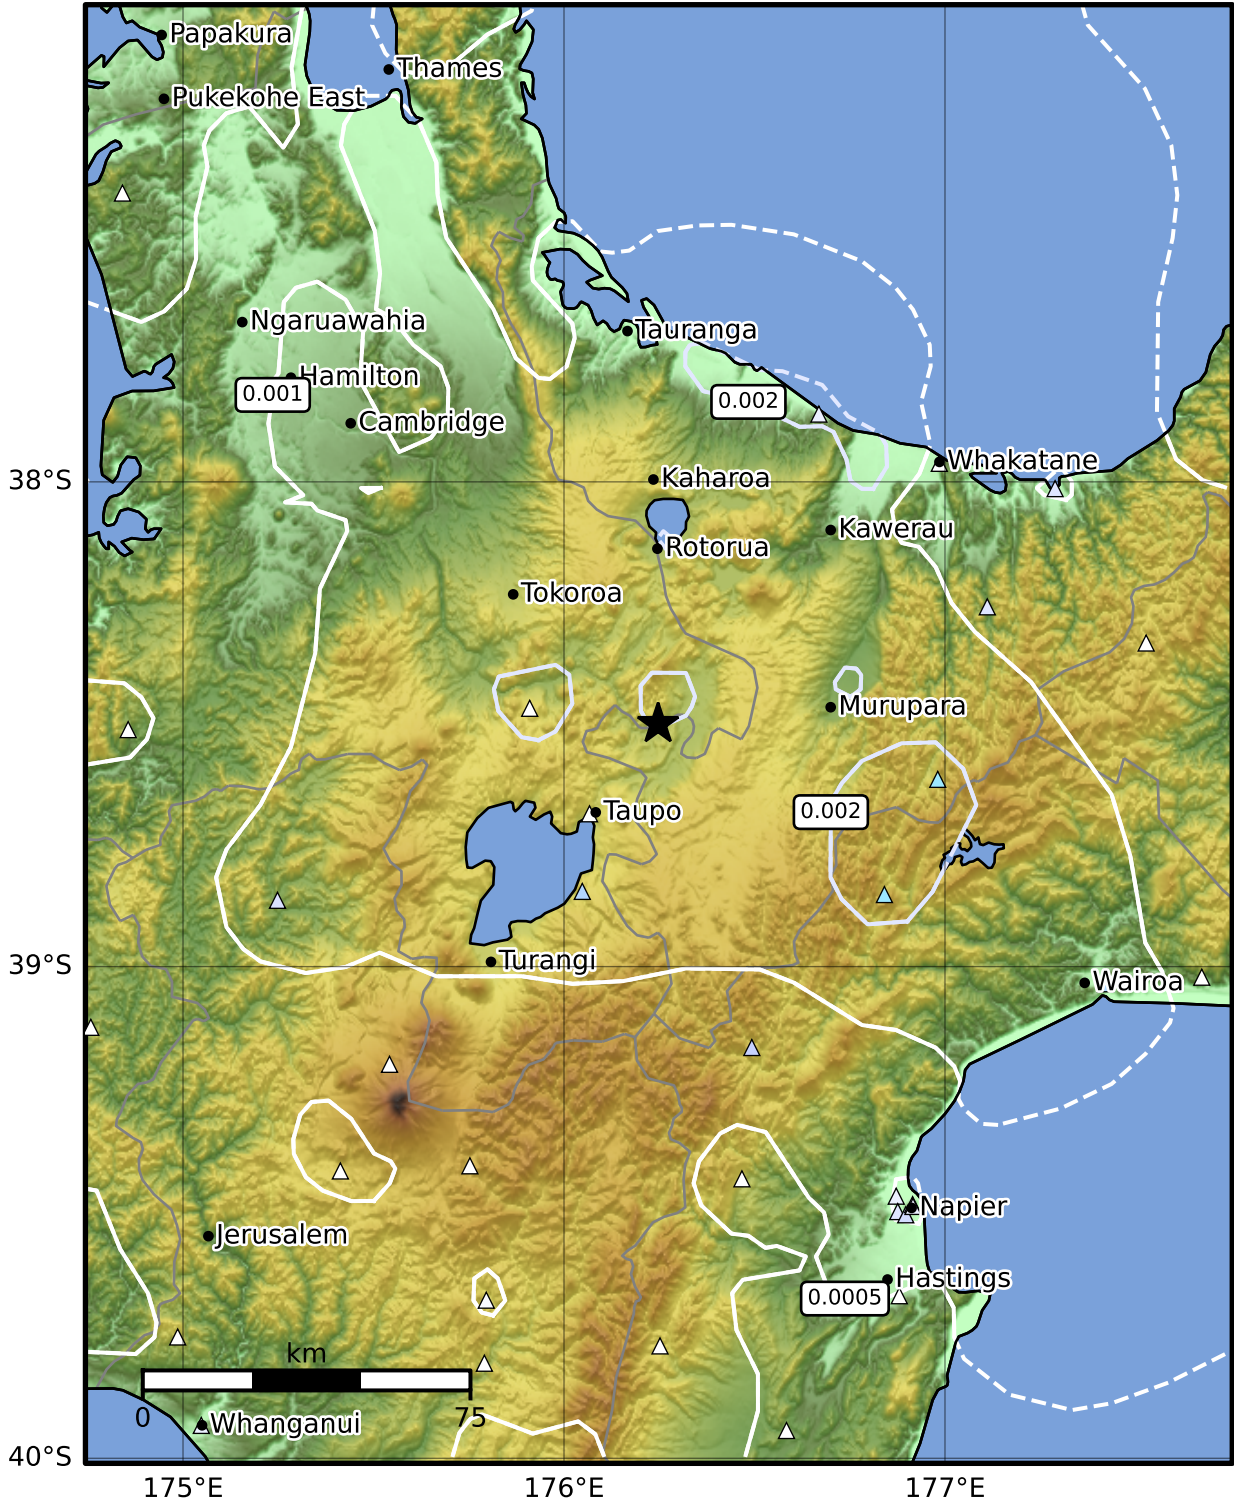

3.0 Second Peak Spectral Acceleration Map GNS Science
ShakeMap: Taupo

May 14, 2024 08:50:59 UTC M4.0 S38.50 E176.25 Depth: 108.4km ID:2024p363158

Scale based on Moratalla et al.(2021) and Worden et al.(2012) Version 2: Processed 2024-05-14T09:07:30Z

△ Seismic Instrument ○ Reported Intensity ★ Epicenter