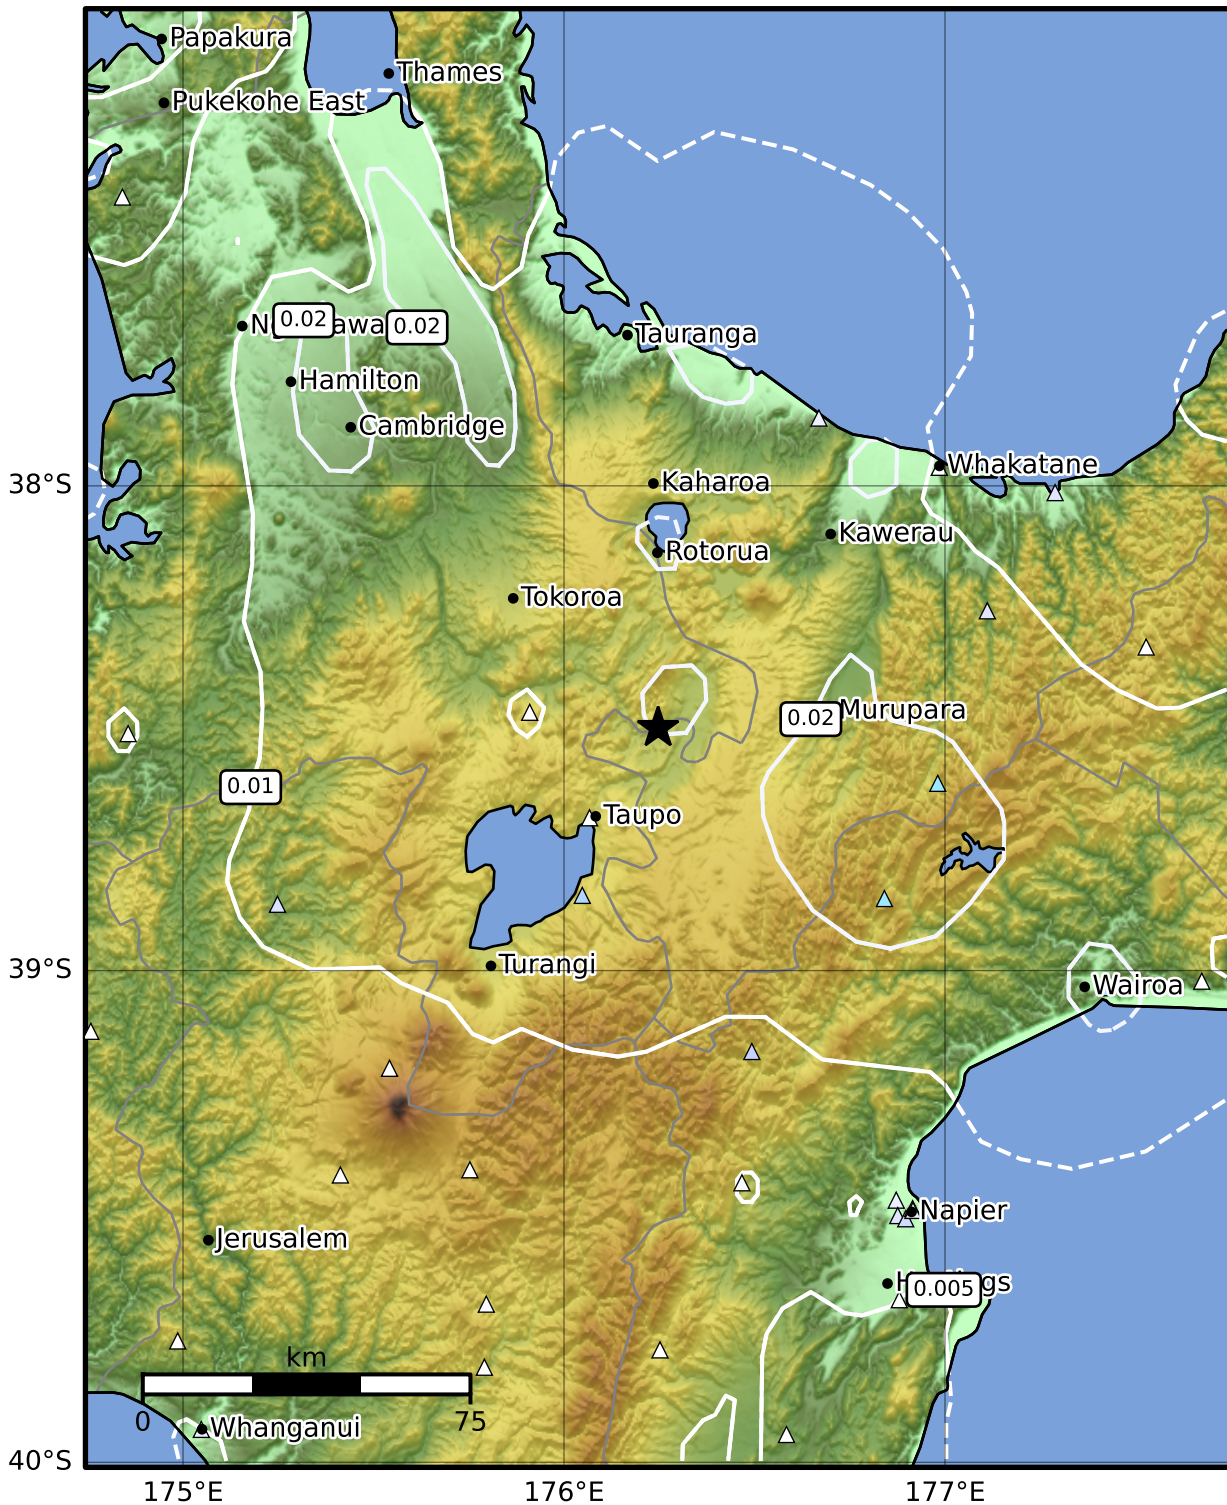

1.0 Second Peak Spectral Acceleration Map GNS Science
ShakeMap: Taupo

May 14, 2024 08:50:59 UTC M4.0 S38.50 E176.25 Depth: 108.4km ID:2024p363158

SA(1.0) (%g)	0.1	0.2	0.5	1	2	5	10	20	50	100	200
---------------------	-----	-----	-----	---	---	---	----	----	----	-----	-----

Scale based on Moratalla et al.(2021) and Worden et al.(2012) Version 3: Processed 2024-05-14T09:18:05Z
 △ Seismic Instrument ○ Reported Intensity ★ Epicenter