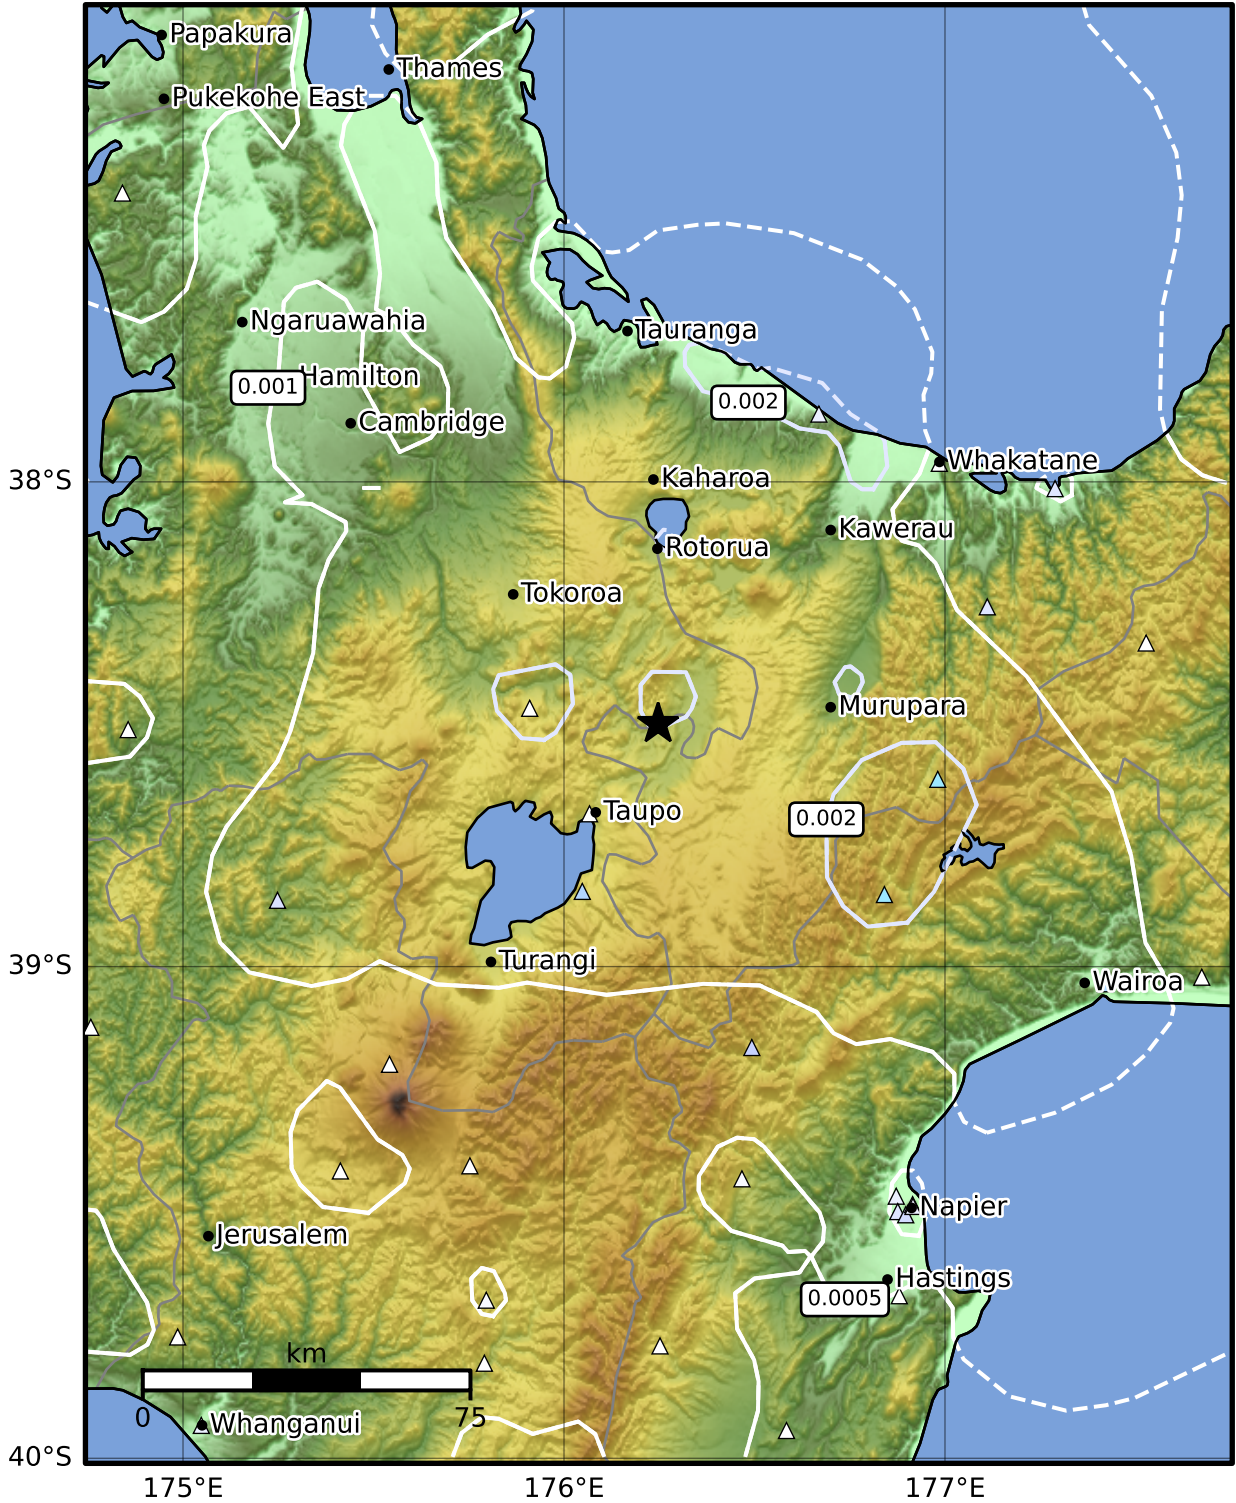

3.0 Second Peak Spectral Acceleration Map GNS Science
ShakeMap: Taupo

May 14, 2024 08:50:59 UTC M4.0 S38.50 E176.25 Depth: 108.4km ID:2024p363158

Scale based on Moratalla et al.(2021) and Worden et al.(2012) Version 3: Processed 2024-05-14T09:18:05Z

△ Seismic Instrument ○ Reported Intensity ★ Epicenter