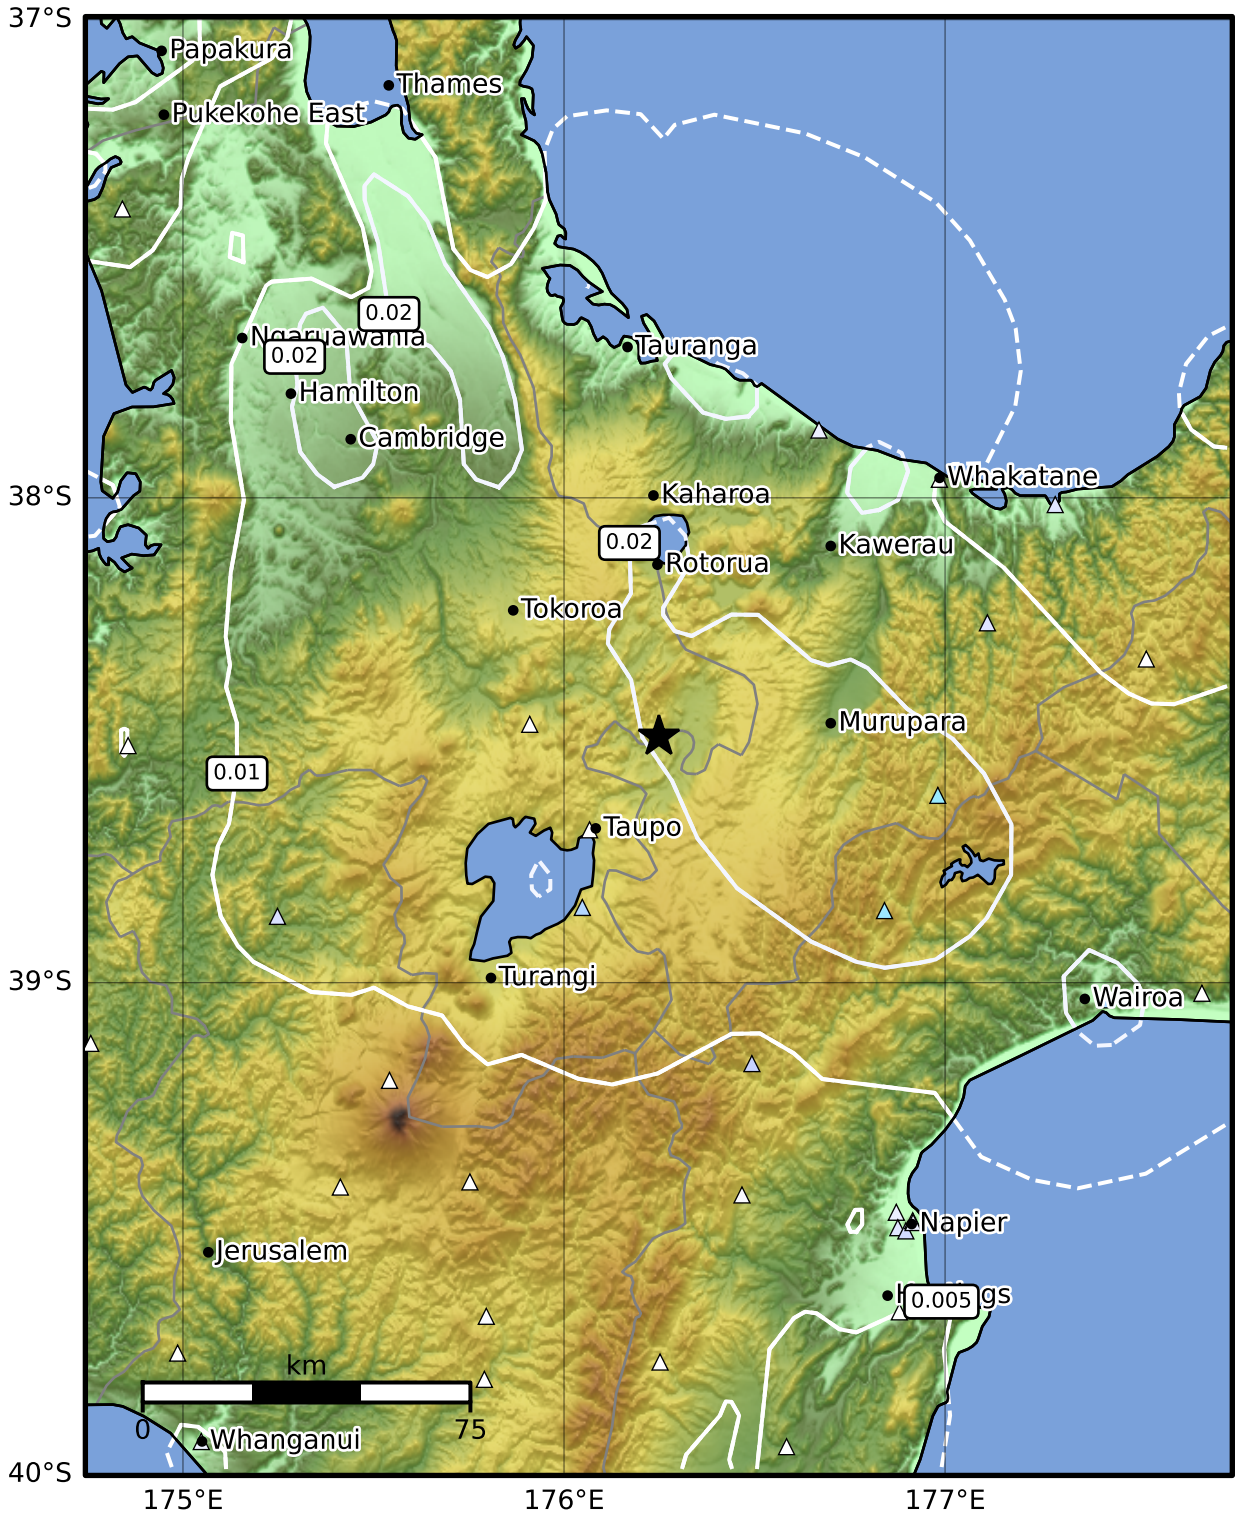

1.0 Second Peak Spectral Acceleration Map GNS Science

ShakeMap: Taupo

May 14, 2024 08:51:00 UTC M4.0 S38.49 E176.25 Depth: 96.2km ID:2024p363158

SA(1.0) (%g)	0.1	0.2	0.5	1	2	5	10	20	50	100	200
--------------	-----	-----	-----	---	---	---	----	----	----	-----	-----

Scale based on Moratalla et al.(2021) and Worden et al.(2012) Version 4: Processed 2024-06-13T23:23:38Z

△ Seismic Instrument ○ Reported Intensity ★ Epicenter