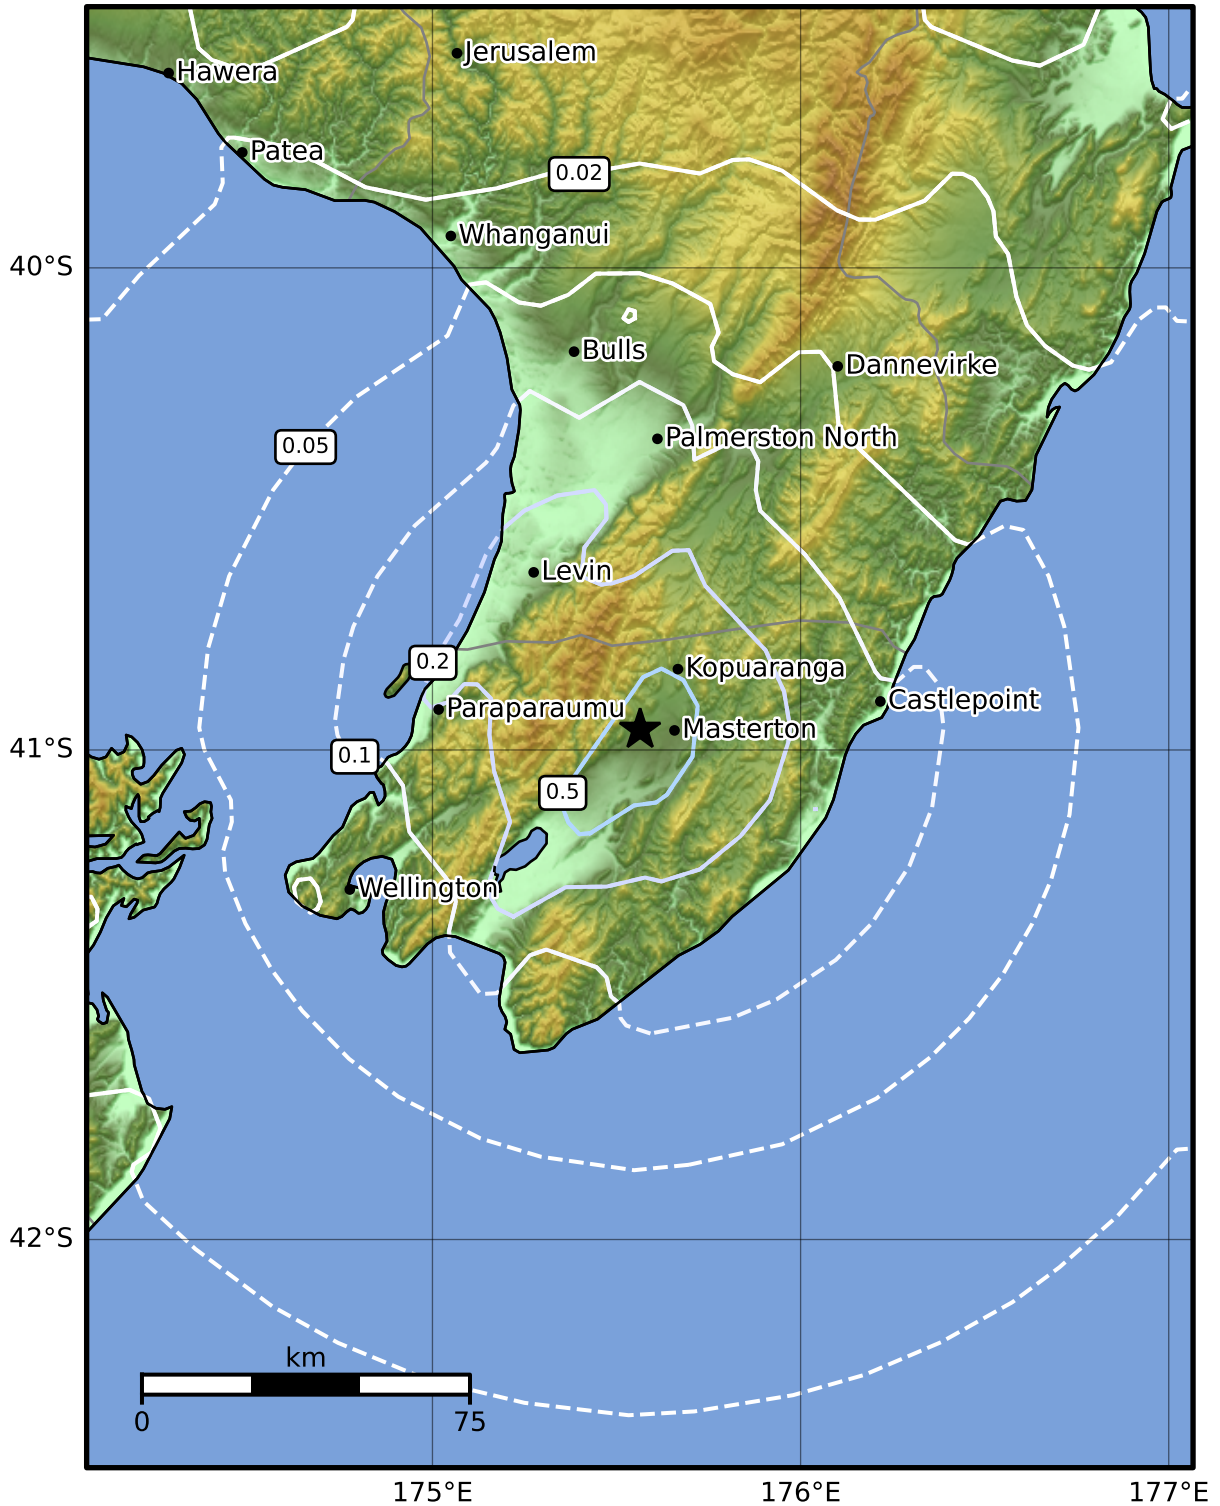

0.3 Second Peak Spectral Acceleration Map GNS Science
 ShakeMap: Wairarapa

May 17, 2024 09:04:14 UTC M3.8 S40.96 E175.56 Depth: 26.1km ID:2024p371291

SA(0.3) (%g)	0.1	0.2	0.5	1	2	5	10	20	50	100	200
--------------	-----	-----	-----	---	---	---	----	----	----	-----	-----

Scale based on Moratalla et al.(2021) and Worden et al.(2012) Version 1: Processed 2024-05-17T09:06:23Z

△ Seismic Instrument ○ Reported Intensity ★ Epicenter