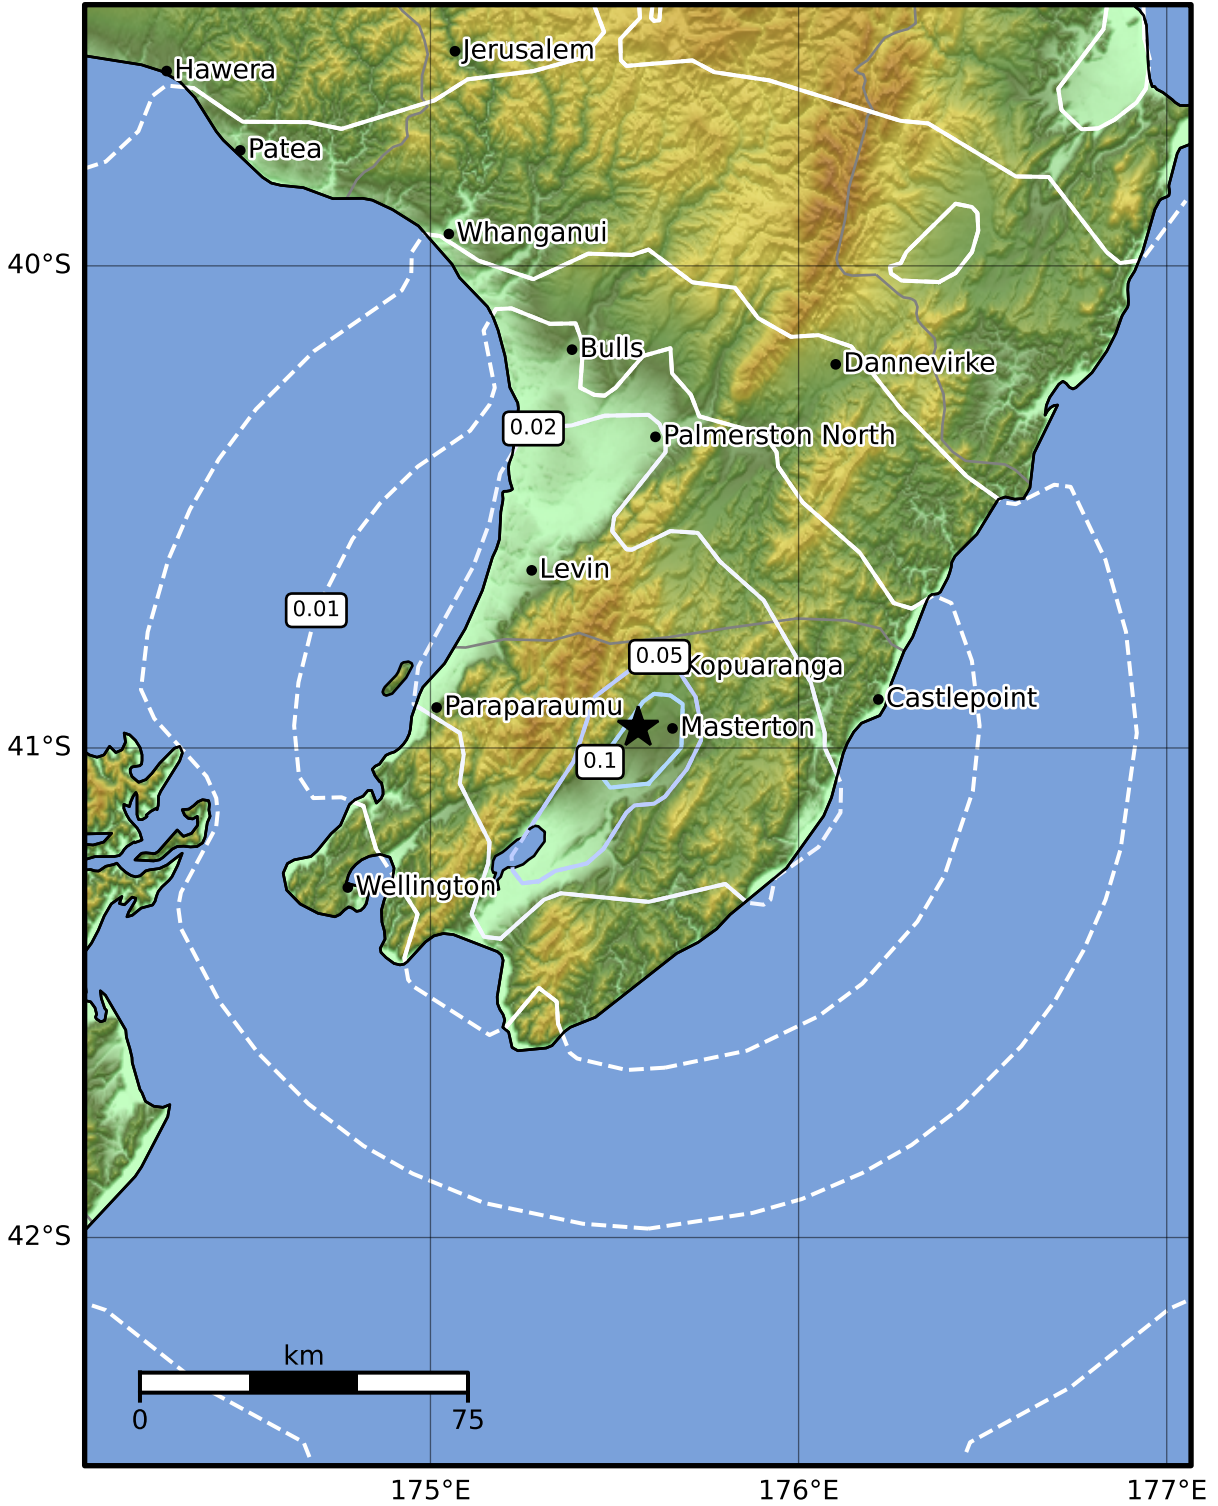

1.0 Second Peak Spectral Acceleration Map GNS Science
 ShakeMap: Wairarapa

May 17, 2024 09:04:14 UTC M3.8 S40.96 E175.56 Depth: 26.1km ID:2024p371291

SA(1.0) (%g)	0.1	0.2	0.5	1	2	5	10	20	50	100	200
---------------------	------------	------------	------------	----------	----------	----------	-----------	-----------	-----------	------------	------------

Scale based on Moratalla et al.(2021) and Worden et al.(2012) Version 1: Processed 2024-05-17T09:06:23Z

△ Seismic Instrument ○ Reported Intensity ★ Epicenter