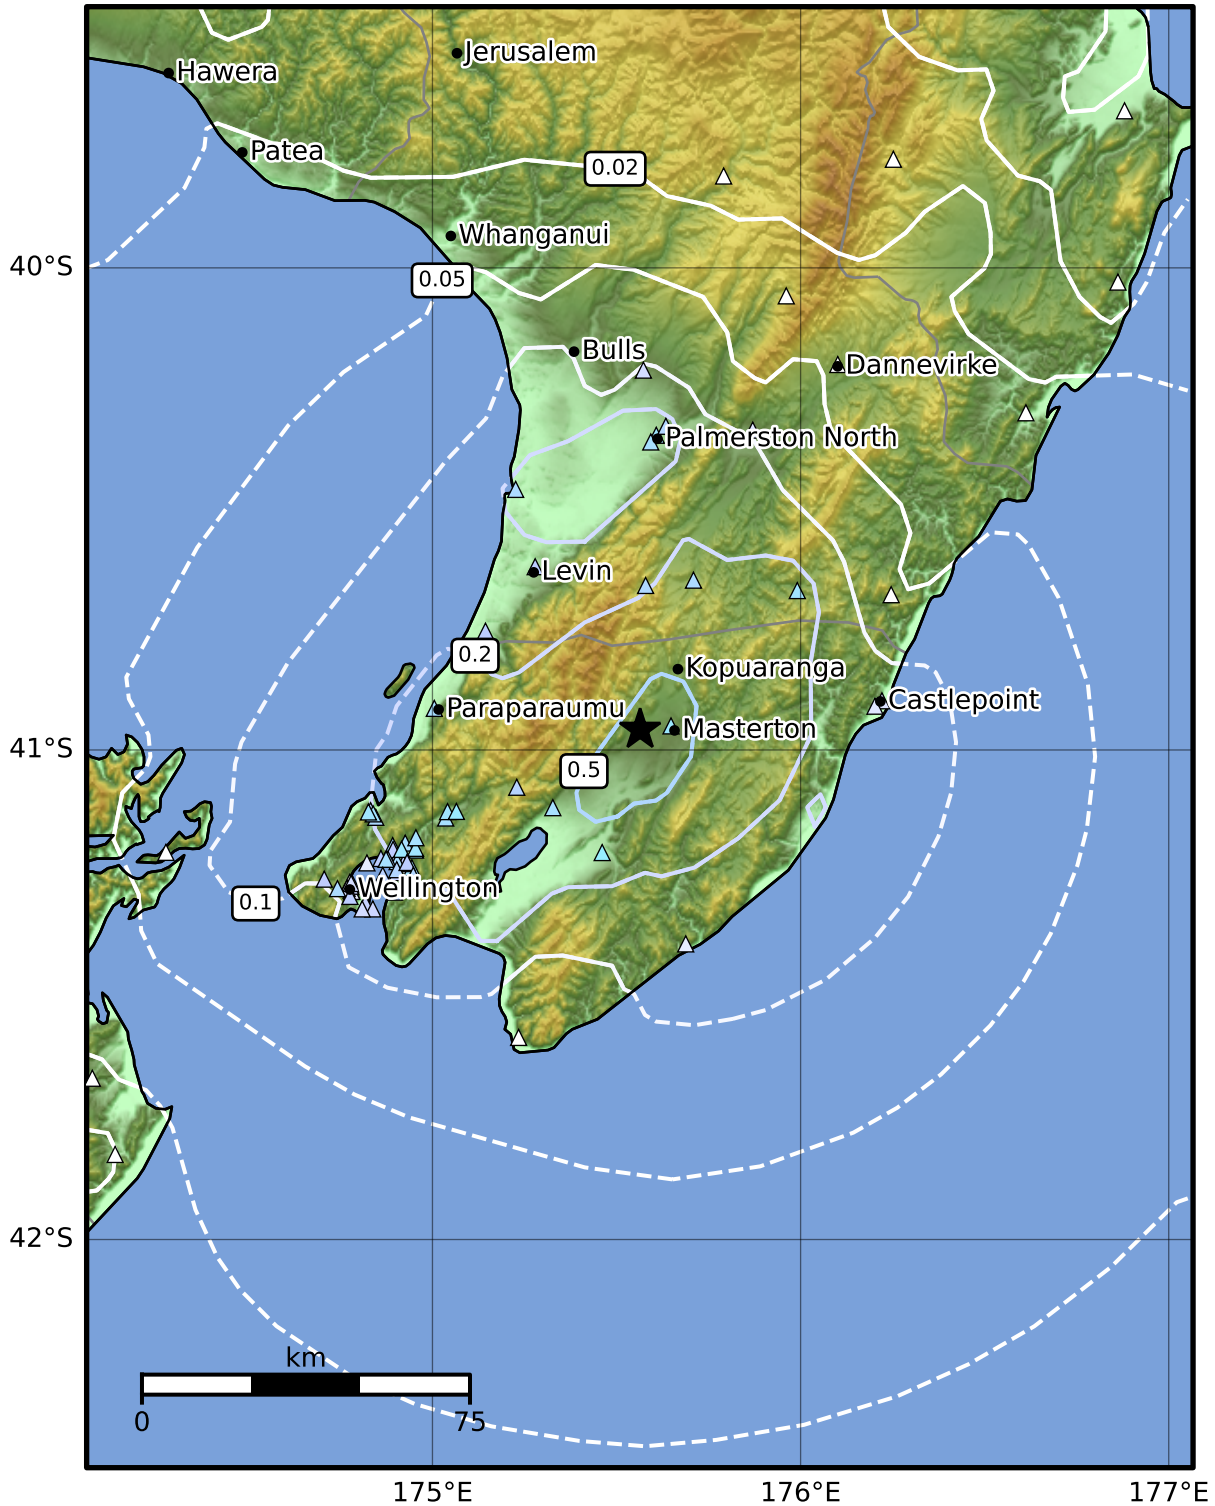

0.3 Second Peak Spectral Acceleration Map GNS Science
ShakeMap: Wairarapa

May 17, 2024 09:04:14 UTC M3.8 S40.96 E175.56 Depth: 26.1km ID:2024p371291

SA(0.3) (%g)	0.1	0.2	0.5	1	2	5	10	20	50	100	200
--------------	-----	-----	-----	---	---	---	----	----	----	-----	-----

Scale based on Moratalla et al.(2021) and Worden et al.(2012) Version 1: Processed 2024-05-17T09:07:26Z

△ Seismic Instrument ○ Reported Intensity ★ Epicenter