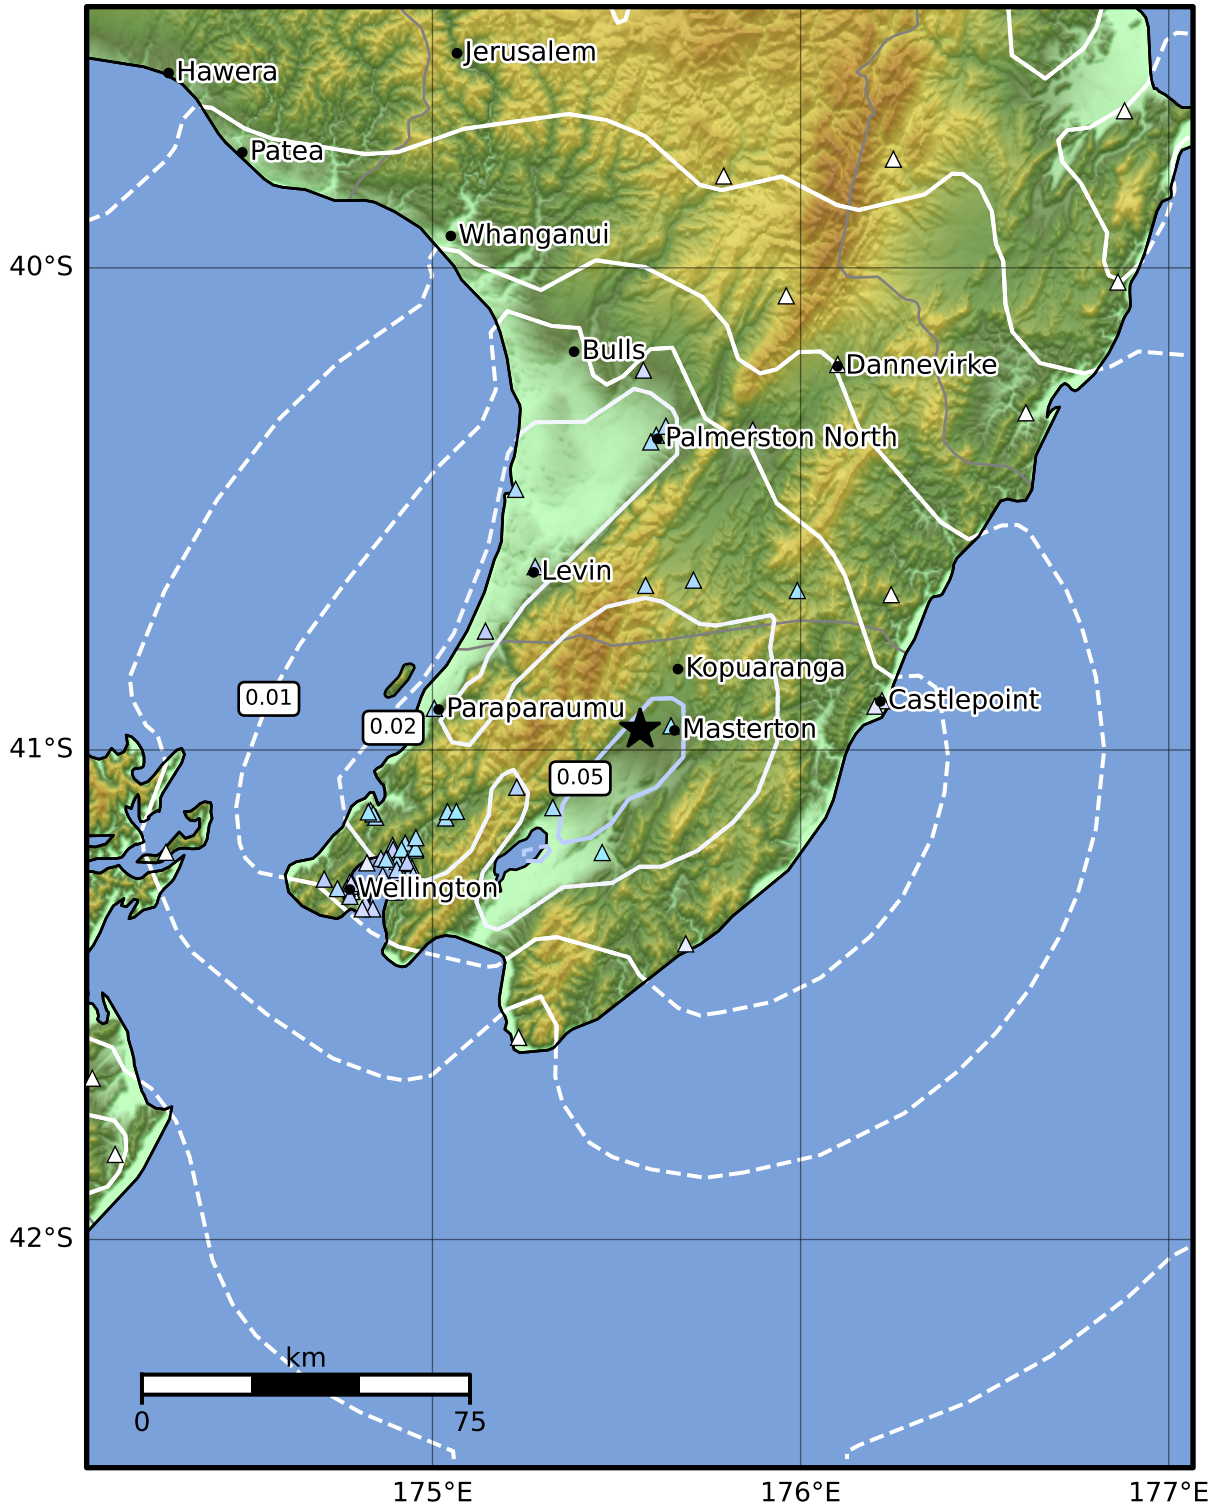

# 1.0 Second Peak Spectral Acceleration Map GNS Science

ShakeMap: Wairarapa

May 17, 2024 09:04:14 UTC M3.8 S40.96 E175.56 Depth: 26.1km ID:2024p371291

SA(1.0) (%g)	0.1	0.2	0.5	1	2	5	10	20	50	100	200
--------------	-----	-----	-----	---	---	---	----	----	----	-----	-----

Scale based on Moratalla et al.(2021) and Worden et al.(2012) Version 1: Processed 2024-05-17T09:07:26Z

△ Seismic Instrument ○ Reported Intensity ★ Epicenter