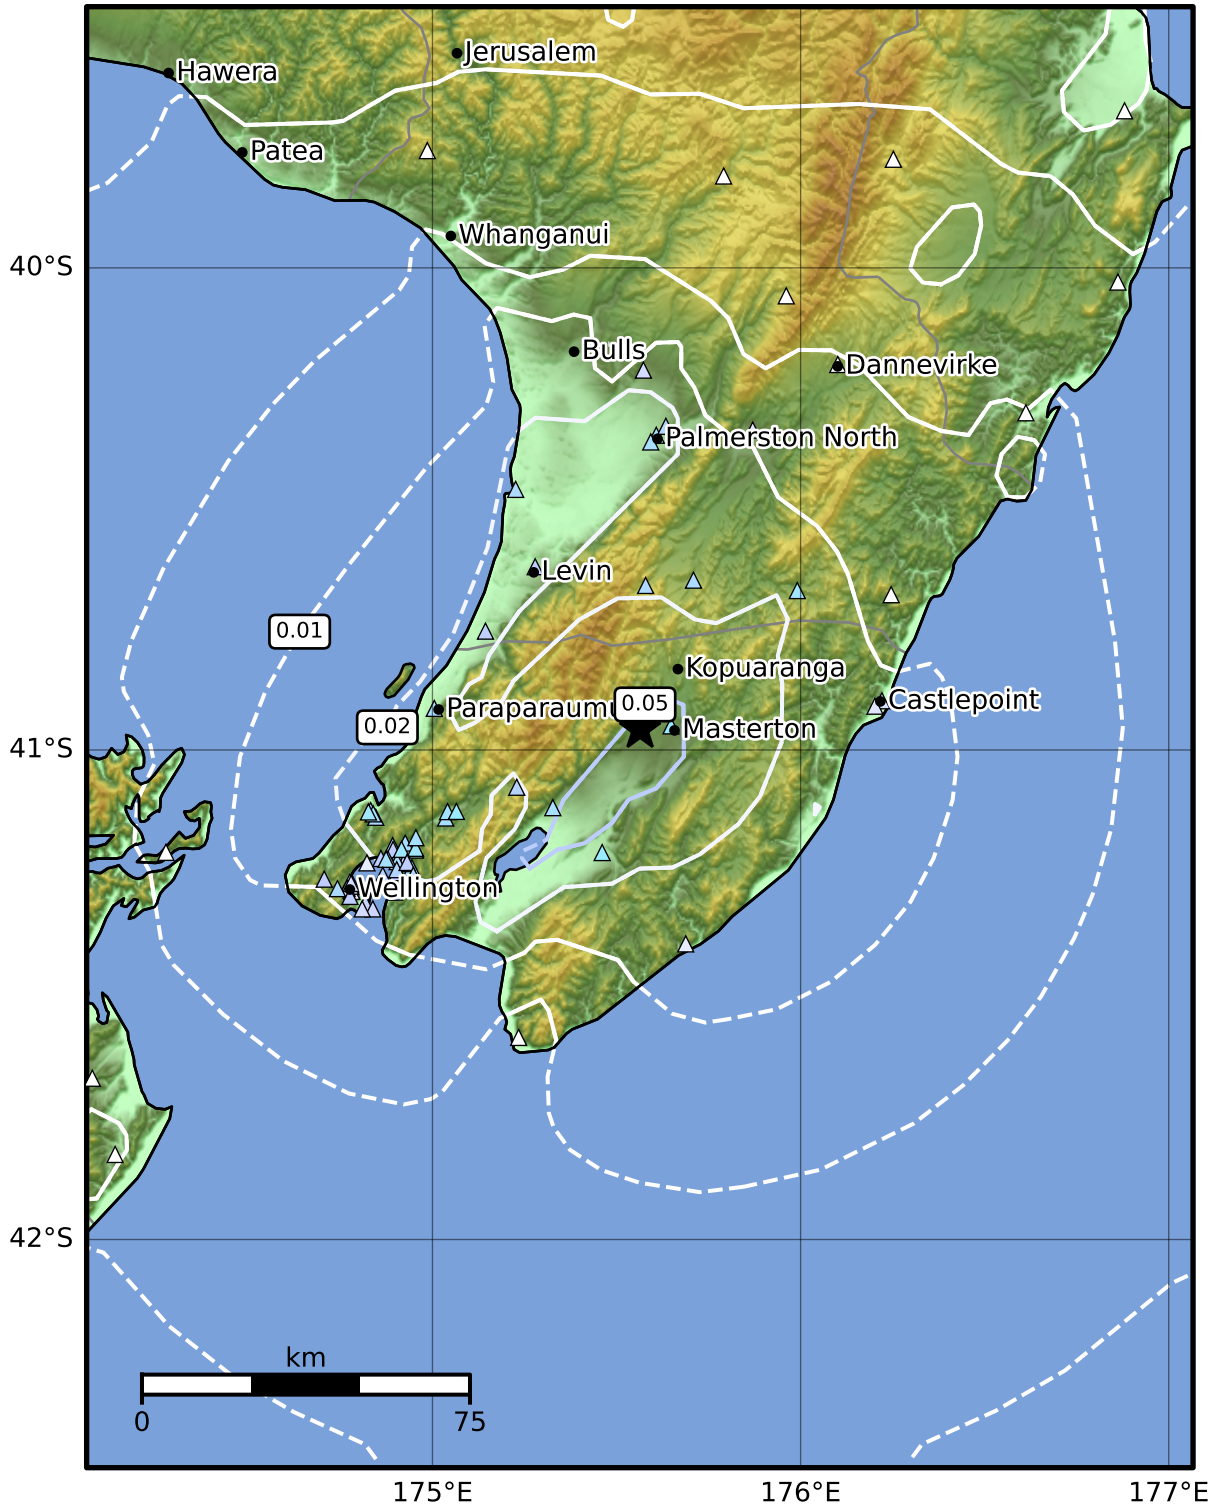

1.0 Second Peak Spectral Acceleration Map GNS Science

ShakeMap: Wairarapa

May 17, 2024 09:04:14 UTC M3.8 S40.96 E175.56 Depth: 26.1km ID:2024p371291

SA(1.0) (%g)	0.1	0.2	0.5	1	2	5	10	20	50	100	200
--------------	-----	-----	-----	---	---	---	----	----	----	-----	-----

Scale based on Moratalla et al.(2021) and Worden et al.(2012) Version 2: Processed 2024-05-17T09:17:43Z

△ Seismic Instrument ○ Reported Intensity ★ Epicenter