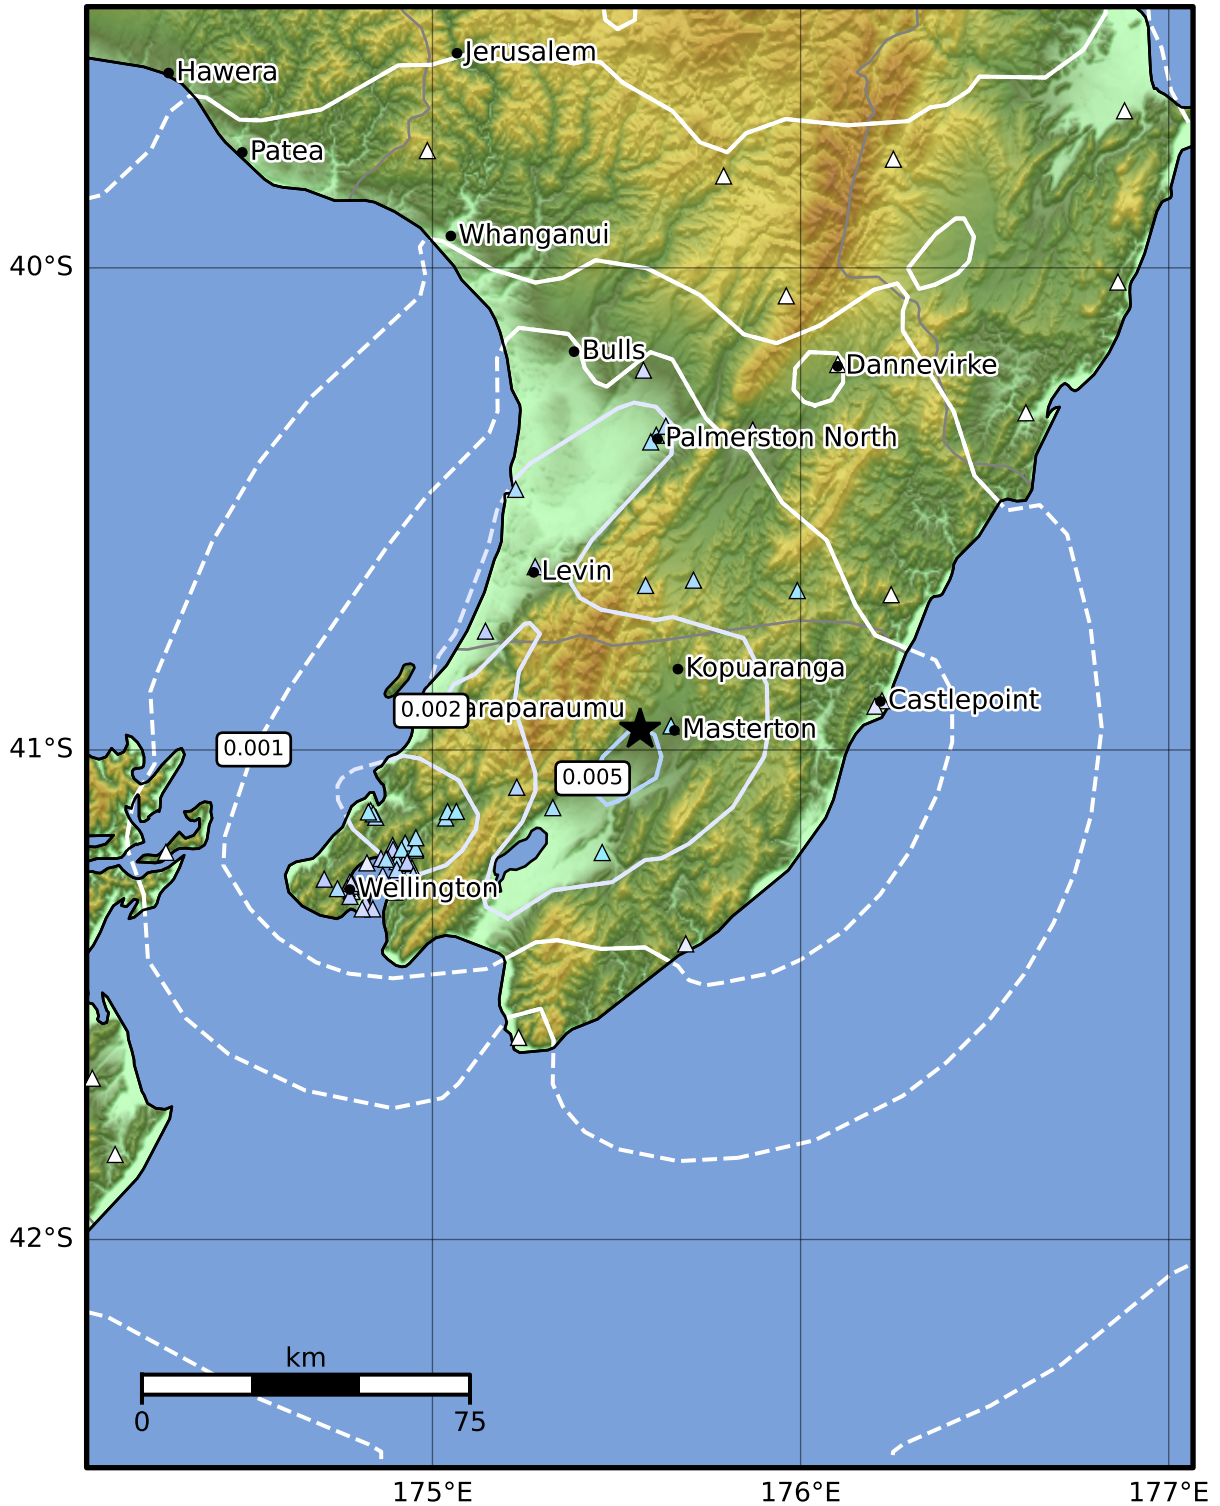

### 3.0 Second Peak Spectral Acceleration Map GNS Science

ShakeMap: Wairarapa

May 17, 2024 09:04:14 UTC M3.8 S40.96 E175.56 Depth: 26.1km ID:2024p371291

Scale based on Moratalla et al.(2021) and Worden et al.(2012) Version 2: Processed 2024-05-17T09:17:43Z

△ Seismic Instrument ○ Reported Intensity ★ Epicenter