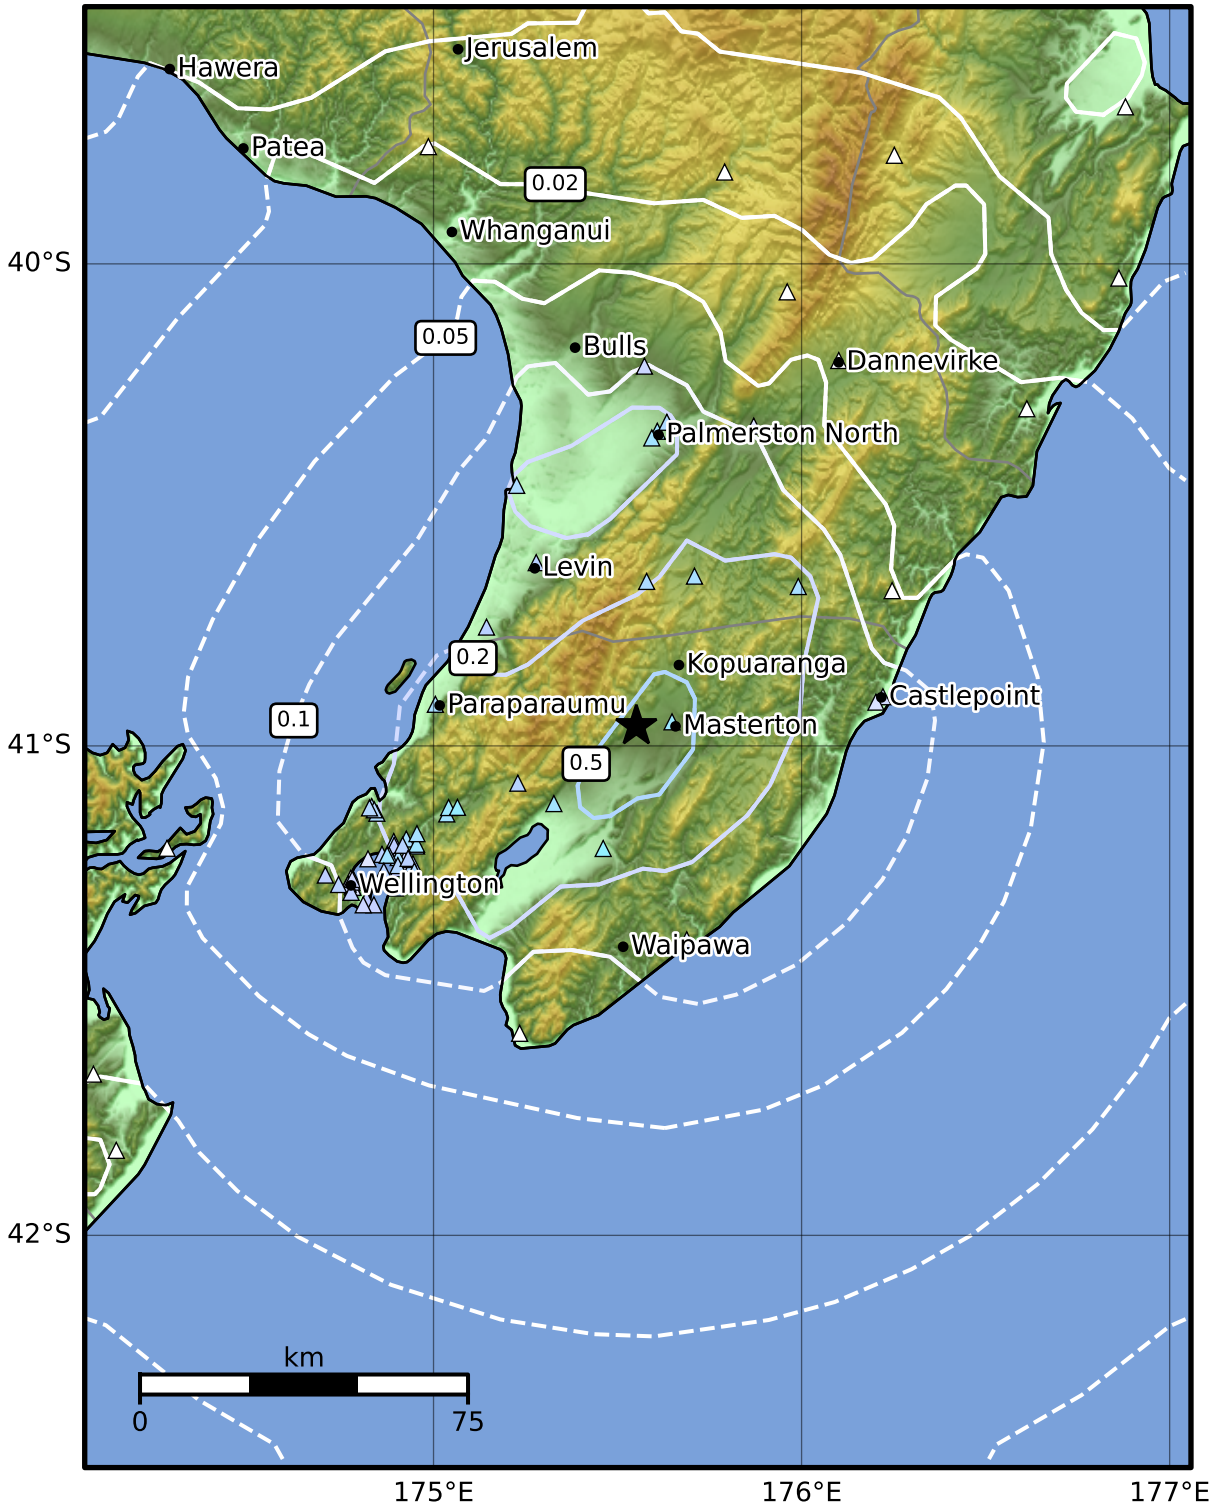

0.3 Second Peak Spectral Acceleration Map GNS Science

ShakeMap: Wairarapa

May 17, 2024 09:04:14 UTC M3.6 S40.96 E175.55 Depth: 25.8km ID:2024p371291

SA(0.3) (%g)	0.1	0.2	0.5	1	2	5	10	20	50	100	200
--------------	-----	-----	-----	---	---	---	----	----	----	-----	-----

Scale based on Moratalla et al.(2021) and Worden et al.(2012) Version 2: Processed 2024-05-17T09:18:55Z

△ Seismic Instrument ○ Reported Intensity ★ Epicenter