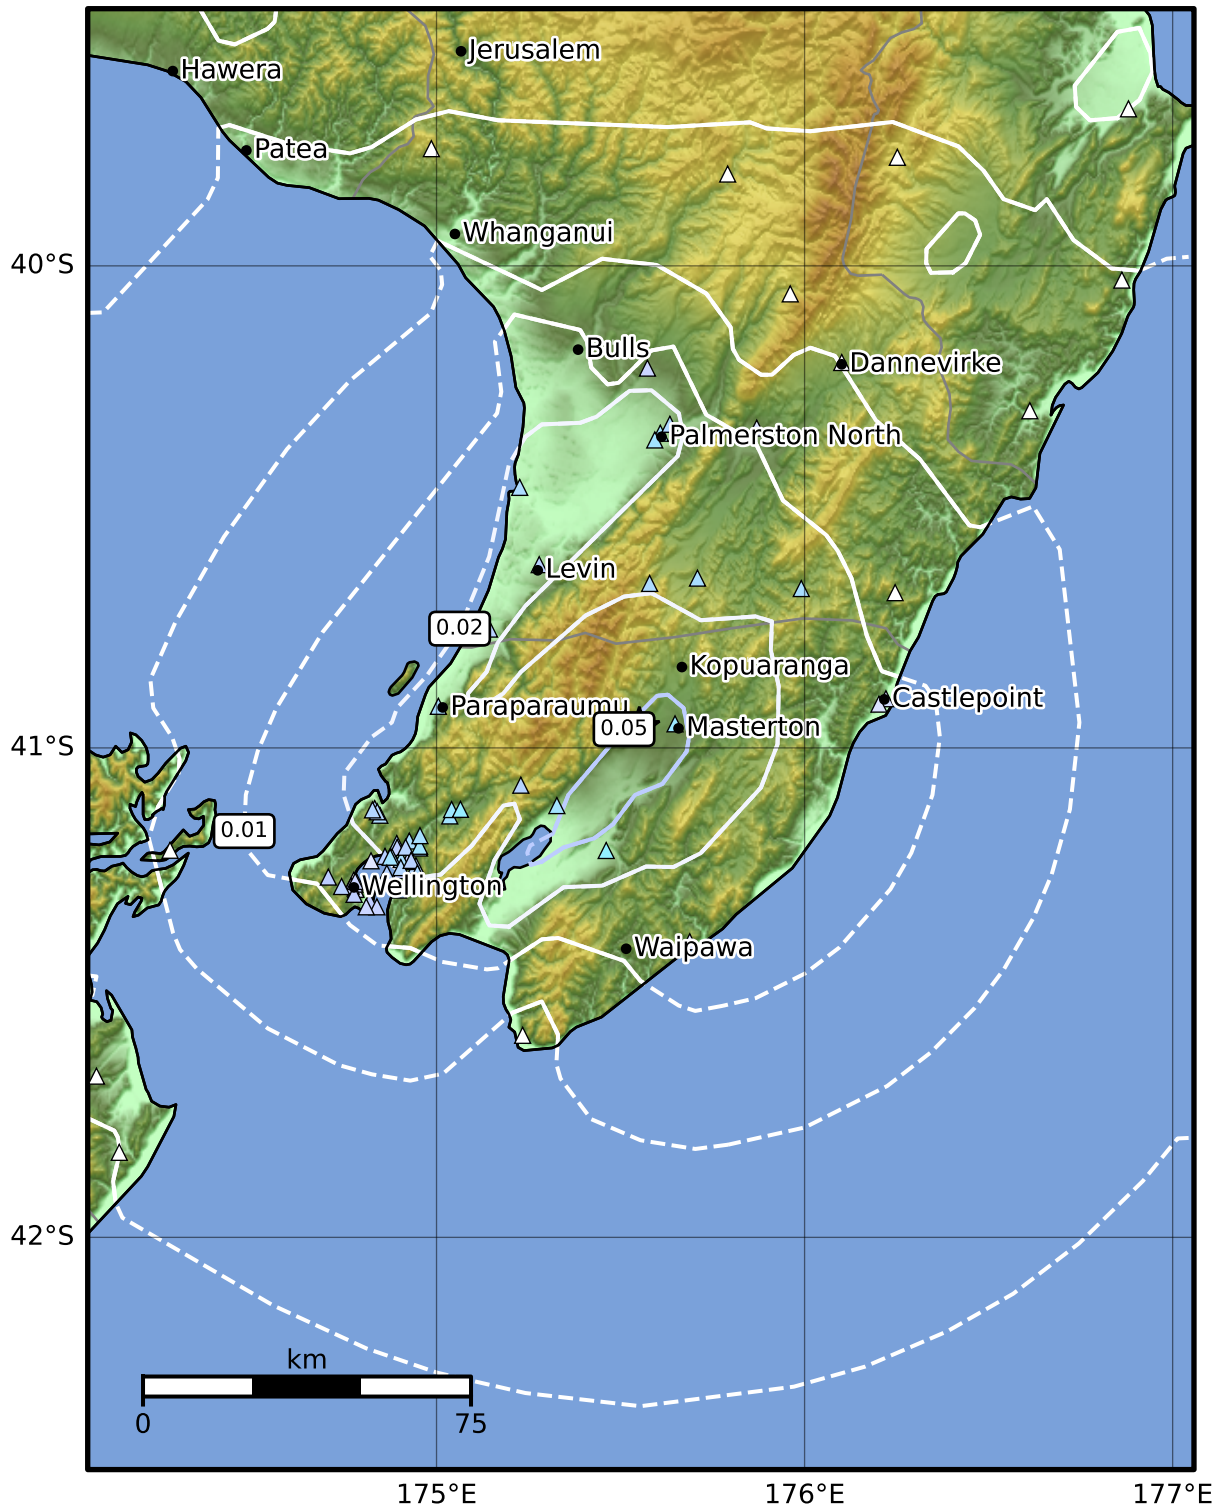

1.0 Second Peak Spectral Acceleration Map GNS Science

ShakeMap: Wairarapa

May 17, 2024 09:04:14 UTC M3.6 S40.96 E175.55 Depth: 25.8km ID:2024p371291

SA(1.0) (%g)	0.1	0.2	0.5	1	2	5	10	20	50	100	200
--------------	-----	-----	-----	---	---	---	----	----	----	-----	-----

Scale based on Moratalla et al.(2021) and Worden et al.(2012) Version 2: Processed 2024-05-17T09:18:55Z

△ Seismic Instrument ○ Reported Intensity ★ Epicenter