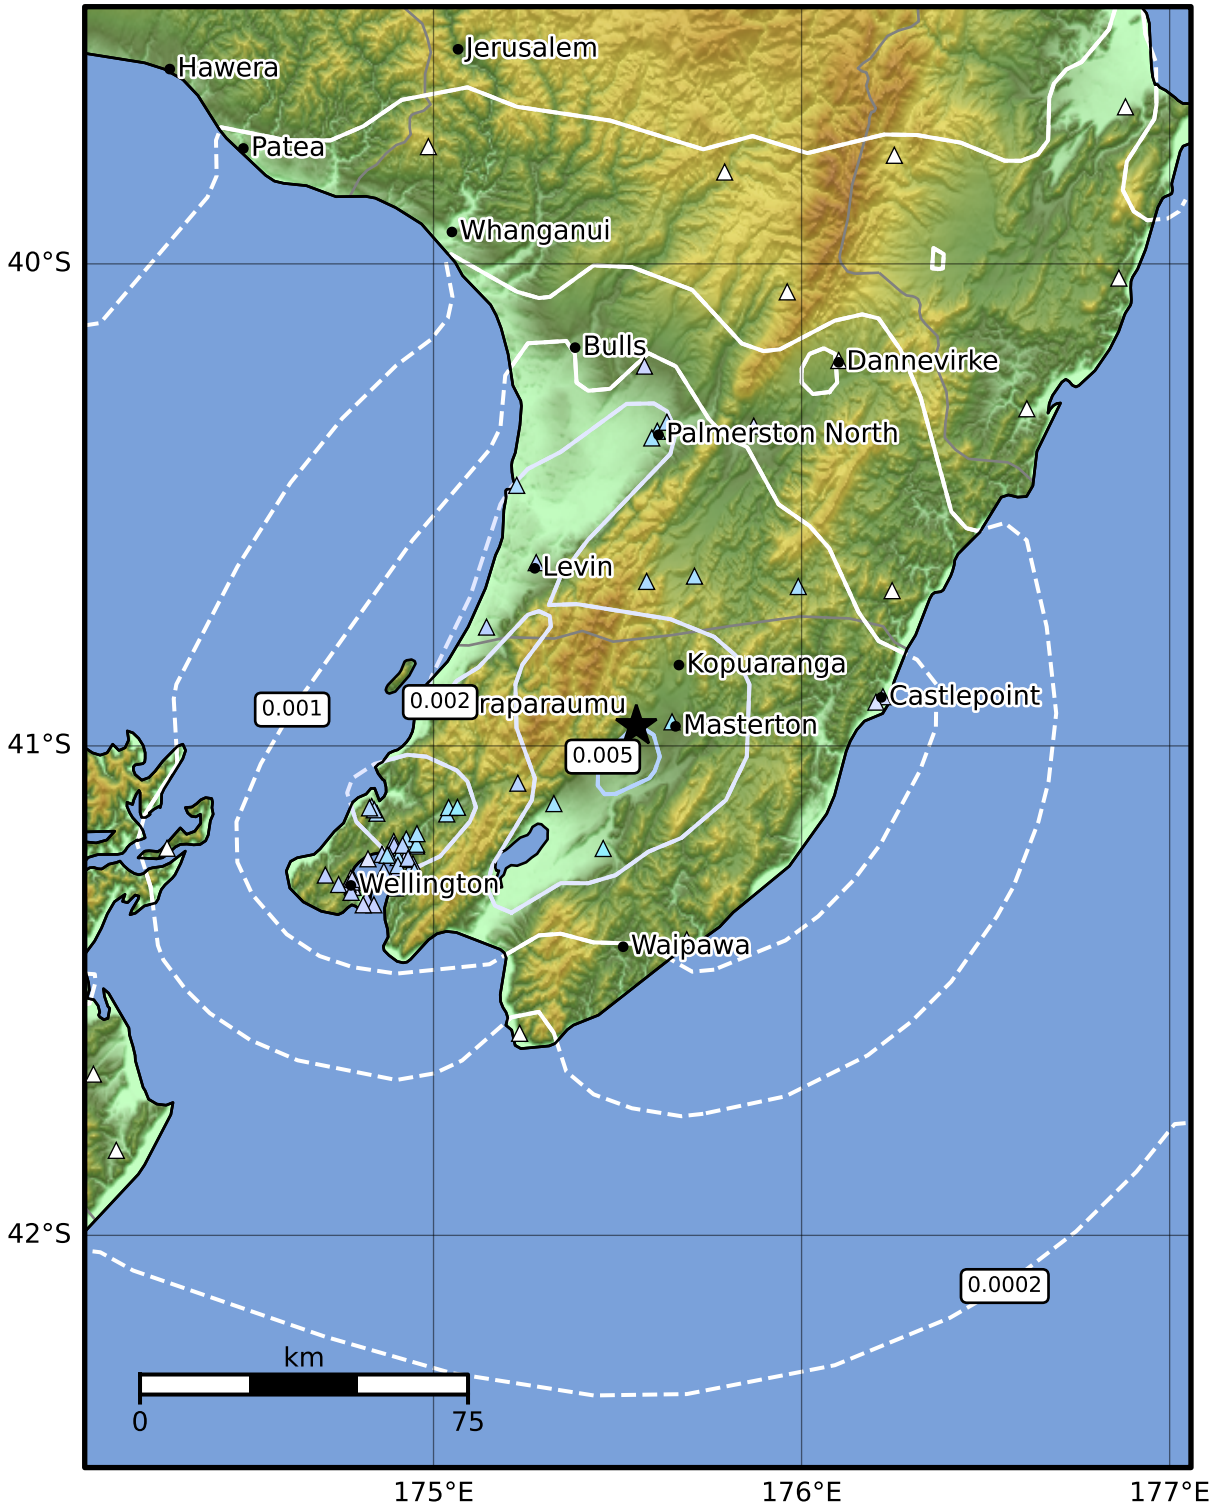

3.0 Second Peak Spectral Acceleration Map GNS Science

ShakeMap: Wairarapa

May 17, 2024 09:04:14 UTC M3.6 S40.96 E175.55 Depth: 25.8km ID:2024p371291

Scale based on Moratalla et al.(2021) and Worden et al.(2012) Version 2: Processed 2024-05-17T09:18:55Z

△ Seismic Instrument ○ Reported Intensity ★ Epicenter