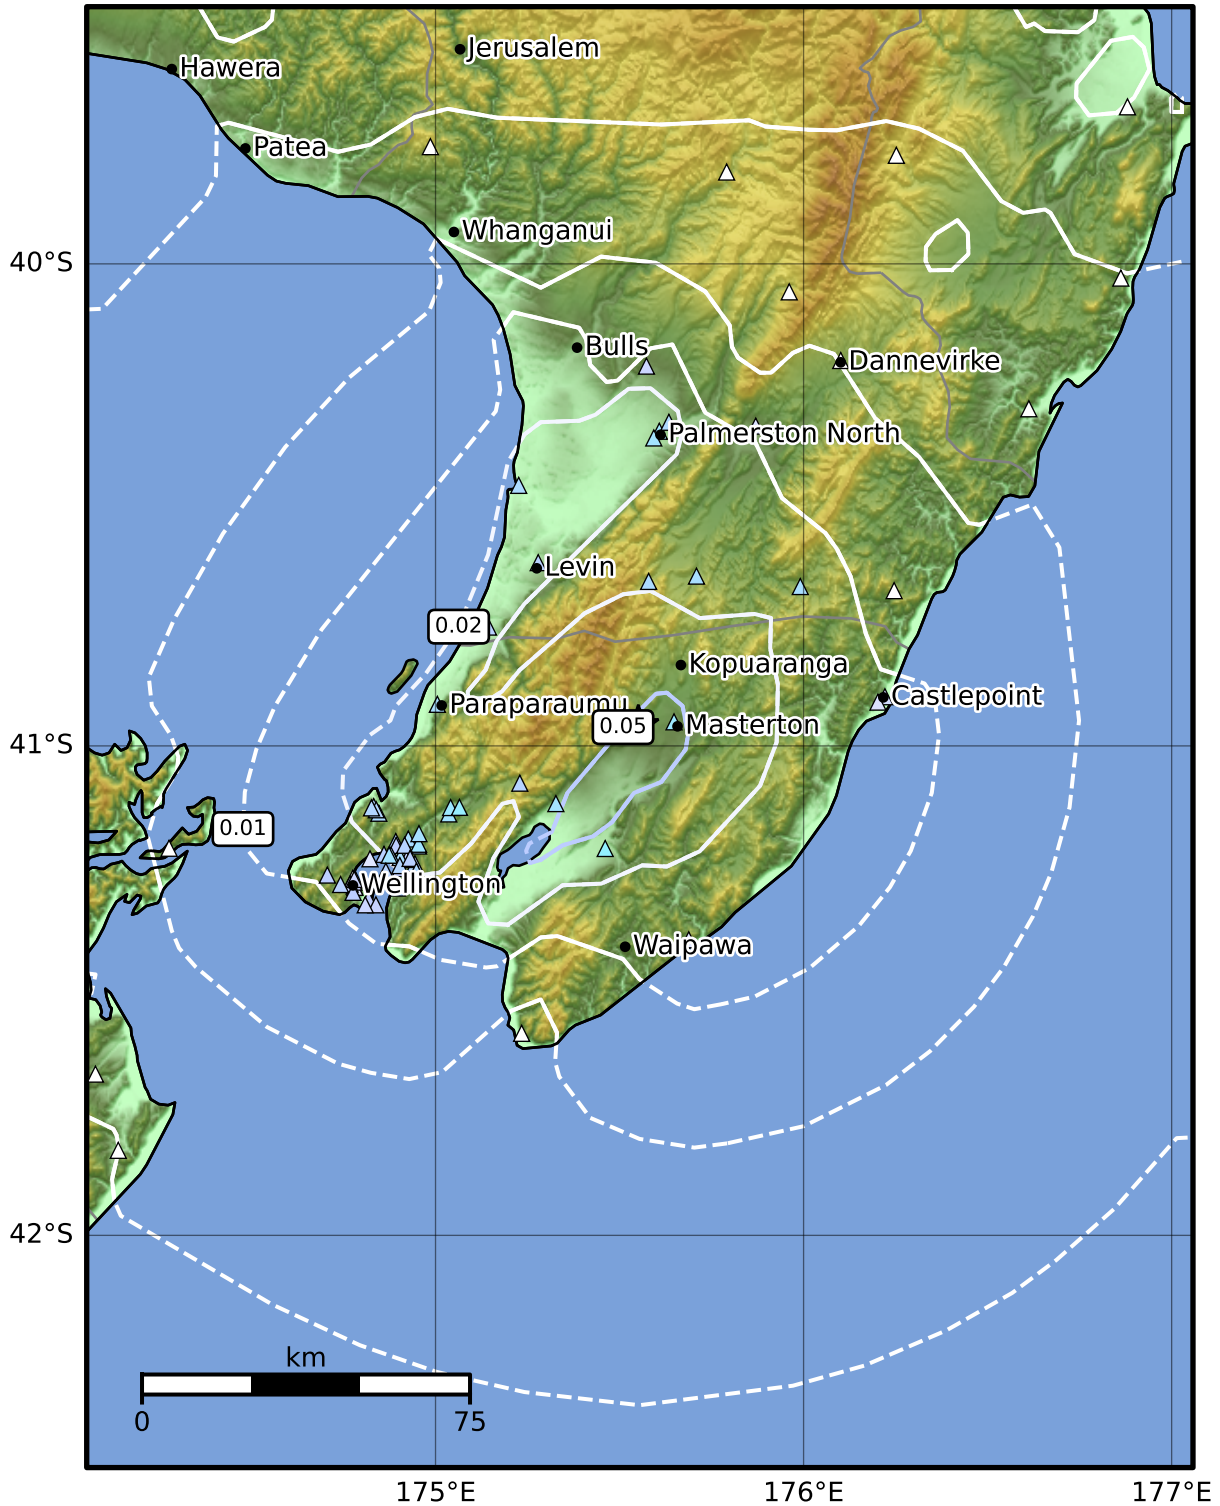

1.0 Second Peak Spectral Acceleration Map GNS Science

ShakeMap: Wairarapa

May 17, 2024 09:04:14 UTC M3.6 S40.96 E175.55 Depth: 25.8km ID:2024p371291

SA(1.0) (%g)	0.1	0.2	0.5	1	2	5	10	20	50	100	200
--------------	-----	-----	-----	---	---	---	----	----	----	-----	-----

Scale based on Moratalla et al.(2021) and Worden et al.(2012) Version 2: Processed 2024-05-17T09:26:50Z

△ Seismic Instrument ○ Reported Intensity ★ Epicenter