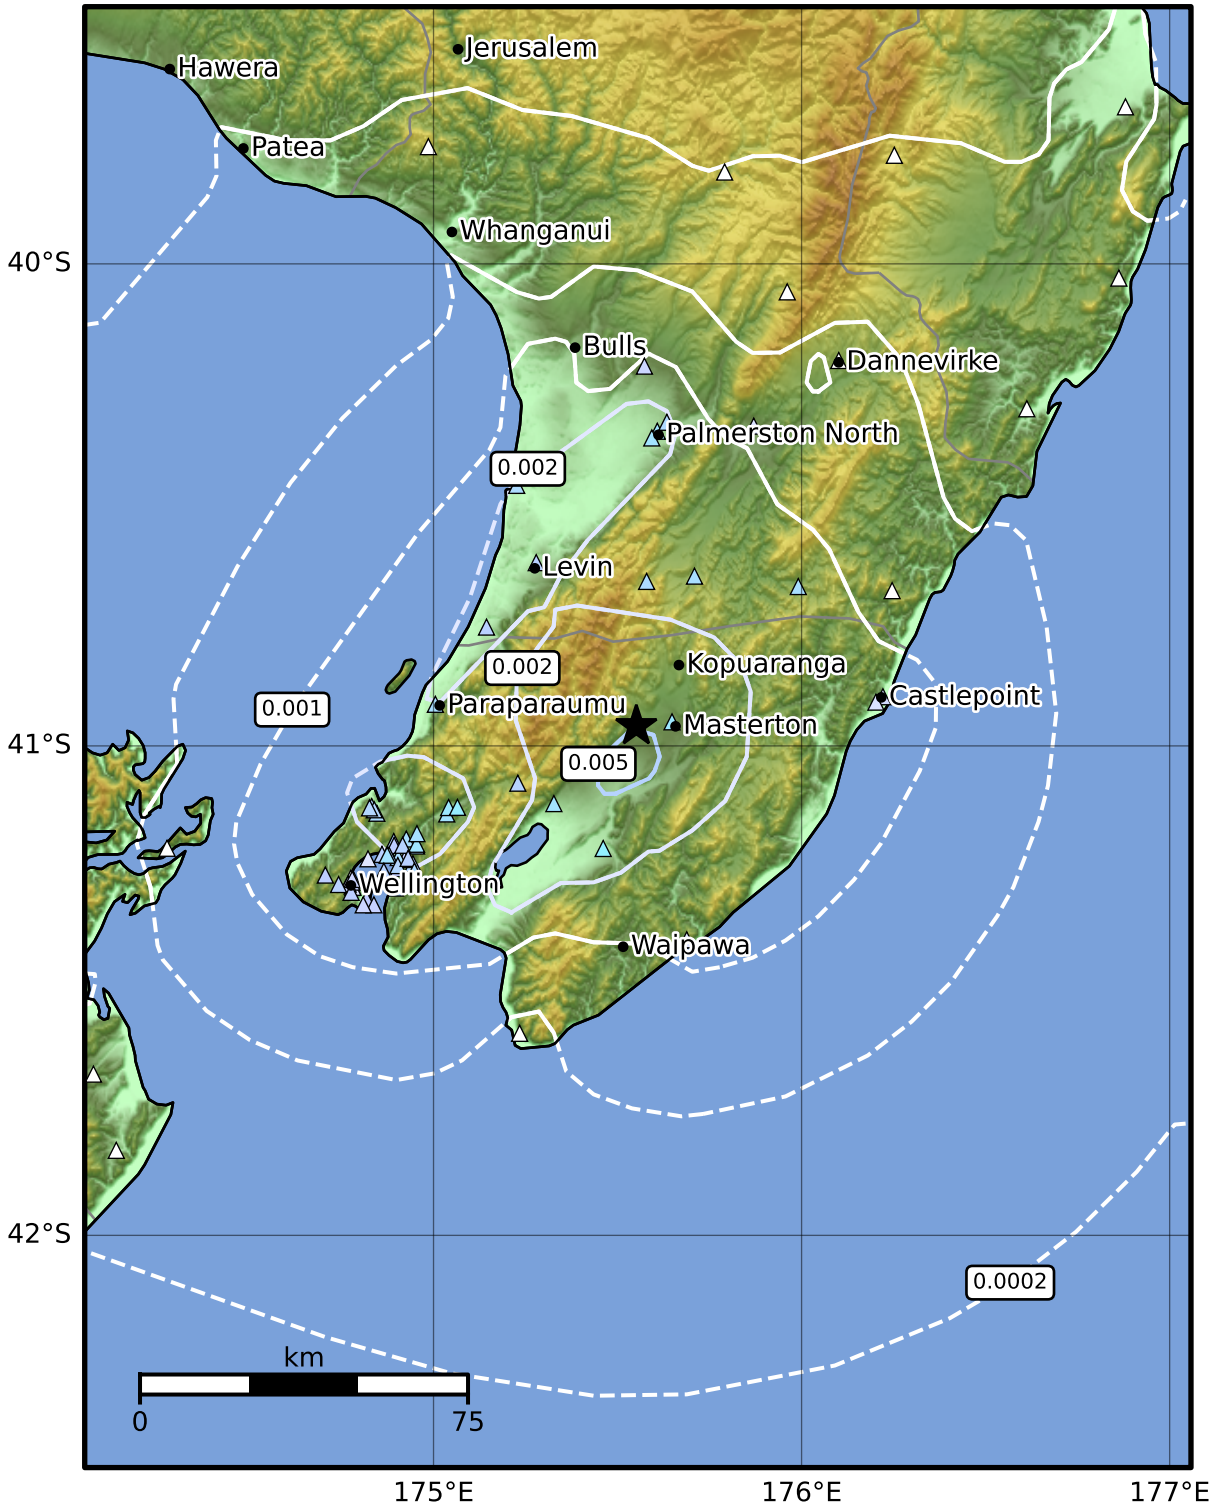

3.0 Second Peak Spectral Acceleration Map GNS Science

ShakeMap: Wairarapa

May 17, 2024 09:04:14 UTC M3.6 S40.96 E175.55 Depth: 25.8km ID:2024p371291

Scale based on Moratalla et al.(2021) and Worden et al.(2012) Version 2: Processed 2024-05-17T09:26:50Z

△ Seismic Instrument ○ Reported Intensity ★ Epicenter