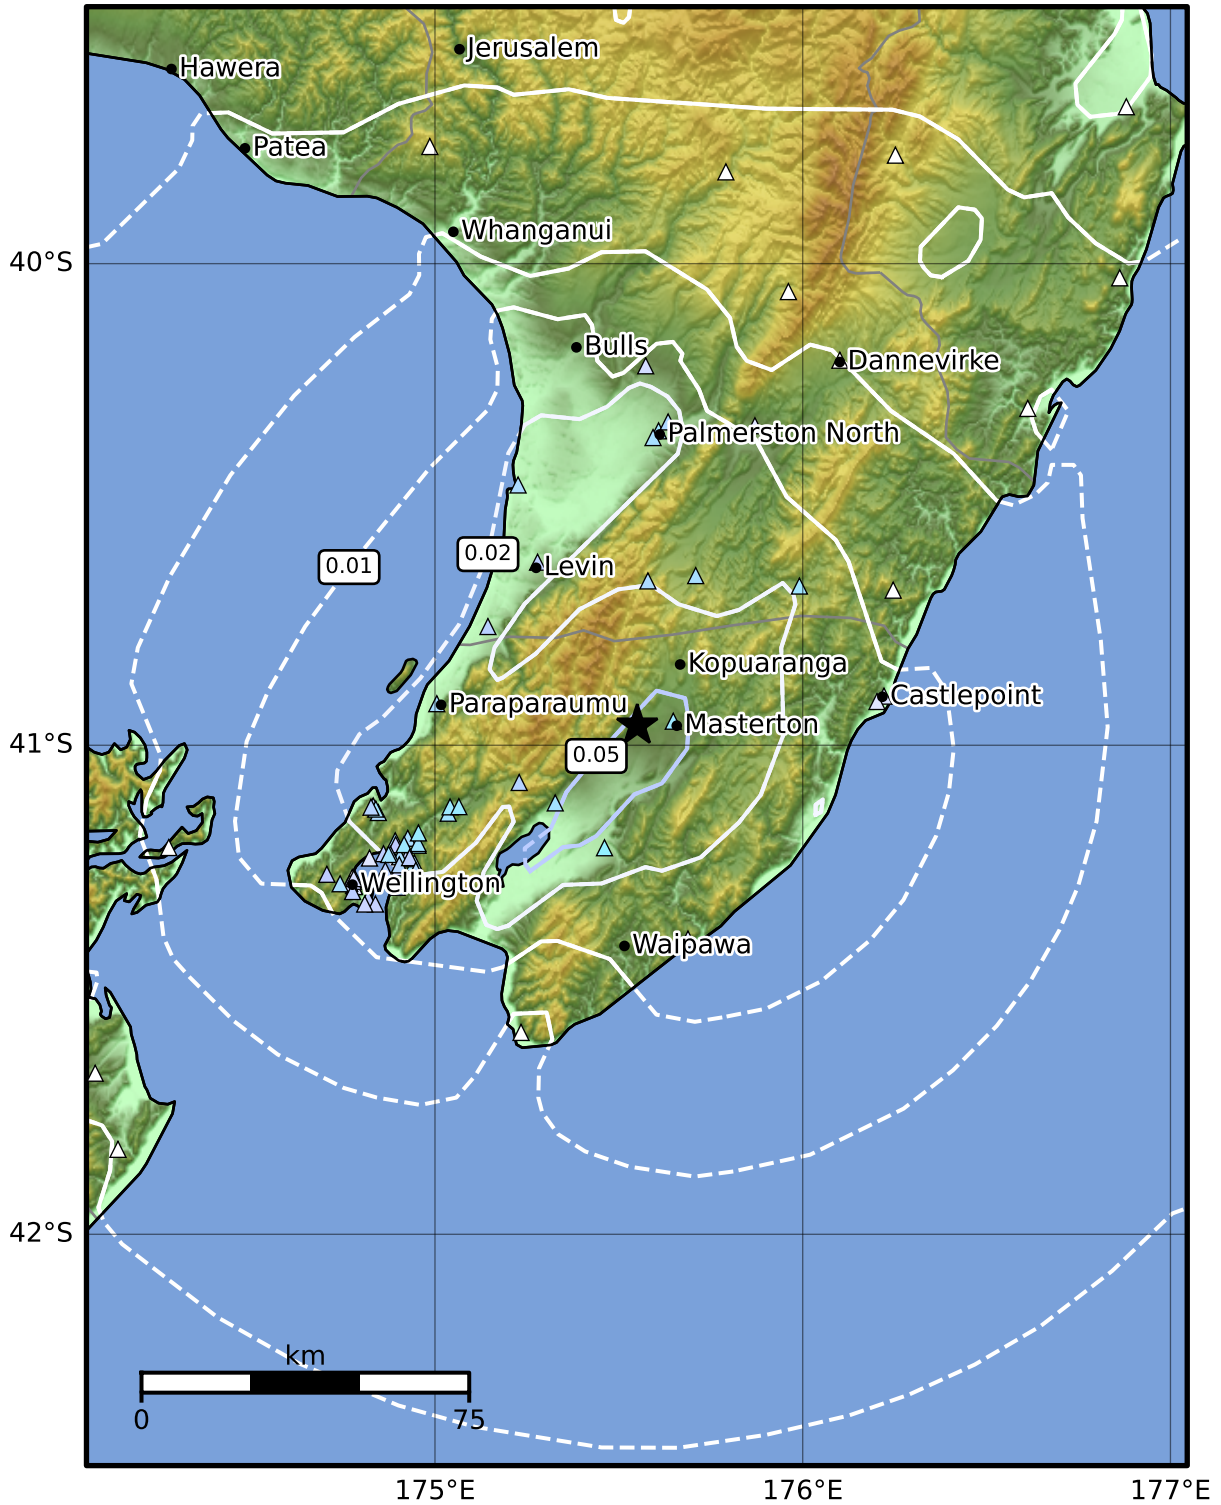

1.0 Second Peak Spectral Acceleration Map GNS Science

ShakeMap: Wairarapa

May 17, 2024 09:04:14 UTC M3.7 S40.96 E175.55 Depth: 25.6km ID:2024p371291

<b>SA(1.0) (%g)</b>	<b>0.1</b>	<b>0.2</b>	<b>0.5</b>	<b>1</b>	<b>2</b>	<b>5</b>	<b>10</b>	<b>20</b>	<b>50</b>	<b>100</b>	<b>200</b>
---------------------	------------	------------	------------	----------	----------	----------	-----------	-----------	-----------	------------	------------

Scale based on Moratalla et al.(2021) and Worden et al.(2012) Version 3: Processed 2024-05-17T09:38:35Z

△ Seismic Instrument ○ Reported Intensity ★ Epicenter