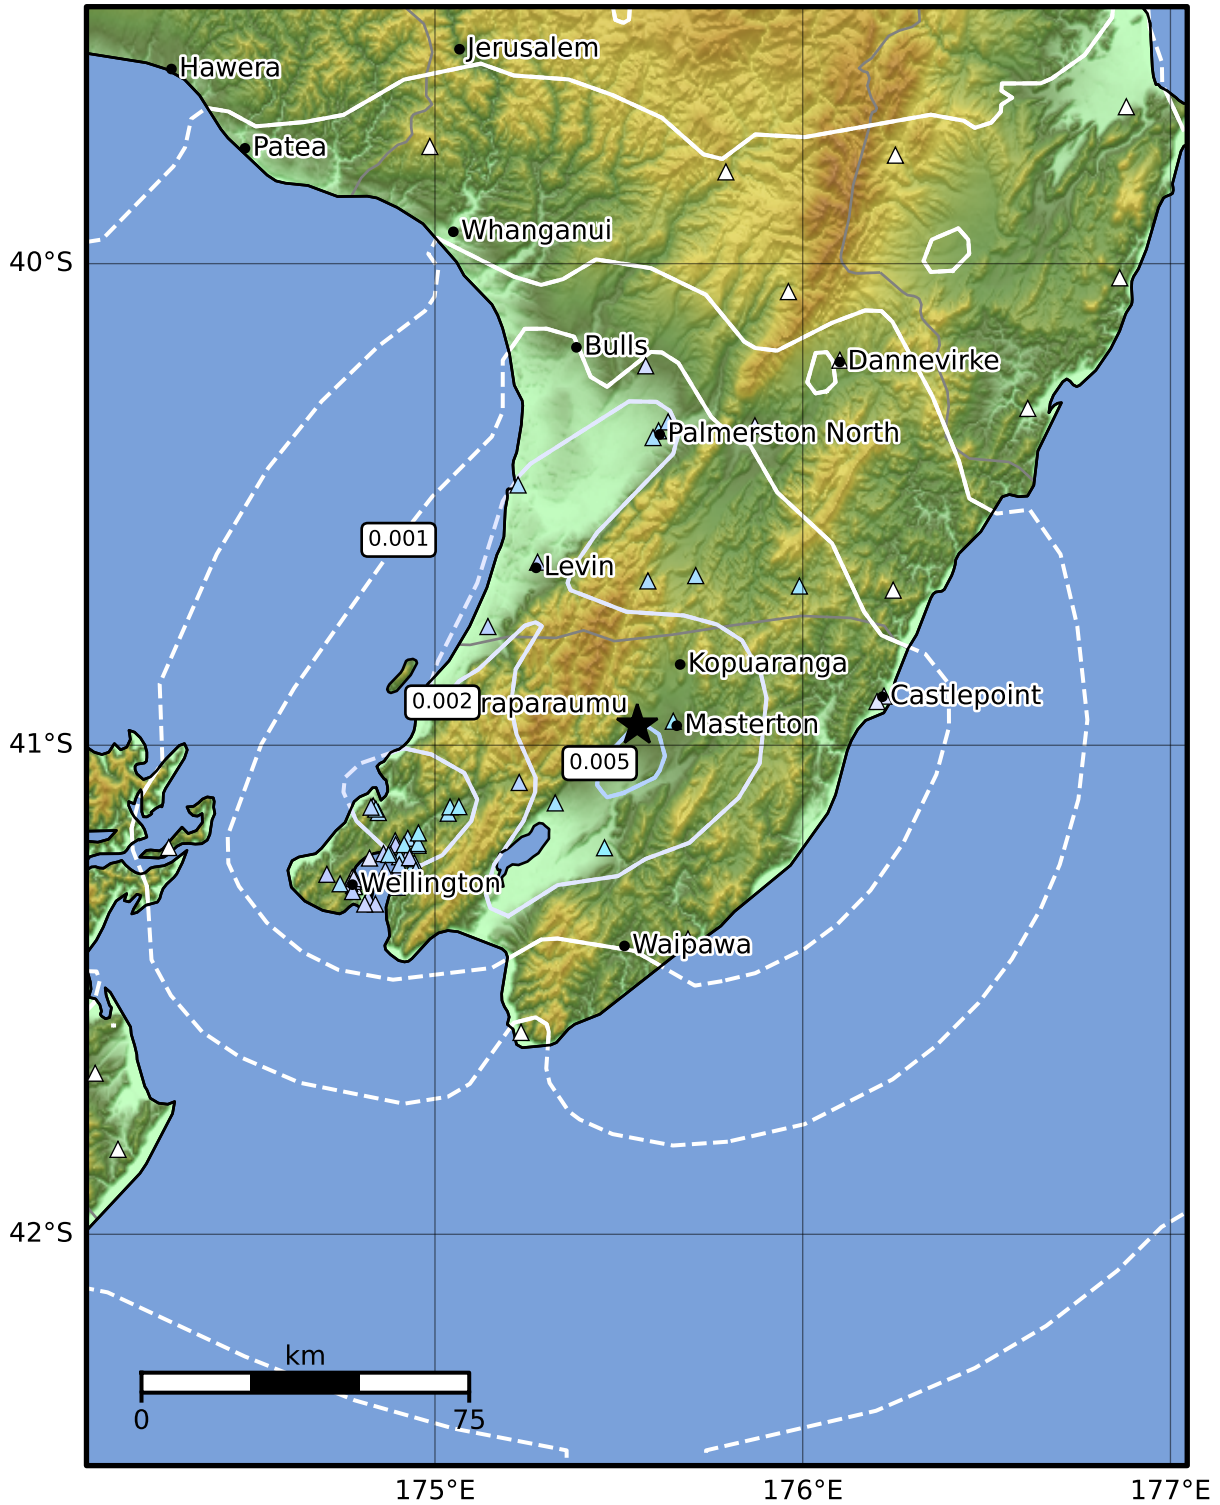

3.0 Second Peak Spectral Acceleration Map GNS Science
ShakeMap: Wairarapa

May 17, 2024 09:04:14 UTC M3.7 S40.96 E175.55 Depth: 25.6km ID:2024p371291

Scale based on Moratalla et al.(2021) and Worden et al.(2012) Version 3: Processed 2024-05-17T09:38:35Z

△ Seismic Instrument ○ Reported Intensity ★ Epicenter